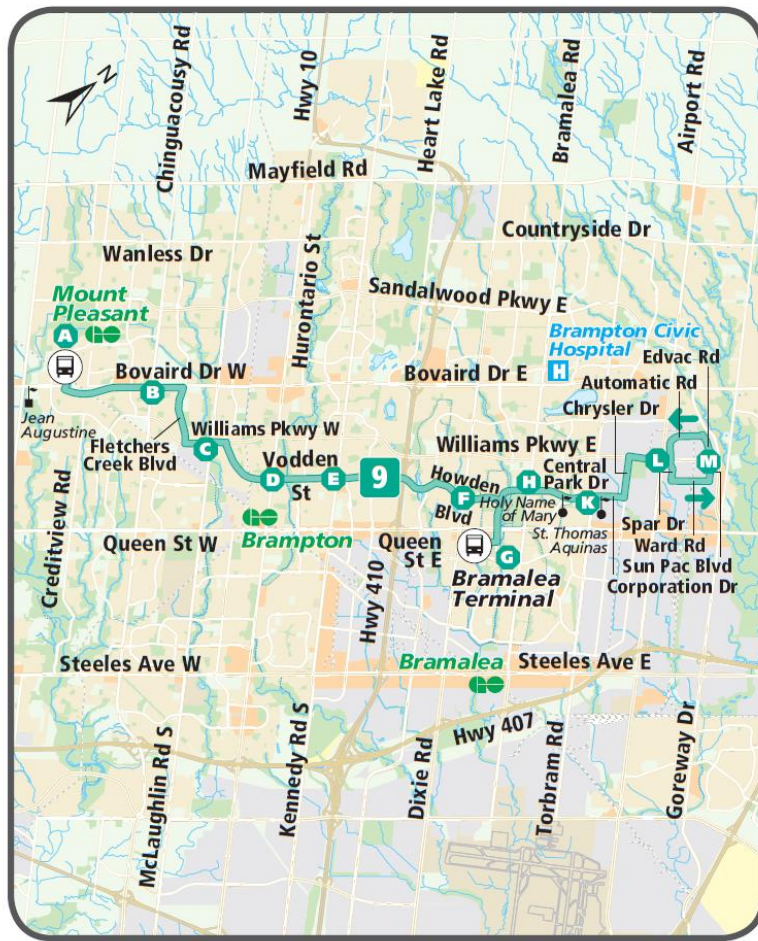

## St. Thomas Aquinas Catholic S.S.

Monday to Friday (School Day)

Effective September 16, 2020

**Note:** The map is to show the route only and the morning dismissal route is shown as PM.

AM				
Bramalea Terminal	Bramalea & Central Park	Torbram & Corporation	Williams Pkwy & Airport Rd	Williams Parkway & Edvac Rd
7:40	7:46	7:50	7:56	8:00

Morning Dismissal									
Williams Pkwy & Airport Rd	Torbram & Corporation	Bramalea & Central Park	Bramalea Terminal	Dixie & Howden	Vodden & Kennedy	Main & Vodden	McLaughlin & Williams Parkway	Chinguacousy & Bovaird	Mount Pleasant GO Station
10:39	10:44	10:49	10:54	11:02	11:09	11:13	11:18	11:25	11:28