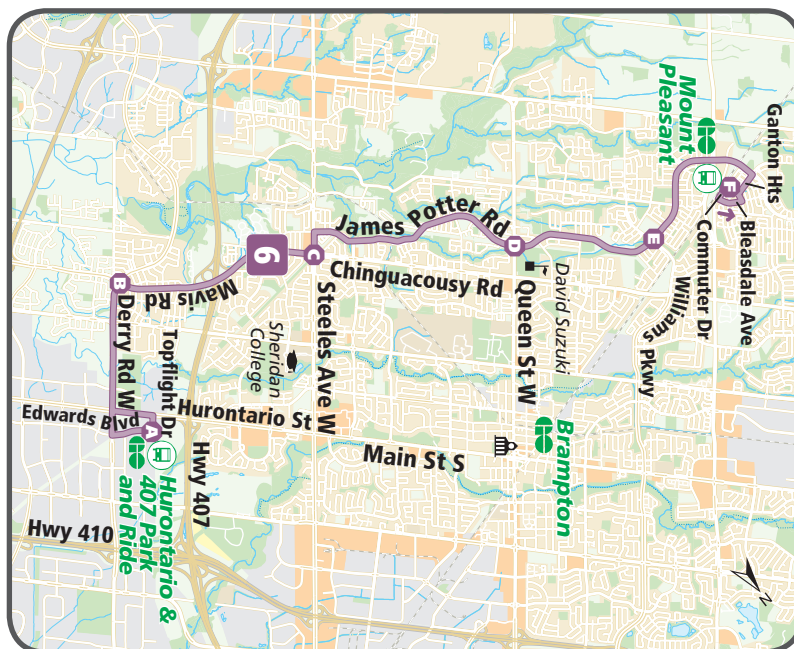

SOUTHBOUND: Sunday / Holidays					
Mount Pleasant Village	Williams Pkwy W & James Potter Rd	James Potter Rd & Queen St W	Steeles Ave W & Chinguacousy Rd	Mavis Rd & Derry Rd W	Hwy 407 Park & Ride
F	E	D	C	B	A
8:00	8:07	8:12	8:20	8:26	8:33
8:45	8:52	8:57	9:05	9:11	9:19
9:30	9:38	9:43	9:51	9:57	10:05
10:15	10:23	10:28	10:36	10:42	10:50
11:00	11:08	11:13	11:21	11:27	11:34
11:45	11:53	11:58	12:06	12:12	12:19
12:30	12:37	12:42	12:50	12:56	1:03
1:15	1:22	1:27	1:36	1:43	1:50
2:00	2:07	2:12	2:21	2:28	2:35
2:45	2:52	2:57	3:06	3:13	3:20
3:30	3:37	3:42	3:51	3:58	4:05
4:15	4:22	4:27	4:36	4:43	4:50
5:00	5:07	5:12	5:21	5:28	5:35
5:45	5:52	5:57	6:06	6:13	6:20
6:30	6:37	6:42	6:51	6:58	7:05

While every effort will be made to keep to the timetables, Brampton Transit does not undertake that its buses will be operated in accordance with them, or at all. Brampton Transit will not be responsible for any loss, damage or inconvenience caused by any operating failure or in consequence of any inaccuracies in this timetable. Timings highlighted in blue indicate the trip is in a.m. hours. Timings highlighted in red indicate the trip is in p.m. hours.

For more information, call 905-874-2999.
Monday to Friday 7:00 a.m. to 9:00 p.m.
Saturday 7:00 a.m. to 7:00 p.m.
Sunday 9:00 a.m. to 6:00 p.m.

Alternate formats available upon request.

Monday – Sunday
Effective: October 28, 2019

James Potter

6

YOURS. FOR LIFE.

bramptontransit.com