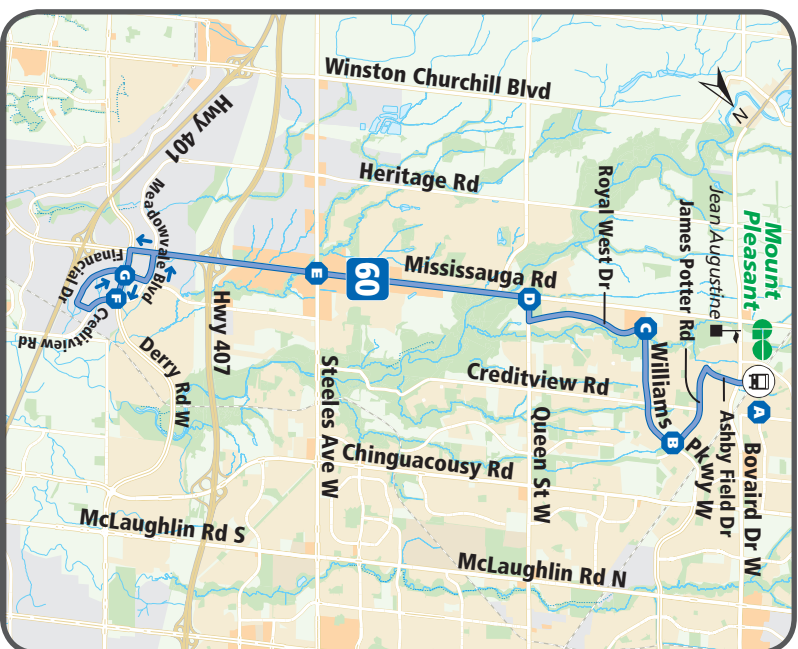

SOUTHBOUND: Sunday / Holidays						
Mount Pleasant GO Station	James Potter Rd & Williams Pkwy	Royal West Dr & Williams Pkwy	Mississauga Rd & Queen St	Mississauga Rd & Steeles Ave	Derry Rd & Creditview Rd	Derry Rd & Financial Dr
A	B	C	D	E	F	G
7:45	7:50	7:54	7:58	8:04	8:10	8:19
8:50	8:55	8:59	9:03	9:09	9:15	9:24
9:55	10:00	10:04	10:08	10:14	10:20	10:29
11:00	11:05	11:09	11:13	11:19	11:25	11:34
12:05	12:10	12:14	12:18	12:24	12:30	12:39
1:10	1:15	1:19	1:23	1:29	1:35	1:44
2:15	2:20	2:24	2:28	2:34	2:41	2:50
3:20	3:25	3:29	3:33	3:39	3:46	3:54
4:25	4:30	4:34	4:38	4:44	4:51	4:58
5:30	5:35	5:39	5:43	5:49	5:56	6:03
6:35	6:40	6:44	6:48	6:54	7:00	7:07
7:40	7:45	7:49	7:53	7:59	8:05	8:12

While every effort will be made to keep to the timetables, Brampton Transit does not undertake that its buses will be operated in accordance with them, or at all. Brampton Transit will not be responsible for any loss, damage or inconvenience caused by any operating failure or in consequence of any inaccuracies in this timetable. Timings highlighted in blue indicate the trip is in a.m. hours. Timings highlighted in red indicate the trip is in p.m. hours.

For more information, call 905-874-2999.
Monday to Friday 7:00 a.m. to 9:00 p.m.
Saturday 7:00 a.m. to 7:00 p.m.
Sunday 9:00 a.m. to 6:00 p.m.

Alternate formats available upon request.

Mississauga Rd

Monday – Sunday
Effective: March 2, 2020

YOURS. FOR LIFE.

bramptontransit.com

YOURS. FOR LIFE.

bramptontransit.com