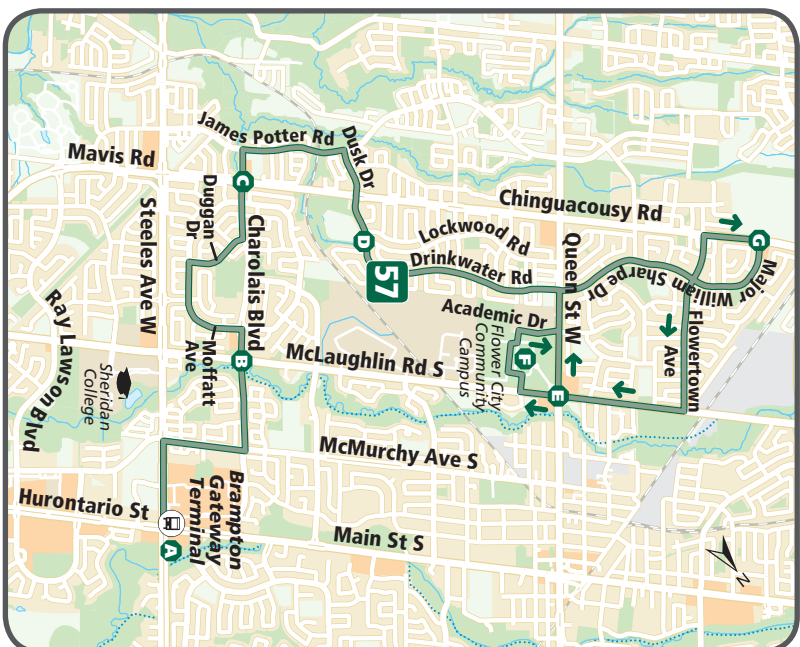

While every effort will be made to keep to the timetables, Brampton Transit does not undertake that its buses will be operated in accordance with them, or at all. Brampton Transit will not be responsible for any loss, damage or inconvenience caused by any operating failure or in consequence of any inaccuracies in this timetable. Timings highlighted in blue indicate the trip is in a.m. hours. Timings highlighted in red indicate the trip is in p.m. hours.

For more information, call 905-874-2999.
Monday to Friday 7:00 a.m. to 9:00 p.m.
Saturday 7:00 a.m. to 7:00 p.m.
Sunday 9:00 a.m. to 6:00 p.m.

Alternate formats available upon request.

bramptontransit.com

Charolais

Monday – Sunday

Effective: September 3, 2019

bramptontransit.com