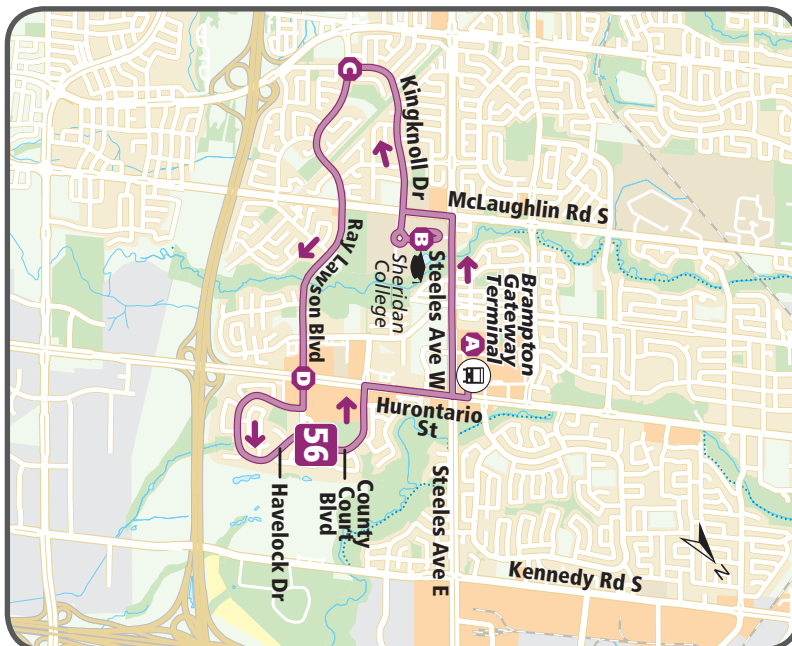

COUNTER-CLOCKWISE: Sunday / Holidays				
Brampton Gateway Terminal	Sheridan College	Ray Lawson Blvd & Kingknoll Dr	Ray Lawson Blvd & Hurontario St	Brampton Gateway Terminal
A	B	C	D	A
8:00	8:06	8:12	8:20	8:30
8:40	8:46	8:52	9:00	9:10
9:20	9:27	9:33	9:42	9:52
10:00	10:07	10:13	10:22	10:32
10:40	10:47	10:53	11:02	11:12
11:20	11:27	11:33	11:42	11:52
12:00	12:07	12:13	12:22	12:32
12:40	12:47	12:53	1:02	1:12
1:20	1:27	1:33	1:42	1:52
2:00	2:07	2:13	2:22	2:32
2:40	2:47	2:53	3:02	3:12
3:20	3:27	3:33	3:42	3:52
4:00	4:07	4:13	4:22	4:32
4:40	4:47	4:53	5:02	5:12
5:20	5:27	5:33	5:42	5:52
6:00	6:07	6:13	6:22	6:32
6:40	6:47	6:53	7:02	7:11

While every effort will be made to keep to the timetables, Brampton Transit does not undertake that its buses will be operated in accordance with them, or at all. Brampton Transit will not be responsible for any loss, damage or inconvenience caused by any operating failure or in consequence of any inaccuracies in this timetable. Timings highlighted in blue indicate the trip is in a.m. hours. Timings highlighted in red indicate the trip is in p.m. hours.

For more information, call 905-874-2999.
Monday to Friday 7:00 a.m. to 9:00 p.m.
Saturday 7:00 a.m. to 7:00 p.m.
Sunday 9:00 a.m. to 6:00 p.m.

Alternate formats available upon request.

Kingknoll
Monday – Sunday
Effective: September 3, 2019

56

YOURS. FOR LIFE.

bramptontransit.com