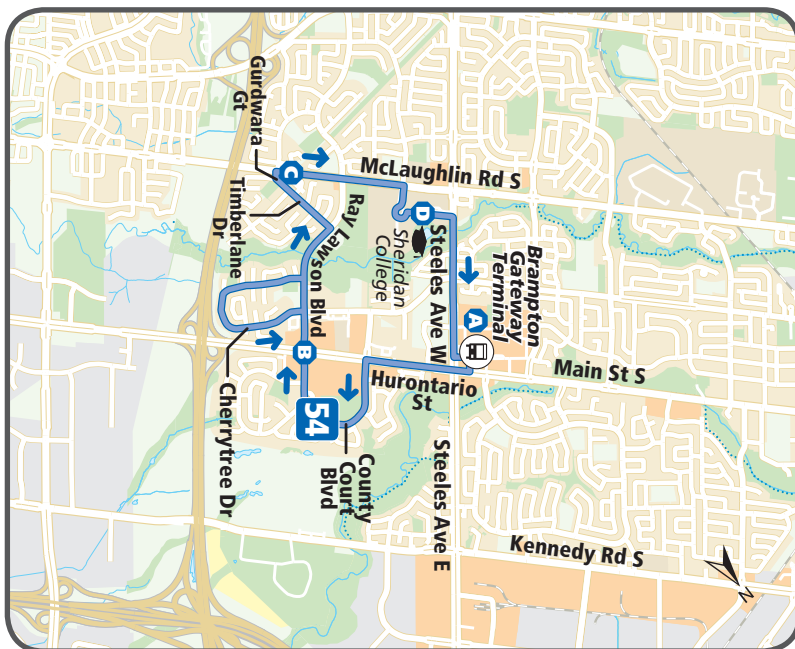

While every effort will be made to keep to the timetables, Brampton Transit does not undertake that its buses will be operated in accordance with them, or at all. Brampton Transit will not be responsible for any loss, damage or inconvenience caused by any operating failure or in consequence of any inaccuracies in this timetable. Timings highlighted in blue indicate the trip is in a.m. hours. Timings highlighted in red indicate the trip is in p.m. hours.

For more information, call 905-874-2999.
Monday to Friday 7:00 a.m. to 9:00 p.m.
Saturday 7:00 a.m. to 7:00 p.m.
Sunday 9:00 a.m. to 6:00 p.m.

Alternate formats available upon request.

County Court

Monday – Sunday
Effective: March 2, 2020

54

YOURS. FOR LIFE.

bramptontransit.com