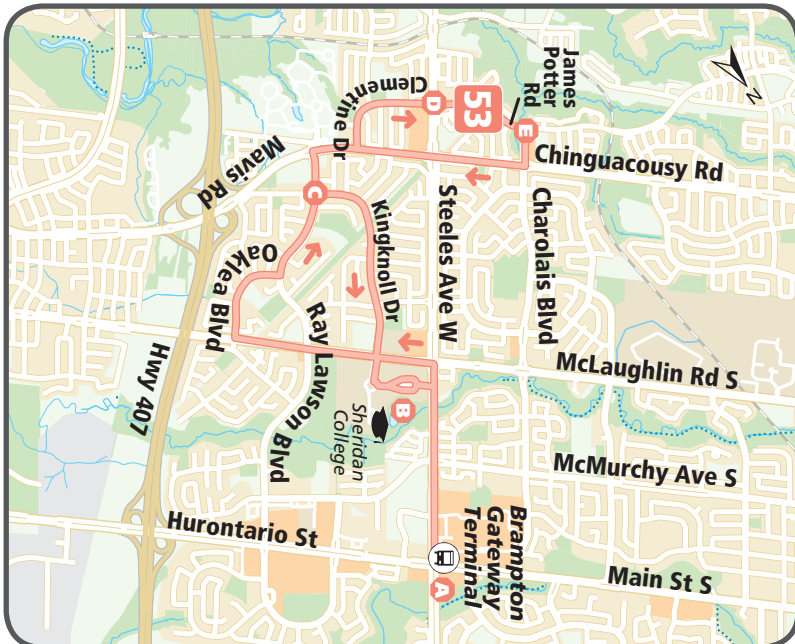

While every effort will be made to keep to the timetables, Brampton Transit does not undertake that its buses will be operated in accordance with them, or at all. Brampton Transit will not be responsible for any loss, damage or inconvenience caused by any operating failure or in consequence of any inaccuracies in this timetable. Timings highlighted in blue indicate the trip is in a.m. hours. Timings highlighted in red indicate the trip is in p.m. hours.

For more information, call 905-874-2999.
Monday to Friday 7:00 a.m. to 9:00 p.m.
Saturday 7:00 a.m. to 7:00 p.m.
Sunday 9:00 a.m. to 6:00 p.m.

Alternate formats available upon request.

Ray Lawson

Monday – Sunday
Effective: March 2, 2020

53

YOURS. FOR LIFE.

bramptontransit.com