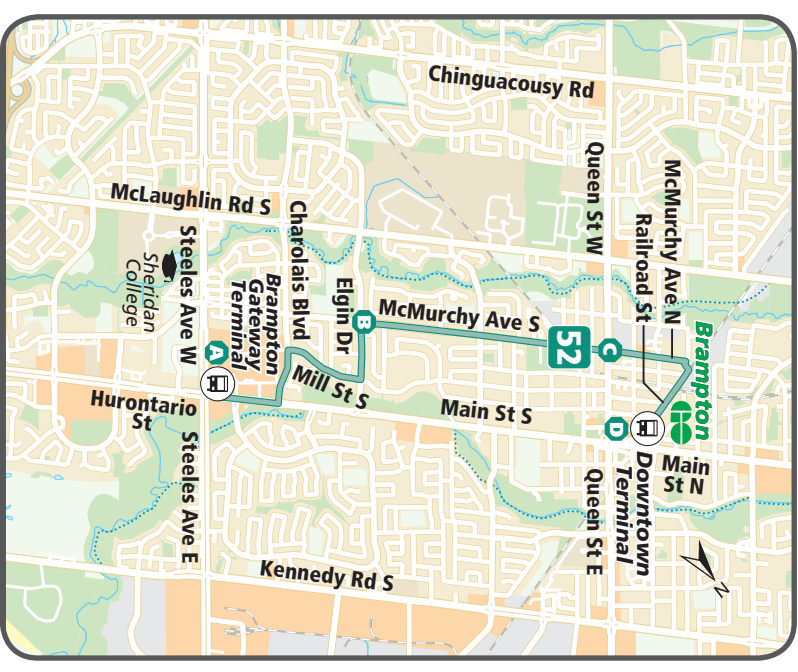

While every effort will be made to keep to the timetables, Brampton Transit does not undertake that its buses will be operated in accordance with them, or at all. Brampton Transit will not be responsible for any loss, damage or inconvenience caused by any operating failure or in consequence of any inaccuracies in this timetable. Timings highlighted in blue indicate the trip is in a.m. hours. Timings highlighted in red indicate the trip is in p.m. hours.

For more information, call 905-874-2999.
Monday to Friday 7:00 a.m. to 9:00 p.m.
Saturday 7:00 a.m. to 7:00 p.m.
Sunday 9:00 a.m. to 6:00 p.m.

Alternate formats available upon request.

McMurphy

Monday – Sunday

Effective: March 2, 2020

bramptontransit.com

bramptontransit.com

YOURS. FOR LIFE.

YOURS. FOR LIFE.