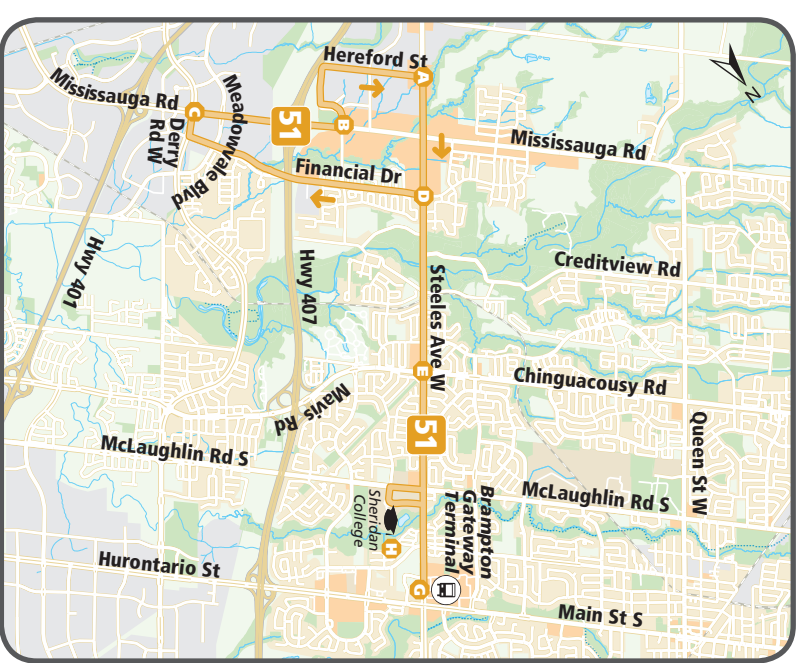

While every effort will be made to keep to the timetables, Brampton Transit does not undertake that its buses will be operated in accordance with them, or at all. Brampton Transit will not be responsible for any loss, damage or inconvenience caused by any operating failure or in consequence of any inaccuracies in this timetable. Timings highlighted in blue indicate the trip is in a.m. hours. Timings highlighted in red indicate the trip is in p.m. hours.

For more information, call 905-874-2999.
Monday to Friday 7:00 a.m. to 9:00 p.m.
Saturday 7:00 a.m. to 7:00 p.m.
Sunday 9:00 a.m. to 6:00 p.m.

Alternate formats available upon request.

51

51

Hereford

Monday – Sunday

Effective: September 3, 2019

YOURS. FOR LIFE.

bramptontransit.com

YOURS. FOR LIFE.

bramptontransit.com