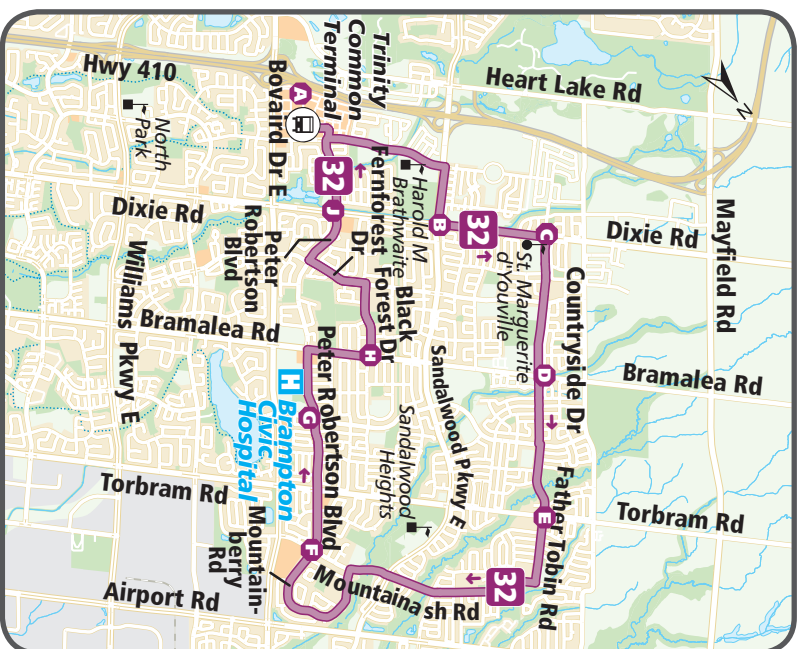

While every effort will be made to keep to the timetables, Brampton Transit does not undertake that its buses will be operated in accordance with them, or at all. Brampton Transit will not be responsible for any loss, damage or inconvenience caused by any operating failure or in consequence of any inaccuracies in this timetable. Timings highlighted in blue indicate the trip is in a.m. hours. Timings highlighted in red indicate the trip is in p.m. hours.

For more information, call 905-874-2999.
Monday to Friday 7:00 a.m. to 9:00 p.m.
Saturday 7:00 a.m. to 7:00 p.m.
Sunday 9:00 a.m. to 6:00 p.m.

Alternate formats available upon request.

Father Tobin

Monday – Sunday
Effective: January 6, 2020

YOURS. FOR LIFE.

bramptontransit.com

YOURS. FOR LIFE.

bramptontransit.com