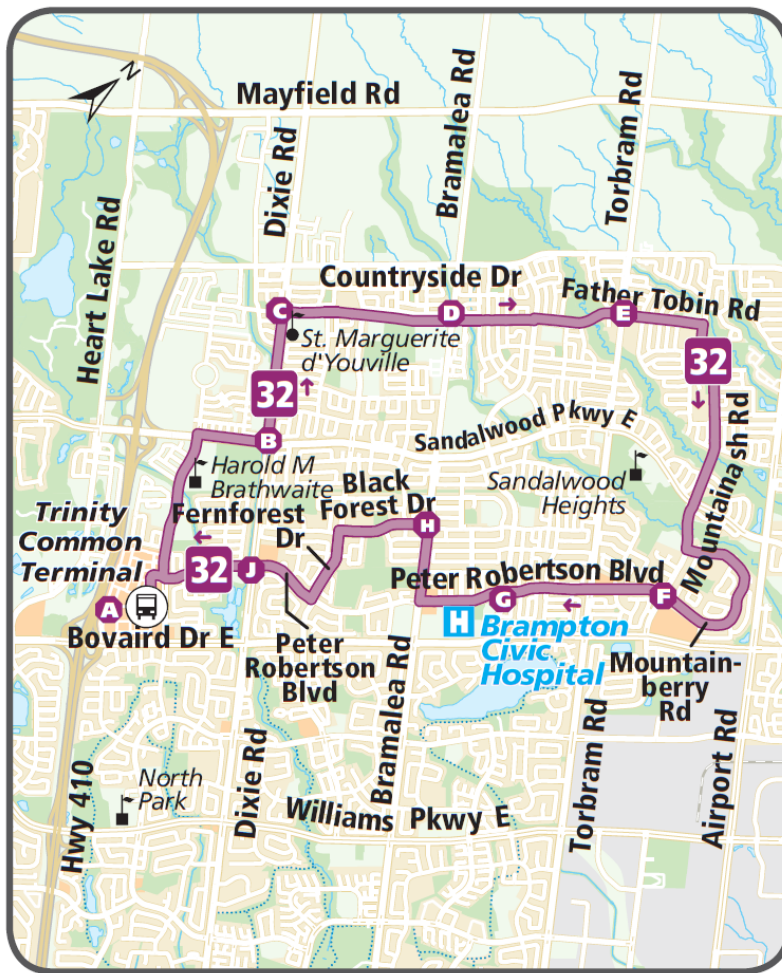

32

Louise Arbour S.S. and St. Marguerite d'Youville

Monday to Friday (School Day)

Effective September 16, 2020

Morning Dismissal

Trinity Common Terminal	Dixie & Sandalwood	Fletcher's Creek & Bovaird	Bramalea & Father Tobin	Torbram & Father Tobin	Peter Robertson & Mountainash	Peter Robertson & Sunny Meadow	Bramalea & Blackforest	Dixie & Peter Robertson	Trinity Common Terminal
10:47	10:52	10:54	10:57	11:01	11:11	11:15	11:18	11:23	11:28
10:51	10:56	10:58	11:01	11:05	11:15	11:19	11:22	11:27	11:32
11:03	11:09	11:11	11:15	11:19	11:29	11:33	11:36	11:41	11:46

NOTE: School Extra trips noted above are in addition to scheduled Route 32 service.

For more route and schedule information, call the Contact Centre at **905.874.2999** or visit **bramptontransit.com**

YOURS. FOR LIFE.

bramptontransit.com