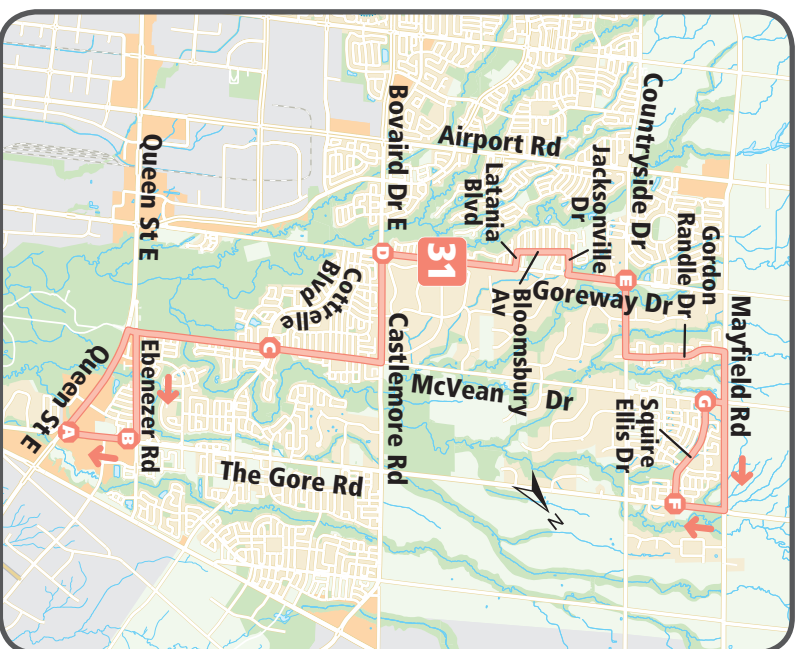

SOUTHBOUND: Sunday / Holidays

McVean Dr & Squire Ellis Dr	Goreway Dr & Countryside Dr	Goreway Dr & Castlemore Rd	McVean Dr & Cottrelle Blvd	The Gore Rd & Ebenezer Rd	The Gore Rd & Queen St
G	E	D	C	B	A
8:56	9:03	9:10	9:16	9:23	9:25
10:01	10:08	10:15	10:21	10:28	10:30
11:06	11:13	11:20	11:26	11:33	11:35
12:11	12:18	12:25	12:31	12:38	12:40
1:16	1:23	1:30	1:36	1:43	1:45
2:21	2:28	2:35	2:41	2:48	2:50
3:26	3:33	3:40	3:46	3:53	3:55
4:31	4:38	4:45	4:51	4:58	5:00
5:36	5:43	5:50	5:56	6:03	6:05
6:41	6:48	6:55	7:01	7:08	7:10

While every effort will be made to keep to the timetables, Brampton Transit does not undertake that its buses will be operated in accordance with them, or at all. Brampton Transit will not be responsible for any loss, damage or inconvenience caused by any operating failure or in consequence of any inaccuracies in this timetable. Timings highlighted in blue indicate the trip is in a.m. hours. Timings highlighted in red indicate the trip is in p.m. hours.

For more information, call 905-874-2999.
Monday to Friday 7:00 a.m. to 9:00 p.m.
Saturday 7:00 a.m. to 7:00 p.m.
Sunday 9:00 a.m. to 6:00 p.m.

Alternate formats available upon request.

McVean

Monday – Sunday
Effective: March 2, 2020

YOURS. FOR LIFE.

bramptontransit.com

YOURS. FOR LIFE.

bramptontransit.com