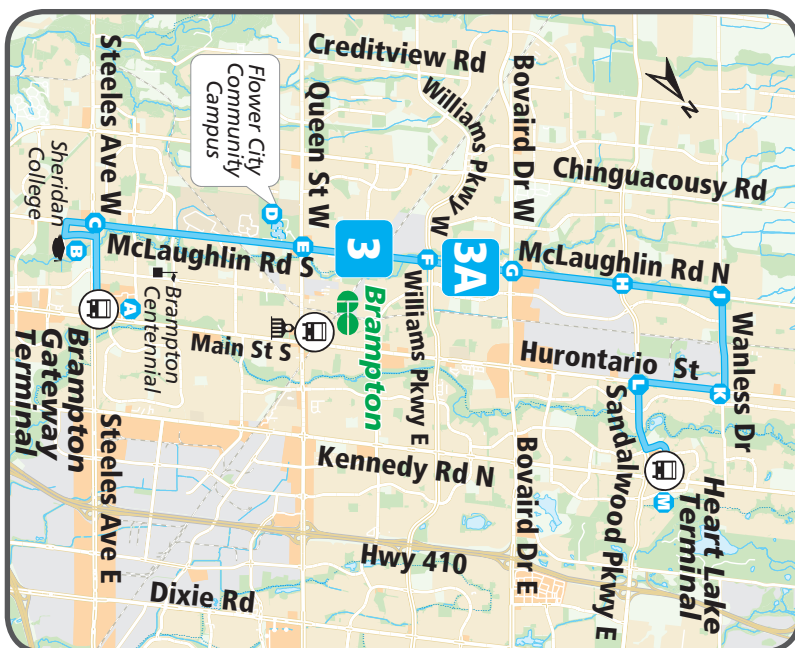

While every effort will be made to keep to the timetables, Brampton Transit does not undertake that its buses will be operated in accordance with them, or at all. Brampton Transit will not be responsible for any loss, damage or inconvenience caused by any operating failure or in consequence of any inaccuracies in this timetable. Timings highlighted in blue indicate the trip is in a.m. hours. Timings highlighted in red indicate the trip is in p.m. hours.

For more information, call 905-874-2999.
Monday to Friday 7:00 a.m. to 9:00 p.m.
Saturday 7:00 a.m. to 7:00 p.m.
Sunday 9:00 a.m. to 6:00 p.m.

Alternate formats available upon request.

Monday – Sunday
Effective: January 6, 2020

McLaughlin

3/3A

YOURS. FOR LIFE.

bramptontransit.com