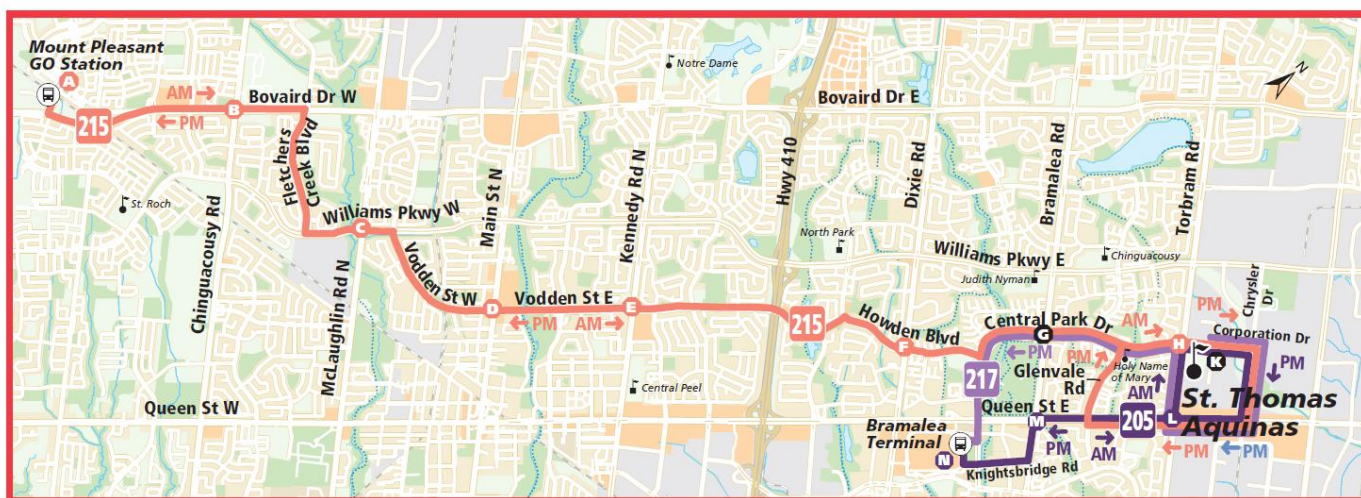

217

St. Thomas Aquinas Catholic S.S.

Monday to Friday (School Day)

Effective September 8, 2020

Note: The map is to show the route only and morning dismissal route is shown as PM.

Morning Dismissal

	St. Thomas Aquinas School - Leave	Queen & Torbram	Bramalea & Central Park	Bramalea Terminal
St. Thomas Aquinas School - Arrival	10:42	10:52	10:59	11:07
				11:14

For more route and schedule information, call the Contact Centre at **905.874.2999** or visit **bramptontransit.com**

YOURS. FOR LIFE.

bramptontransit.com