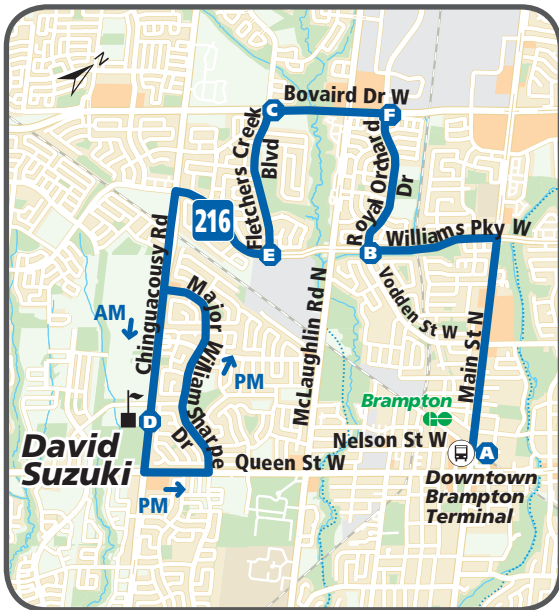

216

David Suzuki

Monday – Friday (School Days)

Effective: September 3, 2019

YOURS. FOR LIFE.

bramptontransit.com

216

David Suzuki

Williams Pkwy W • Chinguacousy Rd

Morning			
Main St & Nelson St W	Williams Pkwy W & Vodden St	Fletchers Creek Blvd & Bovaird Dr	David Suzuki School
A	B	C	D
7:58	8:05	8:10	8:20

Afternoon			
David Suzuki School	Fletchers Creek Blvd & Williams Pkwy W	Bovaird Dr & Royal Orchard Dr	Main St & Nelson St W
D	E	F	A
3:15	3:30	3:35	3:43