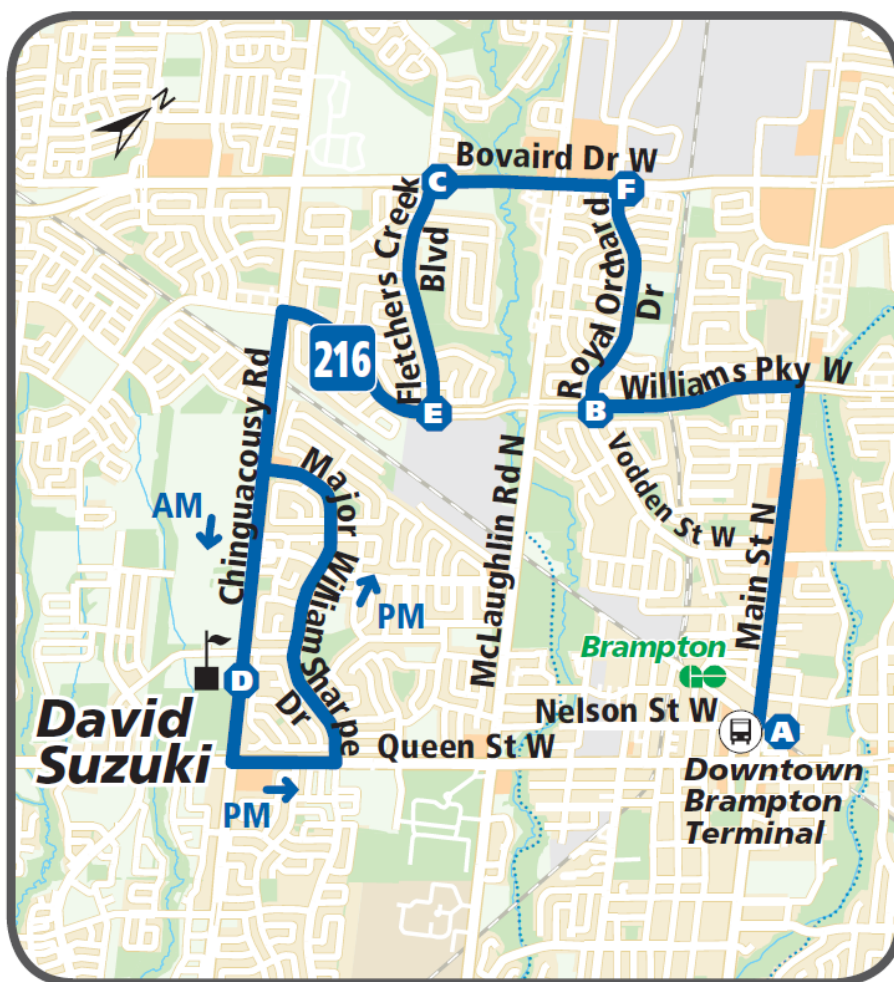

216

David Suzuki S.S.

Monday to Friday (School Day)

Effective September 8, 2020

AM

Main & Nelson	Williams Parkway & Vodden	Fletchers Creek & Bovaird	David Suzuki School
7:58	8:05	8:10	8:20

Morning Dismissal

David Suzuki School - Arrival	David Suzuki School - Leave	Fletchers Creek & Bovaird	Williams Parkway & Vodden	Main & Nelson
11:06	11:16	11:31	11:36	11:44

For more route and schedule information, call the Contact Centre at **905.874.2999** or visit bramptontransit.com