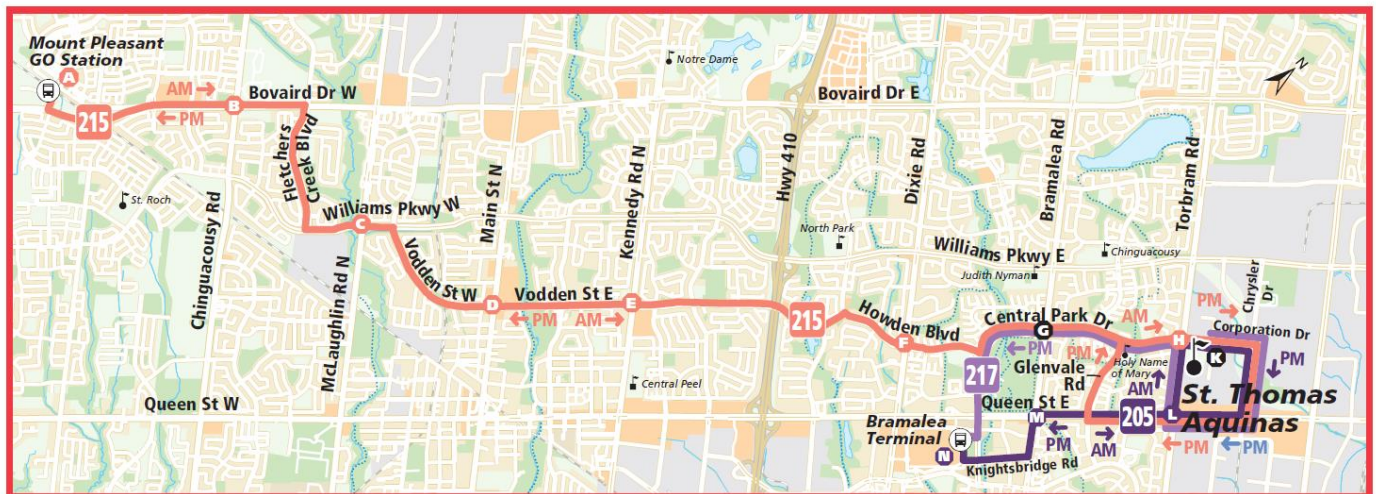

215

St. Thomas Aquinas Catholic S.S.

Monday to Friday (School Day)

Effective September 8, 2020

Note: The map is to show the route only and the morning dismissal route is shown as PM.

AM

Mount Pleasant GO Station	Chinguacousy & Bovaird	McLaughlin & Williams Parkway	Main & Vodden	Vodden & Kennedy	Dixie & Howden	Bramalea & Central Park	Torbram & Corporation	St. Thomas Aquinas School – Arrival
7:21	7:26	7:32	7:37	7:40	7:47	7:51	7:54	7:55

Morning Dismissal

St. Thomas Aquinas School – Leave	Queen & Torbram	Bramalea & Central Park	Dixie & Howden	Vodden & Kennedy	Main & Vodden	McLaughlin & Williams Parkway	Chinguacousy & Bovaird	Mount Pleasant GO Station
10:57	11:04	11:10	11:15	11:22	11:25	11:30	11:36	11:41

For more route and schedule information, call the Contact Centre at **905.874.2999** or visit **bramptontransit.com**

YOURS. FOR LIFE.

bramptontransit.com