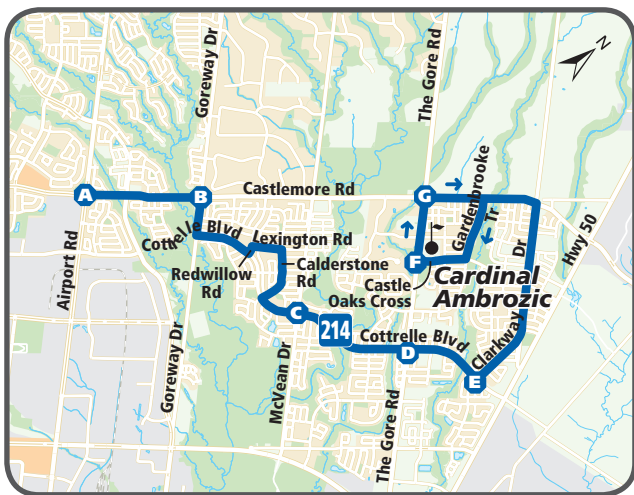

214

Cardinal Ambrozic

Monday – Friday (School Days)

Effective: September 3, 2019

YOURS. FOR LIFE.

bramptontransit.com

214

Cardinal Ambrozic S.S.

Cottrelle Blvd • Castlemore Rd

Morning

Castlemore Rd & Airport Rd	Castlemore Rd & Goreway Dr	McVean Dr & Cottrelle Blvd	Cottrelle Blvd & The Gore Rd	Cottrelle Blvd & Clarkway Dr	Castle Oaks Cross & The Gore Rd	The Gore Rd & Castlemore Rd
A	B	C	D	E	F	G
7:49	7:52	8:00	8:04	8:07	8:22	8:25

Afternoon

Castle Oaks Cross & The Gore Rd	Cottrelle Blvd & Clarkway Dr	Cottrelle Blvd & The Gore Rd	McVean Dr & Cottrelle Blvd	Castlemore Rd & Goreway Dr	Castlemore Rd & Airport Rd
F	E	D	C	B	A
2:55	3:10	3:13	3:17	3:25	3:28