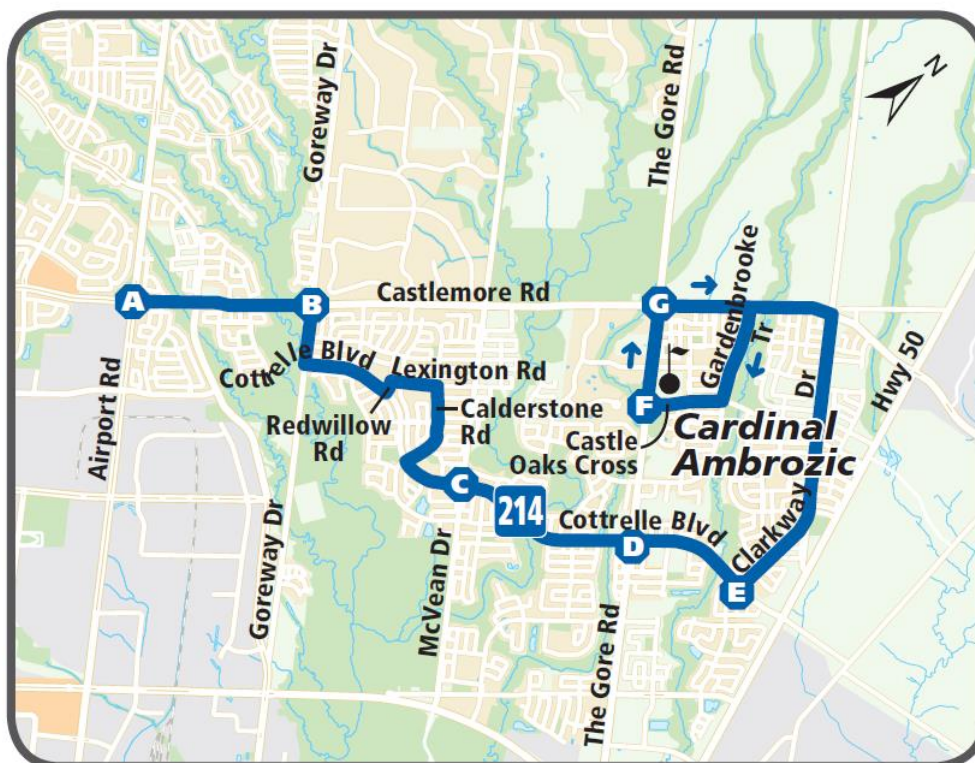

214

Cardinal Ambrozic Catholic S.S.

Monday to Friday (School Day)

Effective September 8, 2020

AM						
Airport & Castlemore	Castlemore & Goreway	McVean & Cottrelle	The Gore Rd & Cottrelle	Clarkway & Cottrelle	Gardenbrooke & The Gore Road	The Gore Road & Castlemore
7:49	7:52	8:00	8:04	8:07	8:22	8:25

Morning Dismissal						
Castle Oaks Cross & The Gore Road - Arrival	Castle Oaks Cross & The Gore Road - Leave	Clarkway & Cottrelle	The Gore Rd & Cottrelle	McVean & Cottrelle	Castlemore & Goreway	Airport & Castlemore
11:15	11:25	11:40	11:43	11:47	11:55	11:58

For more route and schedule information, call the Contact Centre at **905.874.2999** or visit bramptontransit.com

YOURS. FOR LIFE.

bramptontransit.com