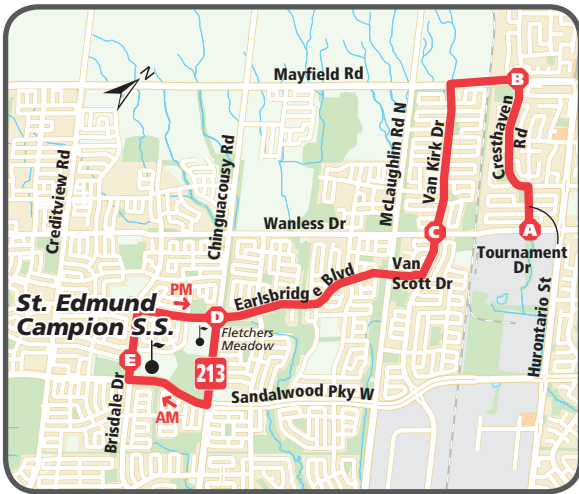

## St. Edmund Campion

Monday – Friday (School Days)

Effective: September 3, 2019

YOURS. FOR LIFE.

[bramptontransit.com](http://bramptontransit.com)

213

St. Edmund Campion

Earlsbridge Blvd • Van Kirk Dr

Morning				
Tournament Dr & Cresthaven Rd	Mayfield Rd & Cresthaven Rd	Van Kirk Dr & Wanless Dr	Chinguacousy Rd & Earlsbridge Blvd	St. Edmund Campion
<b>A</b>	<b>B</b>	<b>C</b>	<b>D</b>	<b>E</b>
7:29	7:32	7:37	7:45	7:52

Afternoon				
Sandalwood Pkwy & Brisdale Dr	Chinguacousy Rd & Earlsbridge Blvd	Van Kirk Dr & Wanless Dr	Mayfield Rd & Cresthaven Rd	Tournament Dr & Cresthaven Rd
<b>E</b>	<b>D</b>	<b>C</b>	<b>B</b>	<b>A</b>
2:25	2:32	2:40	2:45	2:48