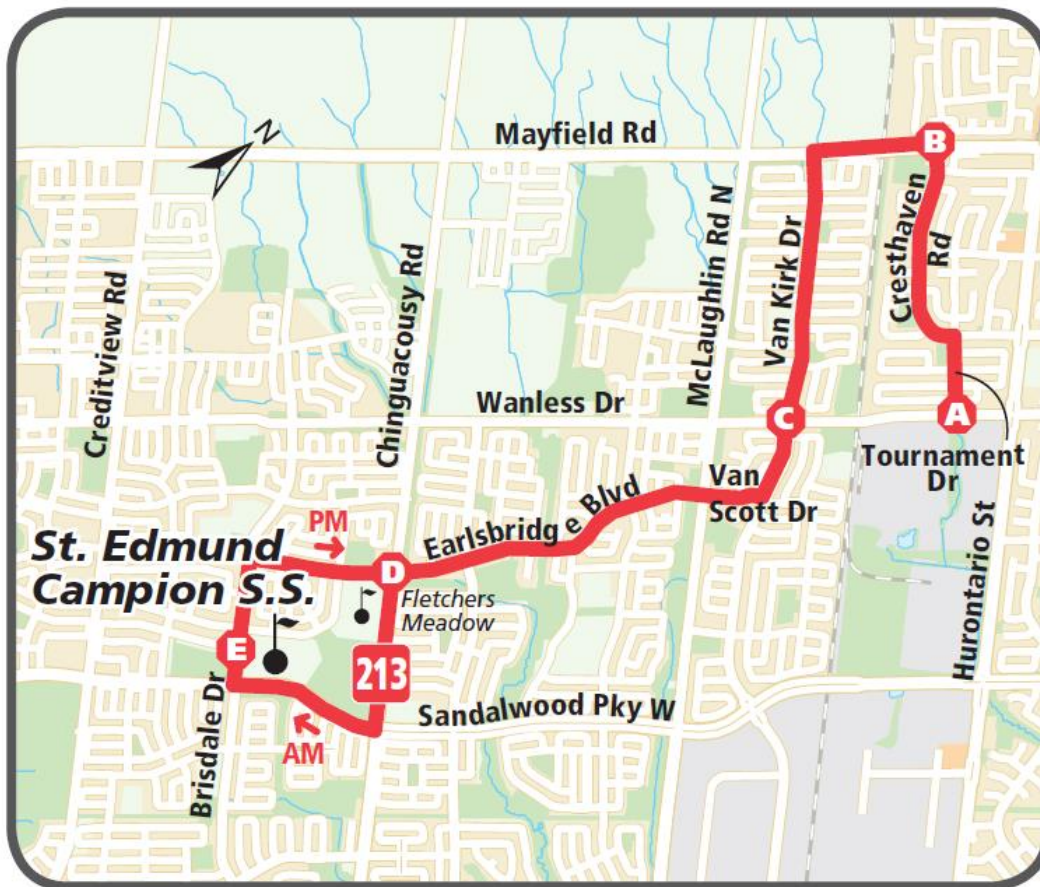

213

St. Edmund Campion Catholic S.S.

Monday to Friday (School Day)

Effective September 8, 2020

Note: The map is to show the route only and the morning dismissal route is shown as PM.

AM				
Tournament & Cresthaven	Cresthaven & Mayfield	Van Kirk & Wanless	Chinguacousy & Earslsbridge	St. Edmund Campion School
7:29	7:32	7:37	7:45	7:52

Morning Dismissal					
St. Edmund Campion School	St. Edmund Campion School	Chinguacousy & Earslsbridge	Van Kirk & Wanless	Cresthaven & Mayfield	Tournament & Cresthaven
10:42	10:52	10:59	11:07	11:12	11:15

For more route and schedule information, call the Contact Centre at **905.874.2999** or visit bramptontransit.com

YOURS. FOR LIFE.

bramptontransit.com