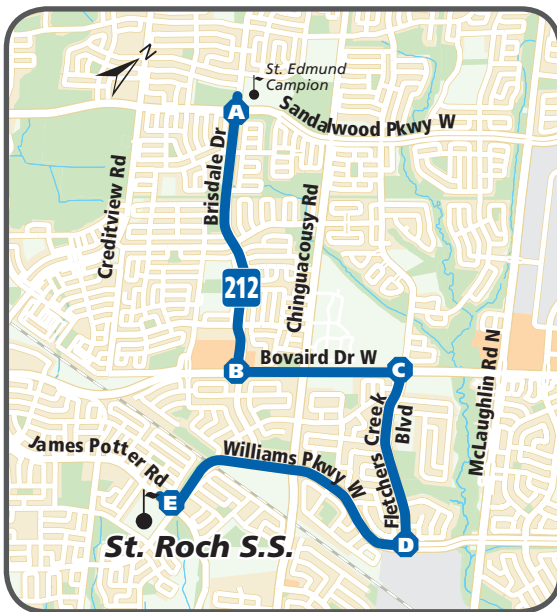

## St. Roch S.S.

Monday – Friday (School Days)

Effective: September 3, 2019

YOURS. FOR LIFE.

[bramptontransit.com](http://bramptontransit.com)

212

St. Roch

## Brisdale Dr • Williams Pkwy W

Morning				
Sandalwood Pkwy & Brisdale Dr	Brisdale Dr & Bovaird Dr	Fletchers Creek Blvd & Bovaird Dr	Fletchers Creek Blvd & Williams Pkwy	St. Roch S.S.
<b>A</b>	<b>B</b>	<b>C</b>	<b>D</b>	<b>E</b>
7:30	7:35	7:37	7:41	7:45
Afternoon				
St. Roch S.S.	Fletchers Creek Blvd & Williams Pkwy	Fletchers Creek Blvd & Bovaird Dr	Brisdale Dr & Bovaird Dr	Sandalwood Pkwy & Brisdale Dr
<b>E</b>	<b>D</b>	<b>C</b>	<b>B</b>	<b>A</b>
2:24	2:28	2:32	2:34	2:39

# BRAMPTON

Flower City

YOURS. FOR LIFE.

bramptontransit.com