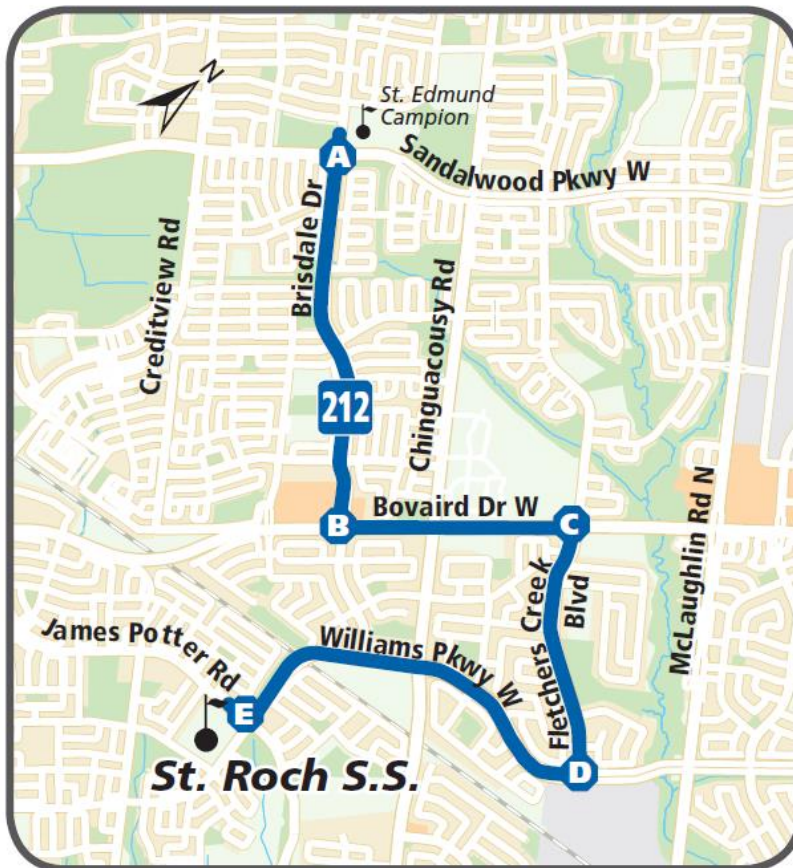

212

St. Roch Catholic S.S.

Monday to Friday (School Day)

Effective September 8, 2020

AM

Sandalwood & Brisdale	Brisdale & Bovaird	Fletchers Creek & Bovaird	Fletchers Creek & Williams Parkway	St. Roch School Arr.
7:30	7:35	7:37	7:41	7:45

Morning Dismissal

St. Roch School Arrival	St. Roch School Leave	Fletchers Creek & Williams Parkway	Fletchers Creek & Bovaird	Brisdale & Bovaird	Sandalwood & Brisdale
10:41	10:51	10:55	10:59	11:01	11:06

For more route and schedule information, call the Contact Centre at **905.874.2999** or visit bramptontransit.com

YOURS. FOR LIFE.