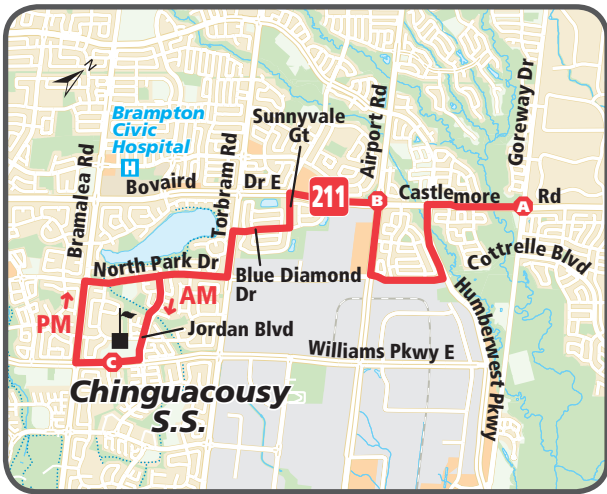

## Chinguacousy S.S.

Monday – Friday (School Days)

Effective: September 3, 2019

**211****Chinguacousy S.S.****Bovaird Dr • North Park Dr**

Morning		
Castlemore Rd & Goreway Dr	Bovaird Dr & Airport Rd	Chinguacousy S.S.
<b>A</b>	<b>B</b>	<b>C</b>
7:25	7:37	7:45

Afternoon		
Chinguacousy S.S.	Bovaird Dr & Airport Rd	Castlemore Rd & Goreway Dr
<b>C</b>	<b>B</b>	<b>A</b>
2:45	2:53	3:05

While every effort will be made to keep to the timetables, Brampton Transit does not undertake that its buses will be operated in accordance with them, or at all. Brampton Transit will not be responsible for any loss, damage or inconvenience caused by any operating failure or in consequence of any inaccuracies in this timetable. Timings highlighted in blue indicate the trip is in a.m. hours. Timings highlighted in red indicate the trip is in p.m. hours.