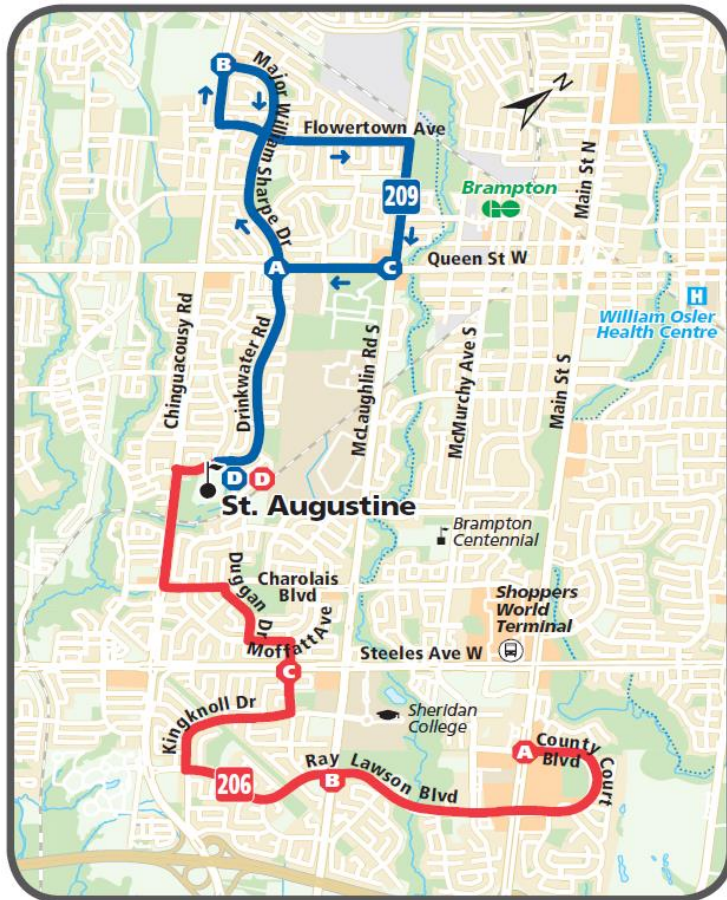

209

St. Augustine Catholic S.S.

Monday to Friday (School Day)

Effective September 8, 2020

AM			
Queen & Mjr. Wm. Sharpe	Chinguacousy & Mjr. Wm. Sharpe	Queen & McLaughlin	St. Augustine School
7:29	7:35	7:42	7:50

Morning Dismissal					
St. Augustine School Arrival	St. Augustine School Leave	Queen & Mjr. Wm. Sharpe	Chinguacousy & Mjr. Wm. Sharpe	Queen & McLaughlin	Queen & Mjr. Wm. Sharpe
10:42	10:52	10:58	11:04	11:12	11:14