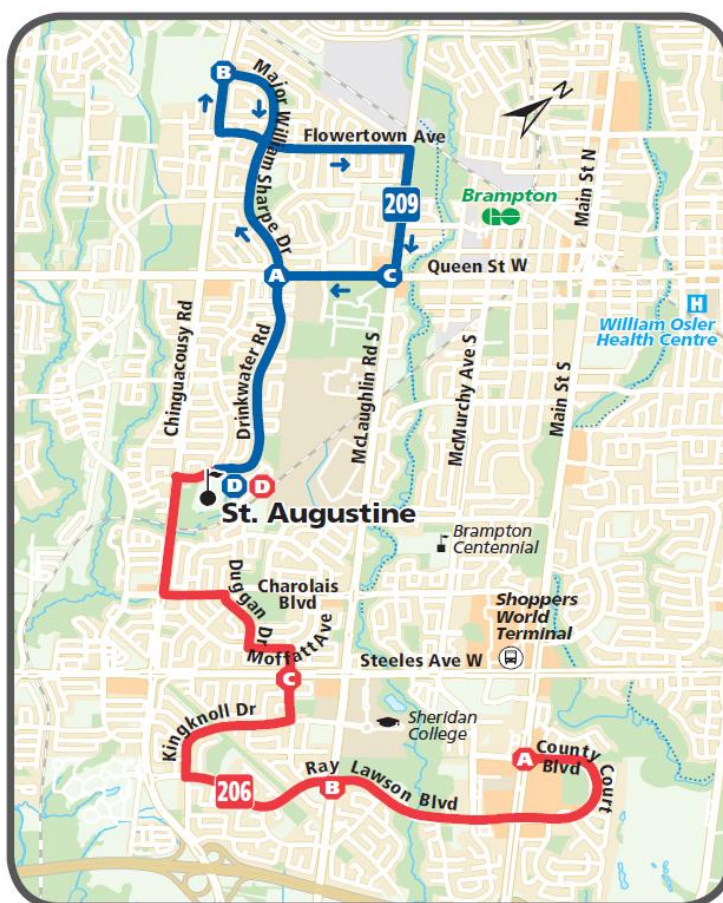

# 206

## St. Augustine Catholic S.S.

Monday to Friday (School Day)

Effective September 8, 2020

AM			
Hurontario & County Court	Ray Lawson & McLaughlin	Steeles & Windmill	St. Augustine School
7:25	7:34	7:43	7:50

Morning Dismissal				
St. Augustine School Arrival	St. Augustine School Leave	Steeles & Windmill	Ray Lawson & McLaughlin	Hurontario & County Court
10:42	10:52	10:58	11:05	11:12

For more route and schedule information, call the Contact Centre at **905.874.2999** or visit [bramptontransit.com](http://bramptontransit.com)