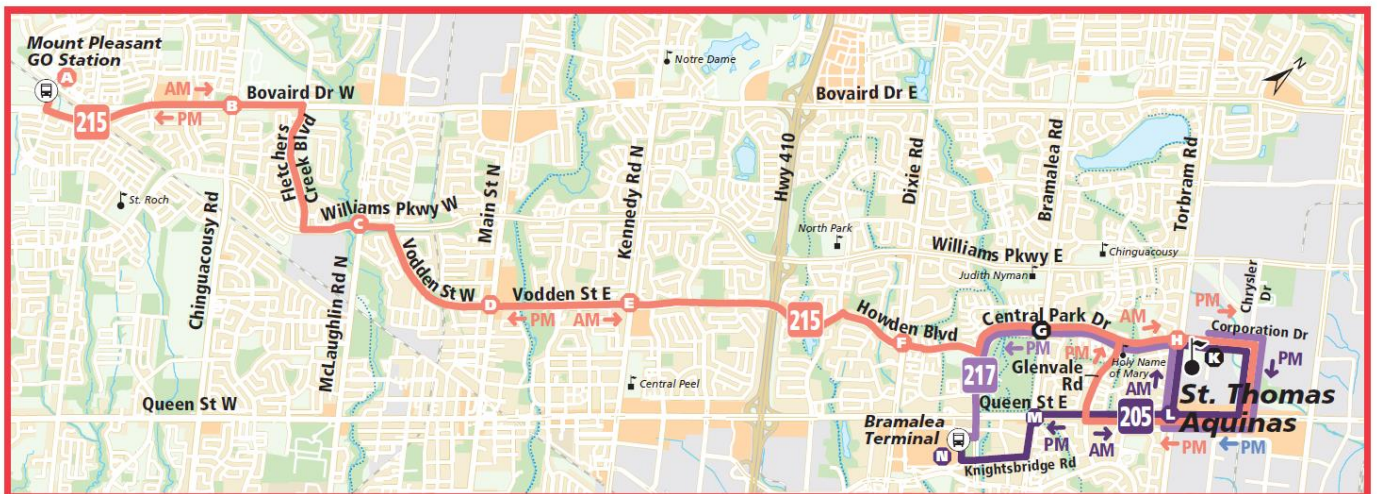

205

St. Thomas Aquinas Catholic S.S.

Monday to Friday (School Day)

Effective September 8, 2020

Note: The map is to show the route only and the morning dismissal route is shown as PM.

AM			
Bramalea Terminal	Bramalea & Queen	Queen & Torbram	St. Thomas Aquinas School
7:35	7:41	7:46	7:50

Morning Dismissal				
St. Thomas Aquinas School - Arrival	St. Thomas Aquinas School - Leave	Queen & Torbram	Bramalea & Queen	Bramalea Terminal
10:42	10:52	10:59	11:04	11:09

For more route and schedule information, call the Contact Centre at **905.874.2999** or visit **bramptontransit.com**

YOURS. FOR LIFE.

bramptontransit.com