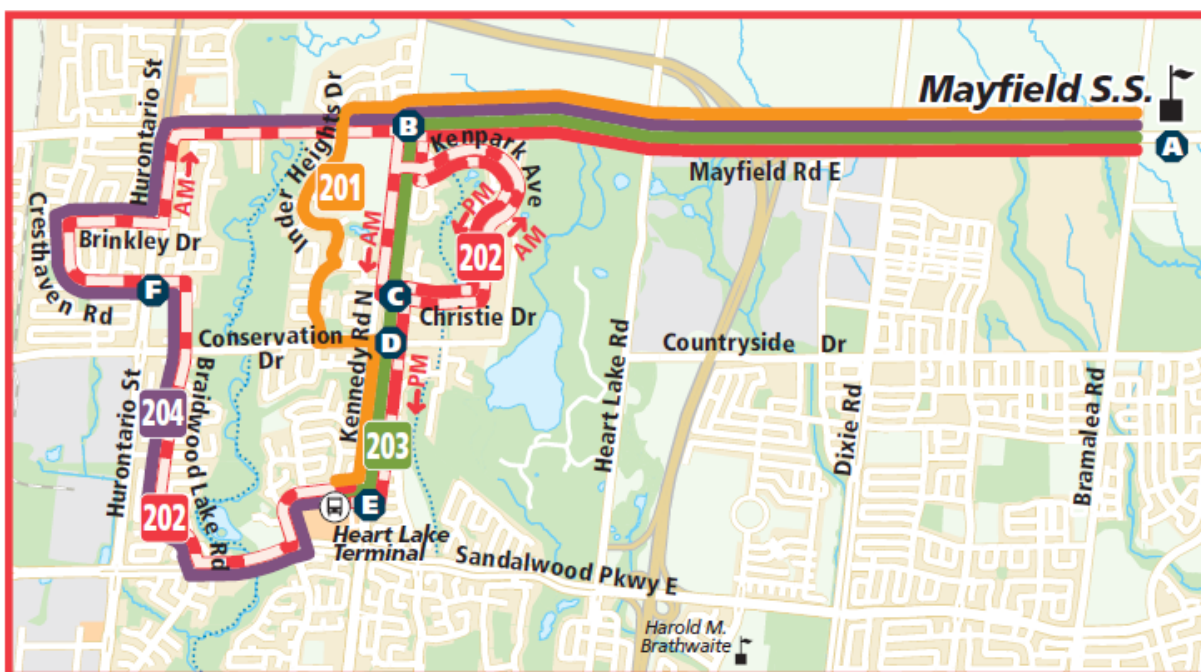

YOURS. FOR LIFE.

202

Mayfield S.S.

Monday to Friday (School Day)

Effective September 8, 2020

Note: The map is to show the route only and the morning dismissal route is shown as PM.

AM (Via Kenpark Avenue)					
Heart Lake Terminal	Hurontario & Cresthaven	Kennedy & Mayfield	Kennedy & Christie Dr.	Kennedy & Mayfield	Mayfield School
7:15	7:21	7:28	7:30	7:35	7:45

Morning Dismissal (Via Kenpark Avenue)				
Mayfield School Arrive	Mayfield School Leave	Kennedy & Mayfield	Kennedy & Christie Dr.	Heart Lake Terminal
10:34	10:49	10:59	11:07	11:14

For more route and schedule information, call the Contact Centre at **905.874.2999** or visit bramptontransit.com

Note: The map is to show the route only and the morning dismissal route is shown as PM.

AM		(Via Dixie Road)		
Bramalea Terminal	Dixie & Williams Parkway	Dixie & Bovaird	Dixie & Sandalwood	Mayfield School Arrive
7:25	7:31	7:35	7:38	7:45

Morning Dismissal		(Via Dixie Road)				
Mayfield School Arrive	Mayfield School Leave	Dixie & Countryside	Dixie & Sandalwood	Dixie & Bovaird	Dixie & Williams Parkway	Bramalea Terminal
10:34	10:49	10:53	10:56	10:59	11:03	11:09