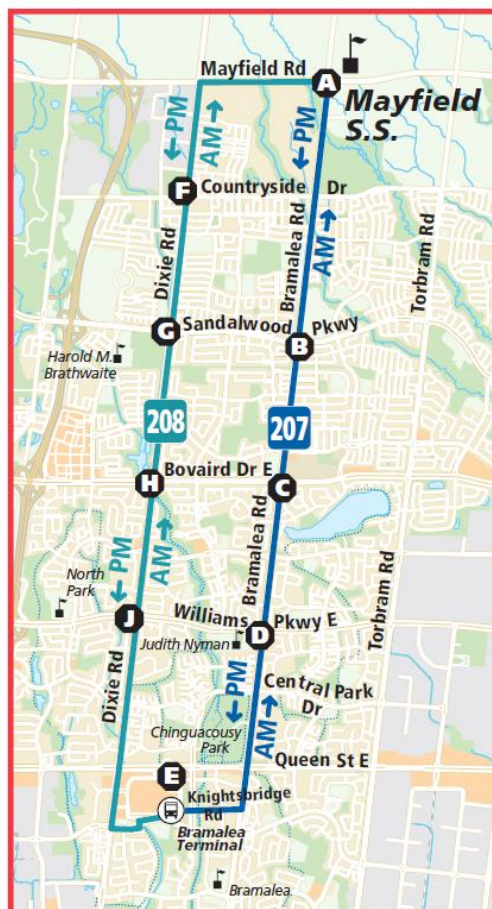

Note: The map is to show the route only and the morning dismissal route is shown as PM.

Morning Dismissal		(Cresthaven Road)		
Mayfield School Arrive	Mayfield School Leave	Kennedy & Mayfield	Hurontario & Conservation	Heart Lake Terminal
10:34	10:49	10:59	11:07	11:14

For more route and schedule information, call the Contact Centre at **905.874.2999** or visit bramptontransit.com

YOURS. FOR LIFE.

bramptontransit.com

207

Mayfield S.S.

Monday to Friday (School Day)
Effective September 8, 2020

Note: The map is to show the route only and the morning dismissal route is shown as PM.

AM (Via Bramalea Road)				
Bramalea Terminal	Bramalea & Williams Parkway	Bramalea & Bovaird	Bramalea & Sandalwood	Mayfield School Arrive
7:25	7:32	7:36	7:40	7:45

Note: The map is to show the route only and the morning dismissal route is shown as PM.

AM		(Via Dixie Road)		
Bramalea Terminal	Dixie & Williams Parkway	Dixie & Bovaird	Dixie & Sandalwood	Mayfield School Arrive
7:25	7:31	7:35	7:38	7:45