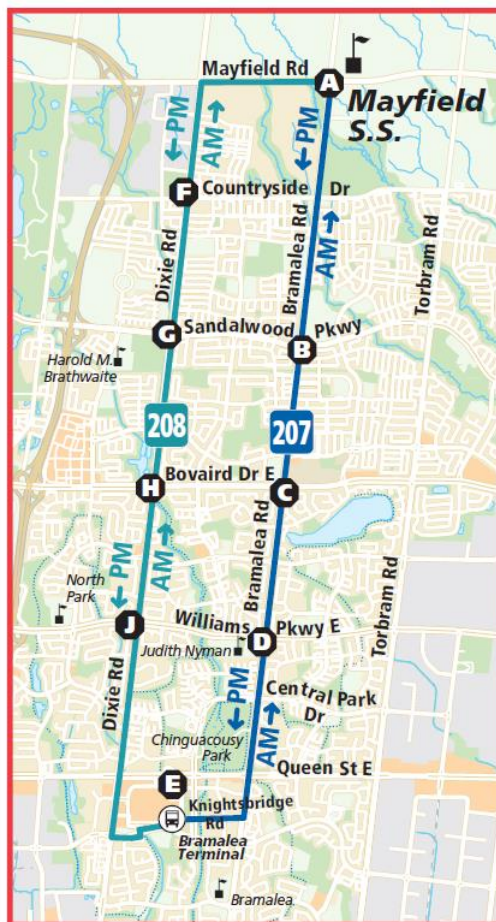

Note: The map is to show the route only and the morning dismissal route is shown as PM.

AM (Via Bramalea Road)				
Bramalea Terminal	Bramalea & Williams Parkway	Bramalea & Bovaird	Bramalea & Sandalwood	Mayfield School Arrive
7:25	7:32	7:36	7:40	7:45

Morning Dismissal (Via Bramalea Road)					
Mayfield School Arrive	Mayfield School Leave	Bramalea & Sandalwood	Bramalea & Bovaird	Bramalea & Williams Parkway	Bramalea Terminal
10:34	10:49	10:54	10:58	11:02	11:09
10:44	10:59	11:04	11:08	11:12	11:19

For more route and schedule information, call the Contact Centre at **905.874.2999** or visit bramptontransit.com

YOURS. FOR LIFE.

208

Mayfield S.S.

Monday to Friday (School Day)

Effective September 8, 2020

Note: The map is to show the route only and the morning dismissal route is shown as PM.

AM		(Via Dixie Road)		
Bramalea Terminal	Dixie & Williams Parkway	Dixie & Bovaird	Dixie & Sandalwood	Mayfield School Arrive
7:25	7:31	7:35	7:38	7:45