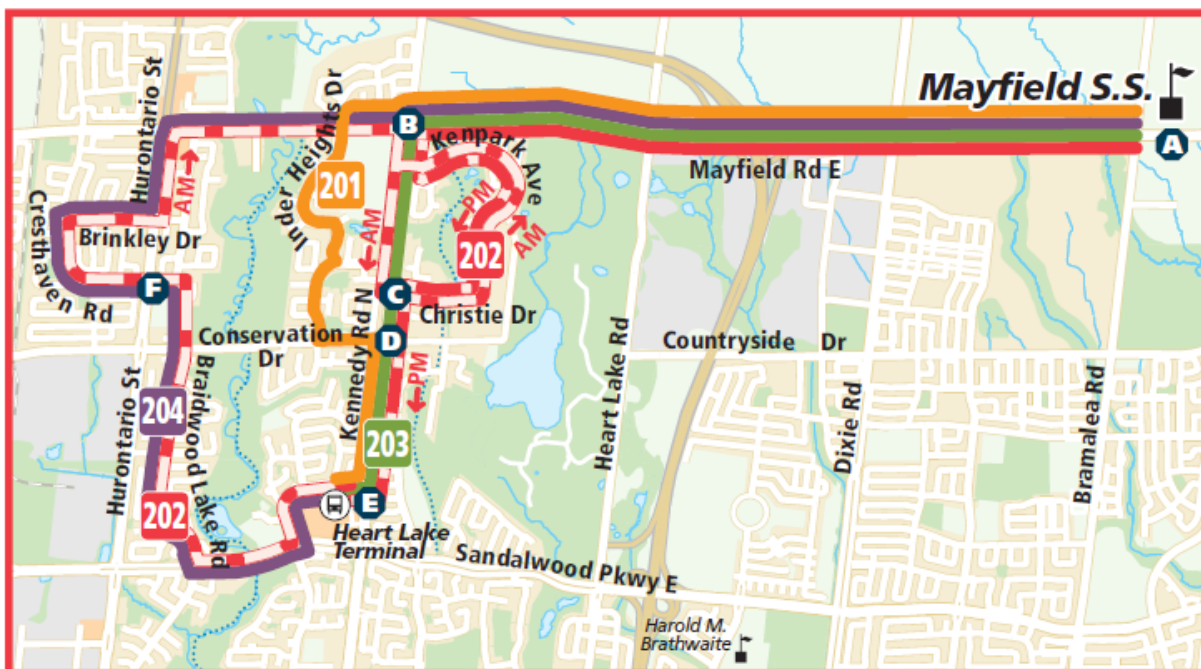

201

Mayfield S.S.

Monday to Friday (School Day)

Effective September 8, 2020

Note: The map is to show the route only and the morning dismissal route is shown as PM.

AM		(Via Inder Heights Drive)		
Heart Lake Terminal	Kennedy & Conestoga	Kennedy & Mayfield	Mayfield School	
7:25	7:28	7:35	7:45	

YOURS. FOR LIFE.

202

Mayfield S.S.

Monday to Friday (School Day)

Effective September 8, 2020

Note: The map is to show the route only and the morning dismissal route is shown as PM.

AM (Via Kenpark Avenue)					
Heart Lake Terminal	Hurontario & Cresthaven	Kennedy & Mayfield	Kennedy & Christie Dr.	Kennedy & Mayfield	Mayfield School
7:15	7:21	7:28	7:30	7:35	7:45

Note: The map is to show the route only and the morning dismissal route is shown as PM.

AM		(Via Dixie Road)		
Bramalea Terminal	Dixie & Williams Parkway	Dixie & Bovaird	Dixie & Sandalwood	Mayfield School Arrive
7:25	7:31	7:35	7:38	7:45

Morning Dismissal		(Via Dixie Road)				
Mayfield School Arrive	Mayfield School Leave	Dixie & Countryside	Dixie & Sandalwood	Dixie & Bovaird	Dixie & Williams Parkway	Bramalea Terminal
10:34	10:49	10:53	10:56	10:59	11:03	11:09