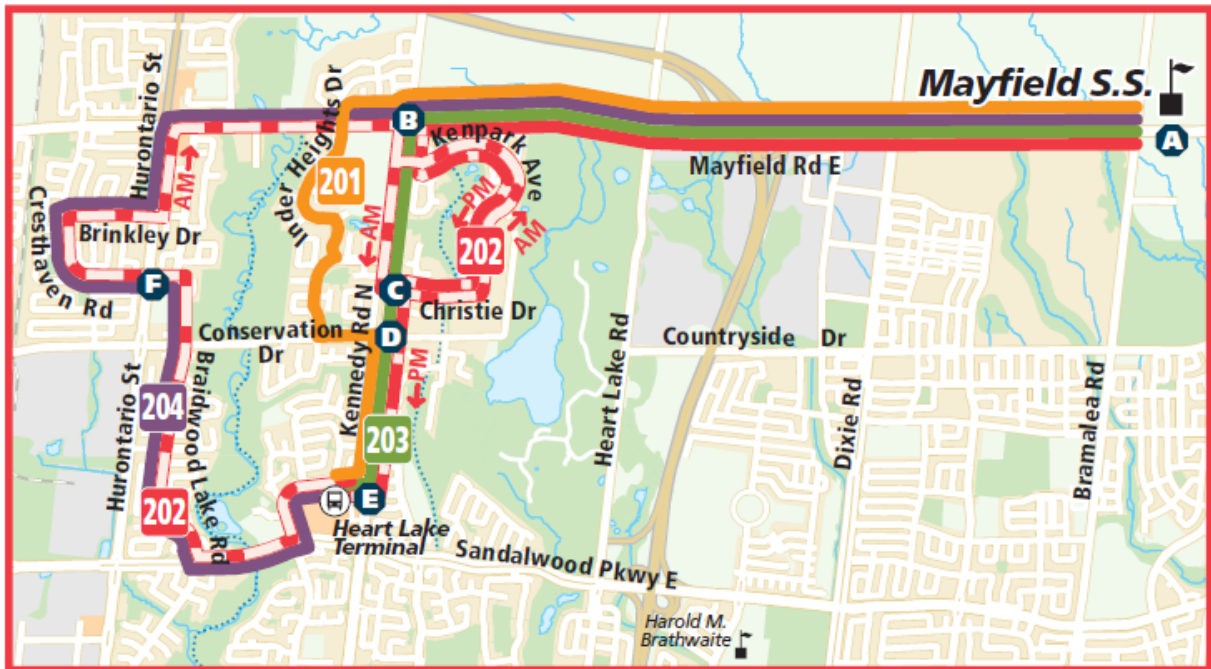

YOURS. FOR LIFE.

bramptontransit.com

203

Mayfield S.S.

Monday to Friday (School Day)

Effective September 8, 2020

Note: The map is to show the route only and the morning dismissal route is shown as PM.

Morning Dismissal		(To Heart Lake Terminal)		
Mayfield School Arrive	Mayfield School Leave	Kennedy & Mayfield	Kennedy & Conservation	Heart Lake Terminal
10:34	10:49	10:59	11:02	11:09

For more route and schedule information, call the Contact Centre at **905.874.2999** or visit bramptontransit.com

YOURS. FOR LIFE.

bramptontransit.com

204

Mayfield S.S.

Monday to Friday (School Day)

Effective September 8, 2020

Note: The map is to show the route only and the morning dismissal route is shown as PM.

Morning Dismissal		(Cresthaven Road)		
Mayfield School Arrive	Mayfield School Leave	Kennedy & Mayfield	Hurontario & Conservation	Heart Lake Terminal
10:34	10:49	10:59	11:07	11:14

Note: The map is to show the route only and the morning dismissal route is shown as PM.

AM (Via Bramalea Road)				
Bramalea Terminal	Bramalea & Williams Parkway	Bramalea & Bovaird	Bramalea & Sandalwood	Mayfield School Arrive
7:25	7:32	7:36	7:40	7:45