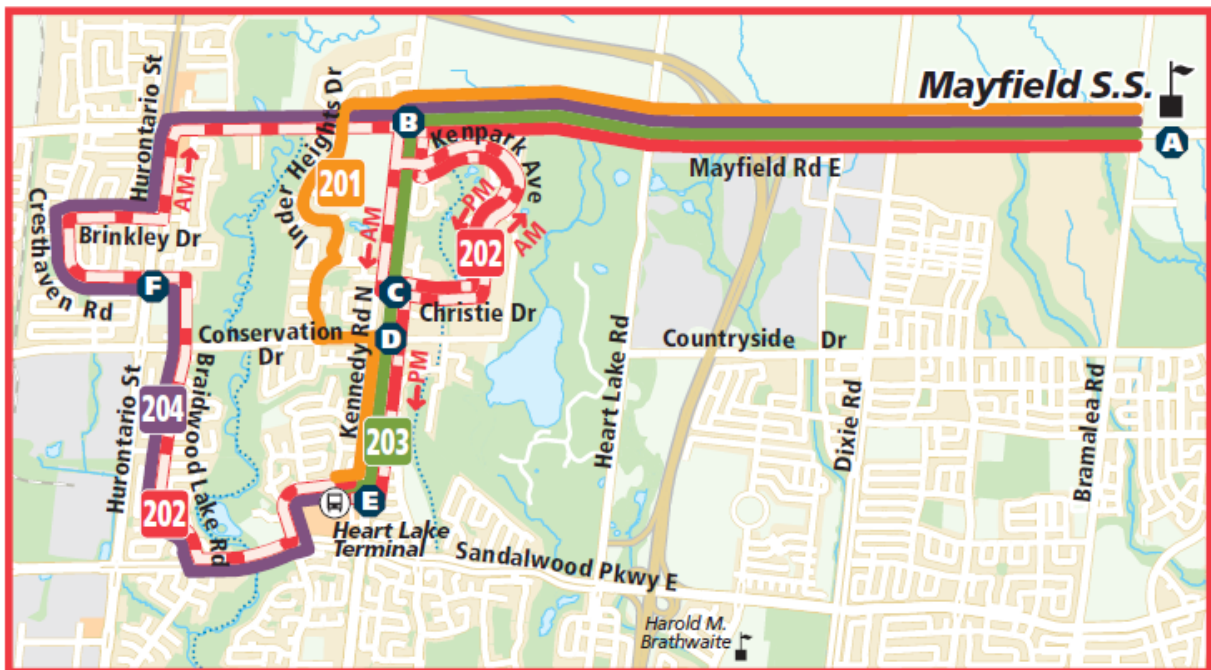

Morning Dismissal (Via Kenpark Avenue)				
Mayfield School Arrive	Mayfield School Leave	Kennedy & Mayfield	Kennedy & Christie Dr.	Heart Lake Terminal
10:34	10:49	10:59	11:07	11:14

For more route and schedule information, call the Contact Centre at **905.874.2999** or visit bramptontransit.com

YOURS. FOR LIFE.

bramptontransit.com

203

Mayfield S.S.

Monday to Friday (School Day)

Effective September 8, 2020

Note: The map is to show the route only and the morning dismissal route is shown as PM.

Morning Dismissal		(To Heart Lake Terminal)		
Mayfield School Arrive	Mayfield School Leave	Kennedy & Mayfield	Kennedy & Conservation	Heart Lake Terminal
10:34	10:49	10:59	11:02	11:09

For more route and schedule information, call the Contact Centre at **905.874.2999** or visit bramptontransit.com

YOURS. FOR LIFE.

bramptontransit.com

204

Mayfield S.S.

Monday to Friday (School Day)

Effective September 8, 2020

Note: The map is to show the route only and the morning dismissal route is shown as PM.

Morning Dismissal		(Cresthaven Road)		
Mayfield School Arrive	Mayfield School Leave	Kennedy & Mayfield	Hurontario & Conservation	Heart Lake Terminal
10:34	10:49	10:59	11:07	11:14