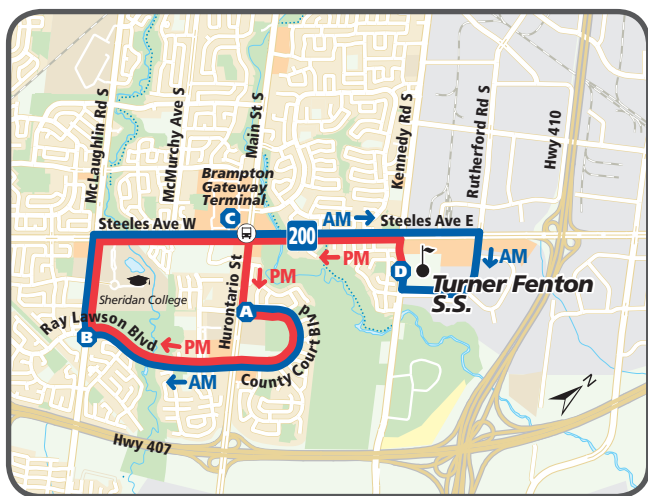

200

Turner Fenton S.S.

Monday – Friday (School Days)

Effective: September 3, 2019

YOURS. FOR LIFE.

bramptontransit.com

200**Turner Fenton S.S.****County Court Blvd • Brampton Gateway Terminal**

Morning			
County Court Blvd & Hurontario St	McLaughlin Rd & Ray Lawson Blvd	Brampton Gateway Terminal	Turner Fenton S.S.
A	B	C	D
7:30	7:39	7:45	7:55

Afternoon			
Turner Fenton S.S.	County Court Blvd & Hurontario St	McLaughlin Rd & Ray Lawson Blvd	Brampton Gateway Terminal
D	A	B	C
2:55	3:05	3:12	3:18

notes

**Brampton Gateway Terminal
Board at Route 11 Eastbound**

While every effort will be made to keep to the timetables, Brampton Transit does not undertake that its buses will be operated in accordance with them, or at all. Brampton Transit will not be responsible for any loss, damage or inconvenience caused by any operating failure or in consequence of any inaccuracies in this timetable. Timings highlighted in blue indicate the trip is in a.m. hours. Timings highlighted in red indicate the trip is in p.m. hours.

For more information, call 905-874-2999.
 Monday to Friday 7:00 a.m. to 9:00 p.m.
 Saturday 7:00 a.m. to 7:00 p.m.
 Sunday 9:00 a.m. to 6:00 p.m.

Alternate formats available upon request.

brampton.ca

BRAMPTON
Flower City