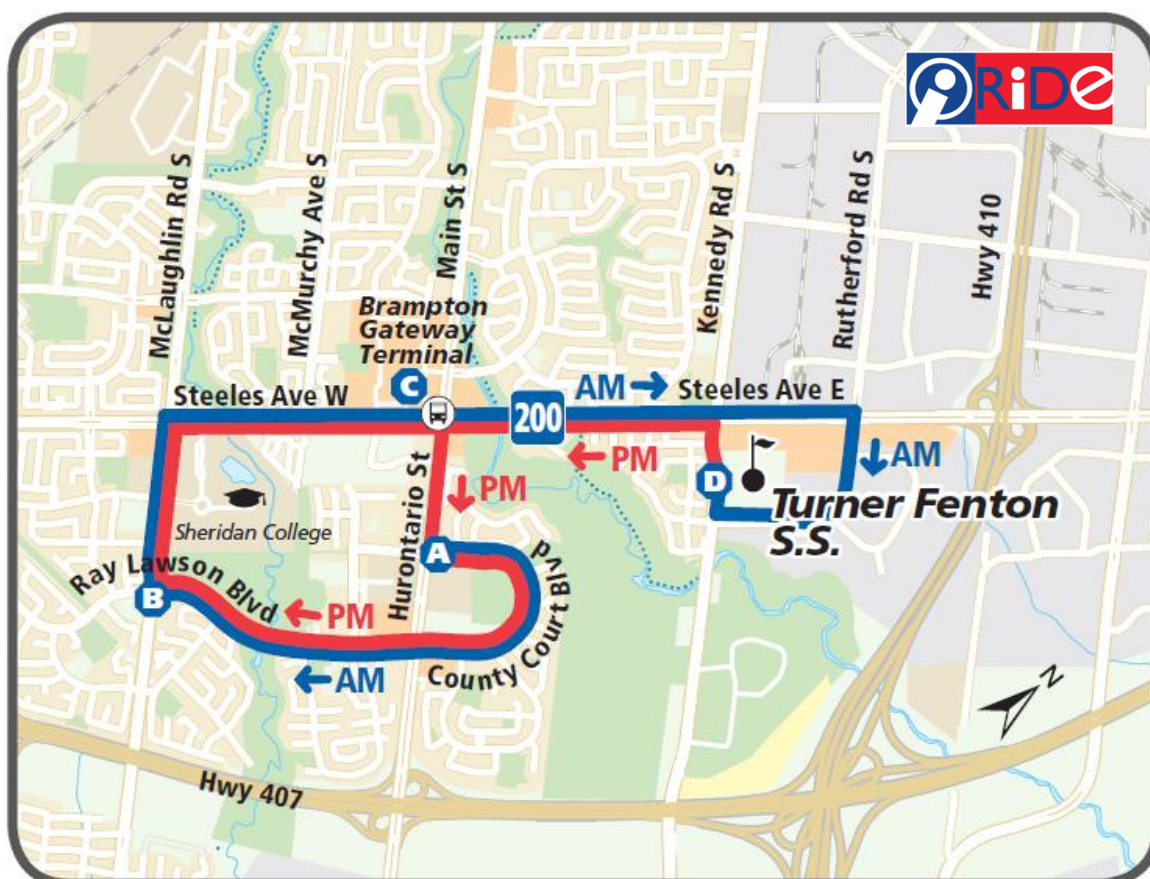

200

Turner Fenton S.S.

Monday to Friday (School Day)

Effective September 16, 2020

Note: The map is to show the route only and morning dismissal route is shown as PM.

AM			
A	B	C	D
Hurontario & County Court	Ray Lawson & McLaughlin	Gateway Terminal	Turner Fenton
7:30	7:39	7:45	7:55

Morning Dismissal				
	D	A	B	C
Turner Fenton Arrive	Turner Fenton Leave	Hurontario & County Court	Ray Lawson & McLaughlin	Gateway Terminal
10:41	10:52	11:02	11:09	11:15

For more route and schedule information, call the Contact Centre at **905.874.2999** or visit bramptontransit.com

YOURS. FOR LIFE.

bramptontransit.com