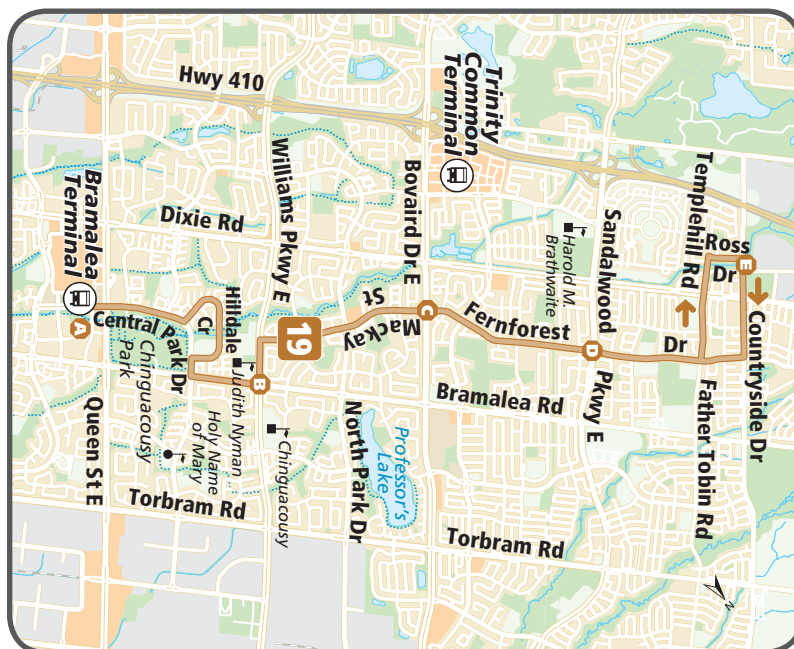

SOUTHBOUND: Sunday / Holidays				
Ross Dr & Countryside Dr	Fernforest Dr & Sandalwood Pkwy	Fernforest Dr & Bovaird Dr	Williams Pkwy E & Bramalea Rd	Bramalea Terminal
E	D	C	B	A
8:31	8:36	8:41	8:47	8:52
9:32	9:36	9:40	9:45	9:52
10:32	10:37	10:41	10:48	10:56
11:34	11:40	11:45	11:51	11:59
12:34	12:41	12:47	12:53	12:59
1:34	1:40	1:45	1:51	1:58
2:34	2:40	2:45	2:51	2:59
3:34	3:40	3:45	3:51	3:59
4:34	4:39	4:44	4:51	4:58
5:34	5:39	5:44	5:49	5:55
6:33	6:38	6:43	6:48	6:55
7:33	7:38	7:43	7:48	7:56

While every effort will be made to keep to the timetables, Brampton Transit does not undertake that its buses will be operated in accordance with them, or at all. Brampton Transit will not be responsible for any loss, damage or inconvenience caused by any operating failure or in consequence of any inaccuracies in this timetable. Timings highlighted in blue indicate the trip is in a.m. hours. Timings highlighted in red indicate the trip is in p.m. hours.

For more information, call 905-874-2999.
Monday to Friday 7:00 a.m. to 9:00 p.m.
Saturday 7:00 a.m. to 7:00 p.m.
Sunday 9:00 a.m. to 6:00 p.m.

Alternate formats available upon request.

Monday – Sunday
Effective: March 2, 2020

Fernforest

19

YOURS. FOR LIFE.

bramptontransit.com