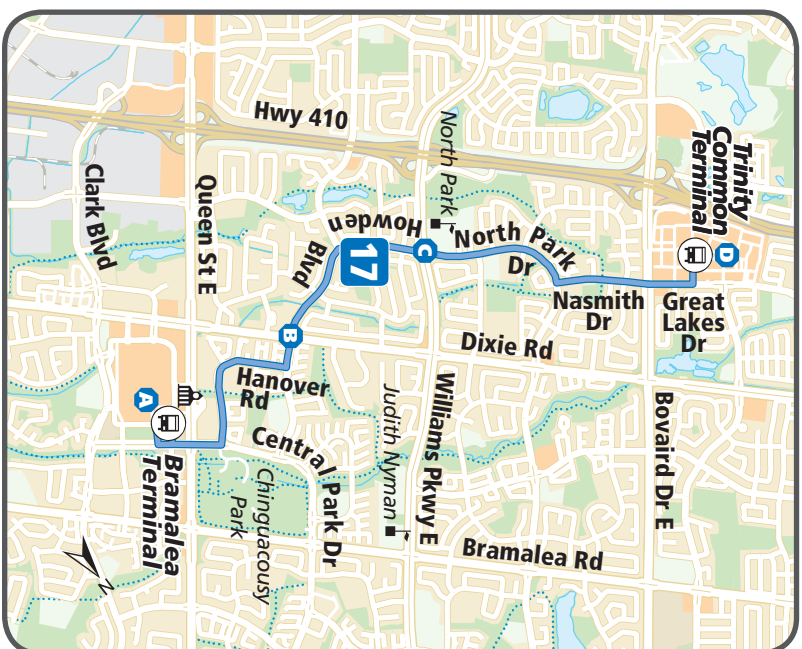

SOUTHBOUND: Sunday / Holidays			
Trinity Common Terminal	Williams Pkwy E & North Park Dr	Dixie Rd & Howden Blvd	Bramalea Terminal
D	C	B	A
8:09	8:15	8:19	8:24
8:49	8:55	8:59	9:04
9:29	9:36	9:40	9:45
10:09	10:16	10:20	10:25
10:49	10:56	11:00	11:05
11:29	11:36	11:40	11:45
12:09	12:16	12:20	12:25
12:49	12:56	1:00	1:05
1:29	1:36	1:40	1:45
2:09	2:17	2:21	2:26
2:49	2:57	3:01	3:06
3:29	3:37	3:41	3:46
4:09	4:17	4:21	4:26
4:49	4:57	5:01	5:06
5:29	5:37	5:41	5:46
6:09	6:17	6:21	6:26
6:49	6:57	7:01	7:06
7:29	7:37	7:41	7:46

While every effort will be made to keep to the timetables, Brampton Transit does not undertake that its buses will be operated in accordance with them, or at all. Brampton Transit will not be responsible for any loss, damage or inconvenience caused by any operating failure or in consequence of any inaccuracies in this timetable. Timings highlighted in blue indicate the trip is in a.m. hours. Timings highlighted in red indicate the trip is in p.m. hours.

For more information, call 905-874-2999.
Monday to Friday 7:00 a.m. to 9:00 p.m.
Saturday 7:00 a.m. to 7:00 p.m.
Sunday 9:00 a.m. to 6:00 p.m.

Alternate formats available upon request.

Howden

Monday – Sunday
Effective: January 6, 2020

YOURS. FOR LIFE.

bramptontransit.com

YOURS. FOR LIFE.

bramptontransit.com