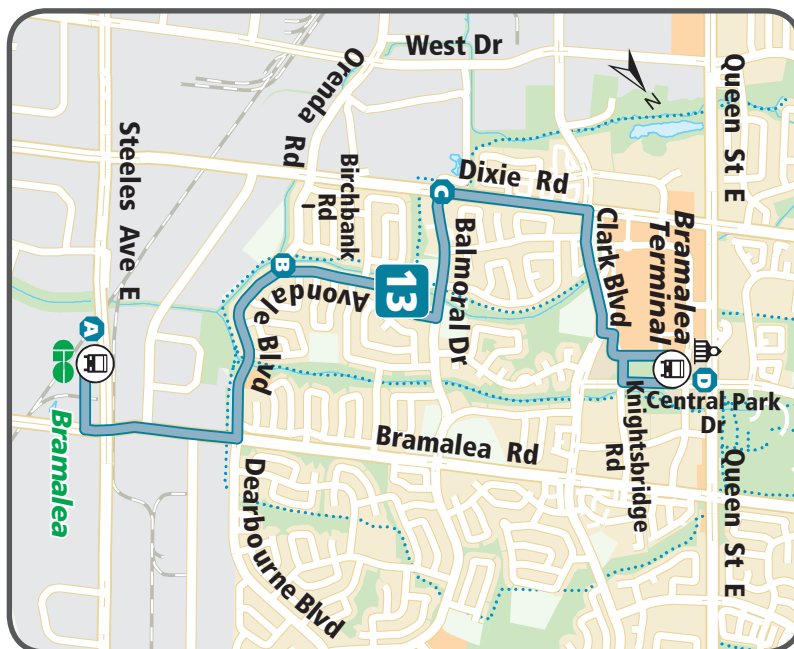

SOUTHBOUND: Saturday			
Bramalea Terminal	Dixie Rd & Balmoral Dr	Avondale Rd & Birchbank Rd	Bramalea GO Station
D	C	B	A
7:10	7:15	7:18	7:24
7:50	7:55	7:58	8:04
8:30	8:35	8:38	8:44
9:10	9:15	9:18	9:24
9:50	9:55	9:58	10:04
10:30	10:35	10:38	10:44
11:10	11:15	11:18	11:24
11:50	11:55	11:58	12:04
12:30	12:36	12:39	12:45
1:10	1:16	1:19	1:25
1:50	1:56	1:59	2:05
2:30	2:36	2:39	2:45
3:10	3:16	3:19	3:25
3:50	3:56	3:59	4:05
4:30	4:36	4:39	4:45
5:10	5:16	5:19	5:25
5:50	5:56	5:59	6:05
6:30	6:36	6:39	6:45
7:10	7:16	7:19	7:25
7:50	7:56	7:59	8:05

notes Route 13 does not operate on Sundays or Holidays.

While every effort will be made to keep to the timetables, Brampton Transit does not undertake that its buses will be operated in accordance with them, or at all. Brampton Transit will not be responsible for any loss, damage or inconvenience caused by any operating failure or in consequence of any inaccuracies in this timetable. Timings highlighted in blue indicate the trip is in a.m. hours. Timings highlighted in red indicate the trip is in p.m. hours.

For more information, call 905-874-2999.

Monday to Friday
Saturday
Sunday

7:00 a.m. to 9:00 p.m.
7:00 a.m. to 7:00 p.m.
9:00 a.m. to 6:00 p.m.

Alternate formats available upon request.

Avondale

Monday – Saturday
Effective: March 2, 2020

13

YOURS. FOR LIFE.

bramptontransit.com