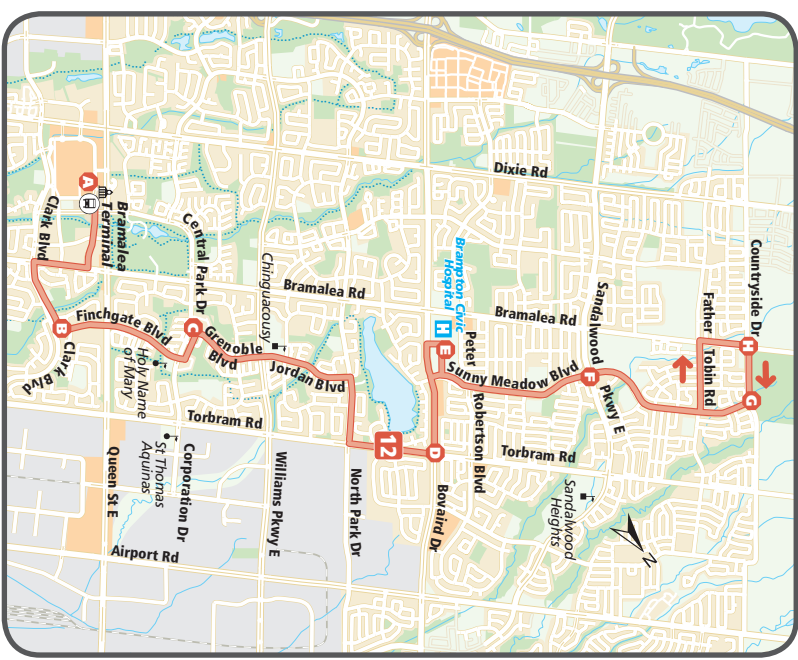

While every effort will be made to keep to the timetables, Brampton Transit does not undertake that its buses will be operated in accordance with them, or at all. Brampton Transit will not be responsible for any loss, damage or inconvenience caused by any operating failure or in consequence of any inaccuracies in this timetable. Timings highlighted in blue indicate the trip is in a.m. hours. Timings highlighted in red indicate the trip is in p.m. hours.

For more information, call 905-874-2999.
Monday to Friday 7:00 a.m. to 9:00 p.m.
Saturday 7:00 a.m. to 7:00 p.m.
Sunday 9:00 a.m. to 6:00 p.m.

Alternate formats available upon request.

YOURS. FOR LIFE.

bramptontransit.com

Grenoble

Monday – Sunday

Effective: September 3, 2019

YOURS. FOR LIFE.

bramptontransit.com