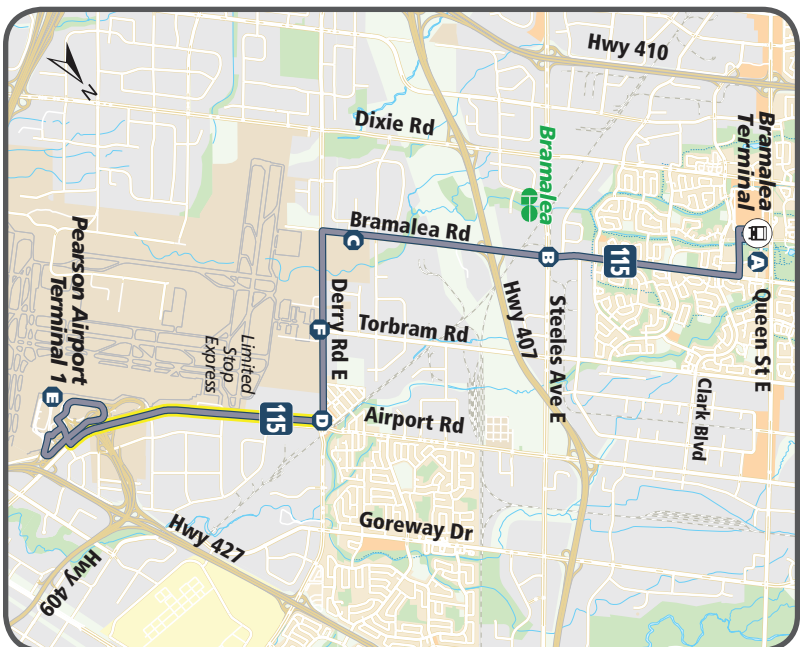

notes

No local service provided between Derry Rd and Pearson Airport. Upon passenger request at designated bus stops, southbound trips will stop for drop offs only, and northbound trips will stop for pickups only. MiWay provides local service between these points.

SOUTHBOUND: Sunday / Holidays				
Bramalea Terminal	Bramalea Rd & Steeles Ave	Bramalea Rd & Boylen Rd	Derry Rd & Airport Rd	Pearson Airport - Terminal 1
A	B	C	D	E
6:26	6:32	6:36	6:40	6:50
7:26	7:32	7:36	7:41	7:51
8:26	8:32	8:36	8:42	8:52
8:56	9:02	9:06	9:12	9:22
9:26	9:32	9:36	9:42	9:52
9:56	10:02	10:06	10:12	10:22
10:26	10:32	10:36	10:42	10:52
10:56	11:02	11:06	11:12	11:22
11:26	11:32	11:36	11:42	11:52
11:56	12:02	12:06	12:12	12:23
12:26	12:32	12:36	12:42	12:53
12:56	1:02	1:06	1:12	1:23
1:26	1:33	1:37	1:43	1:54
1:56	2:03	2:07	2:13	2:24
2:26	2:33	2:37	2:43	2:54
2:56	3:03	3:07	3:13	3:24
3:26	3:33	3:37	3:43	3:54
3:56	4:03	4:07	4:13	4:24
4:26	4:33	4:37	4:43	4:54
4:56	5:03	5:07	5:13	5:24
5:26	5:33	5:37	5:43	5:54
5:56	6:03	6:07	6:12	6:23
6:50	6:57	7:01	7:06	7:16
7:47	7:54	7:58	8:03	8:13
8:47	8:54	8:58	9:03	9:13
9:47	9:54	9:58	10:03	10:13
10:47	10:54	10:58	11:03	11:13

Airport Express

Monday – Sunday

Effective: April 30, 2018

While every effort will be made to keep to the timetables, Brampton Transit does not undertake that its buses will be operated in accordance with them, or at all. Brampton Transit will not be responsible for any loss, damage or inconvenience caused by any operating failure or in consequence of any inaccuracies in this timetable.

For more information, call 905-874-2999.
Monday to Friday 7:00 a.m. to 9:00 p.m.
Saturday 7:00 a.m. to 7:00 p.m.
Sunday 9:00 a.m. to 6:00 p.m.

Alternate formats available upon request.

bramptontransit.com

905.874.2999

bramptontransit.com

905.874.2999