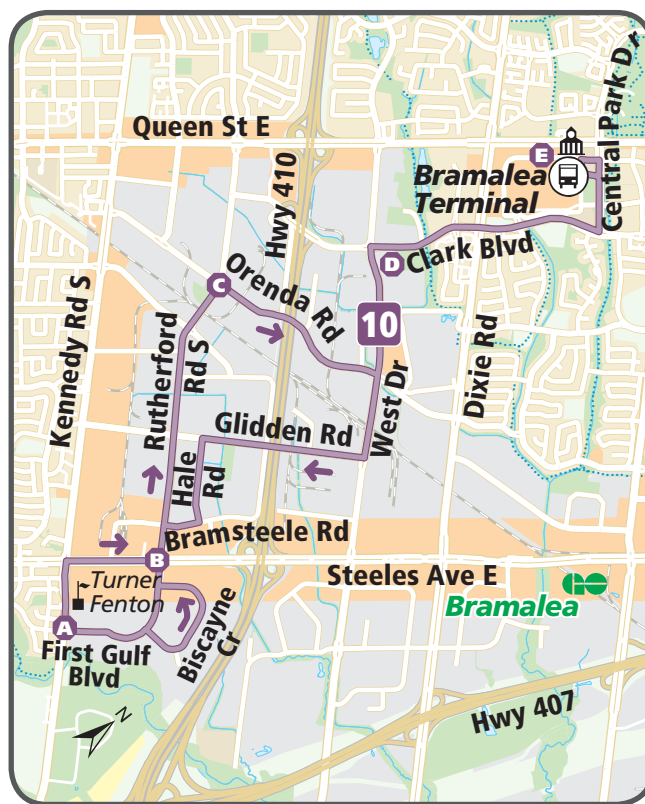

10

10

notes

Route 10 does not operate on Saturdays, Sundays or Holidays.

While every effort will be made to keep to the timetables, Brampton Transit does not undertake that its buses will be operated in accordance with them, or at all. Brampton Transit will not be responsible for any loss, damage or inconvenience caused by any operating failure or in consequence of any inaccuracies in this timetable. Timings highlighted in blue indicate the trip is in a.m. hours. Timings highlighted in red indicate the trip is in p.m. hours.

For more information, call 905-874-2999.
Monday to Friday 7:00 a.m. to 9:00 p.m.
Saturday 7:00 a.m. to 7:00 p.m.
Sunday 9:00 a.m. to 6:00 p.m.

Alternate formats available upon request.

South Industrial

Monday – Friday

Effective: September 3, 2019

bramptontransit.com

bramptontransit.com