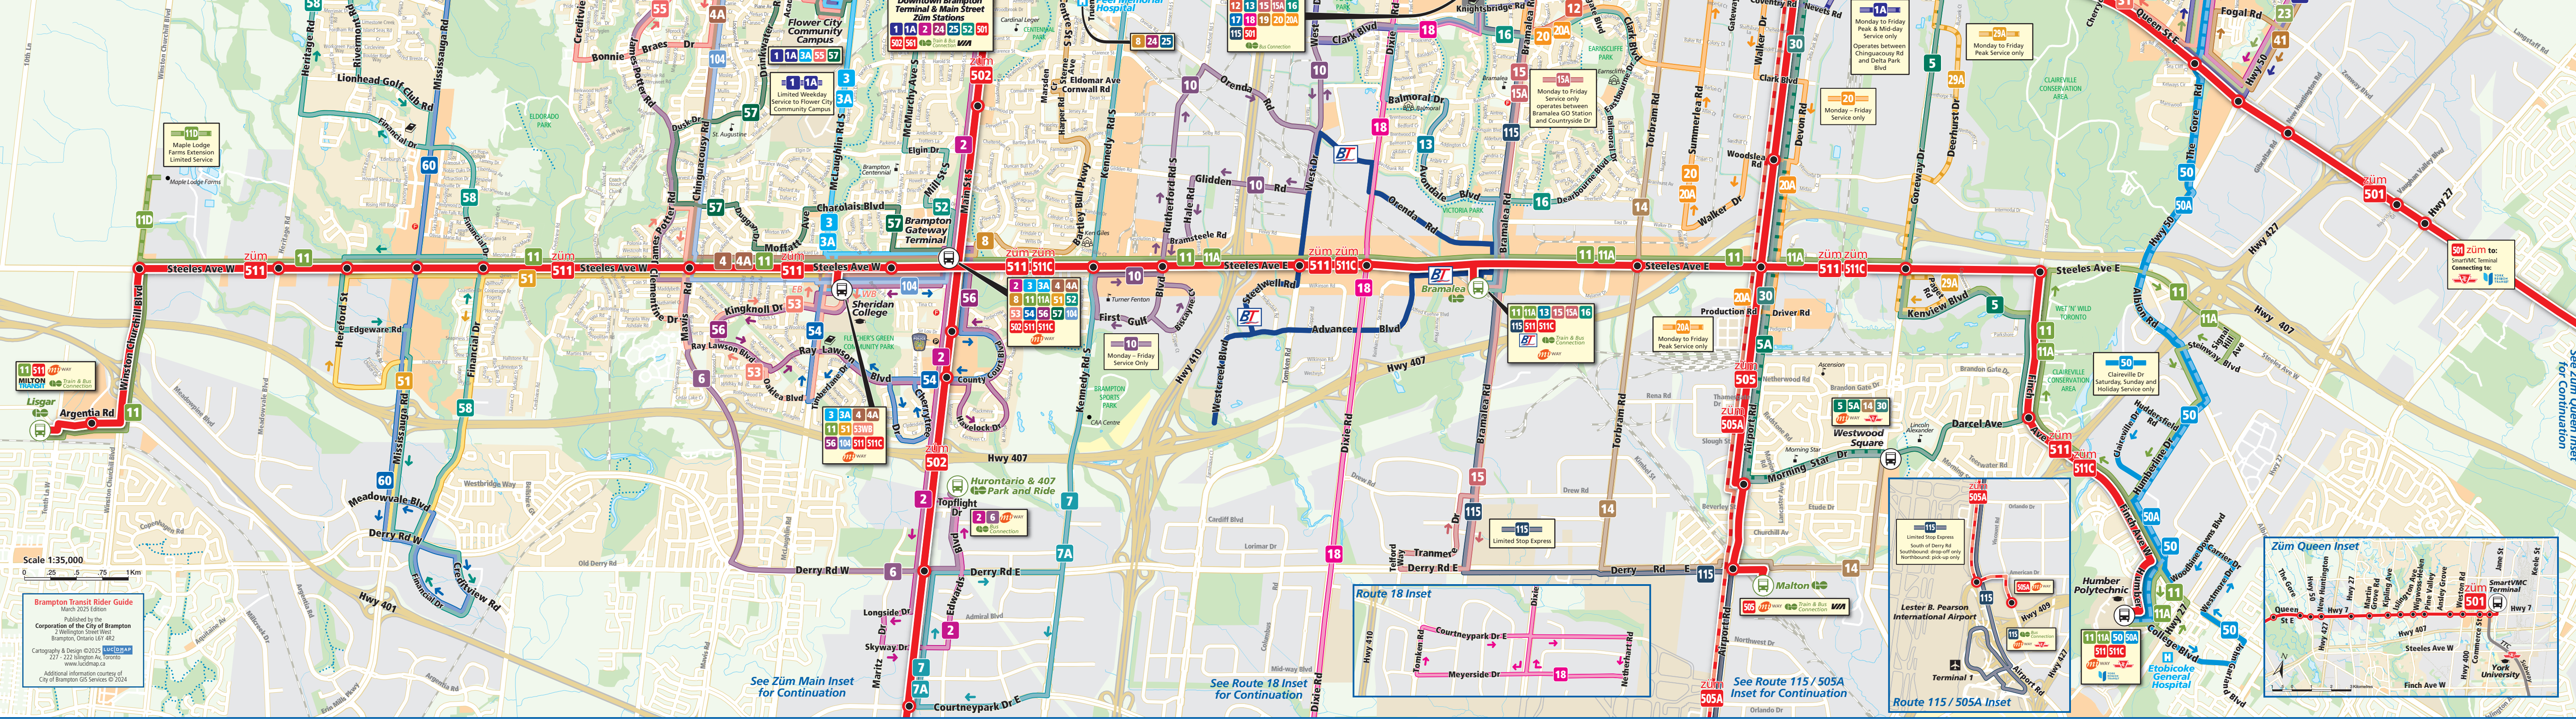

Weekday Service Map

1. ### Legend
2. Züm Station Stops/Service
   - Brampton Transit Route
   - One Direction Only
   - Bus Terminal
   - Connections at Terminals to: MIWY, TTC, YRT, Milton Transit and GO Transit
   - Brampton Transit On-Demand
   - Other Transit Routes
   - GO Transit Terminal
   - Parkland
   - Recreation Trails
   - Industrial Areas
   - Shopping & Commercial Areas
   - Institutional Areas
   - College/University
   - Peel Police Station
   - Fire Station
   - Hospital
   - Recreation Centre
   - Library
   - Public Secondary Schools
   - Catholic Secondary Schools

Züm Main Inset

Key stops include: Brampton Gateway Terminal, Steeles Ave W, County Court Blvd, Derry Rd W, Derry Rd E, Courtney Park Dr E, Britannia Rd W, Matheson Blvd W, Bristol Rd W, Eglington Ave W, Eglington Ave E, Hwy 403, Burnhamthorpe Rd W.

Scale 1:35,000

Brampton Transit Rider Guide
March 2025 Edition

Published by the Corporation of the City of Brampton
2 Wellington Street West
Brampton, Ontario L6Y 4R2

Cartography & Design © 2025
227 - 222 Wellington St. W.
www.brampton.ca

Additional information courtesy of
City of Brampton GO Services © 2024

Route 81 Inset to Caledon

Monday to Friday
Peak Service only

Route 18 Inset for Continuation at left

Monday to Friday
Peak Service only

Route 18 Inset

Monday to Friday
Peak Service only

Route 115 / 505A Inset

Monday to Friday
Peak Service only

Bolton Inset

See Bolton Inset for Continuation

See Bolton Inset for Continuation

See Bolton Inset for Continuation

See Züm Queen Inset for Continuation

See Züm Queen Inset for Continuation