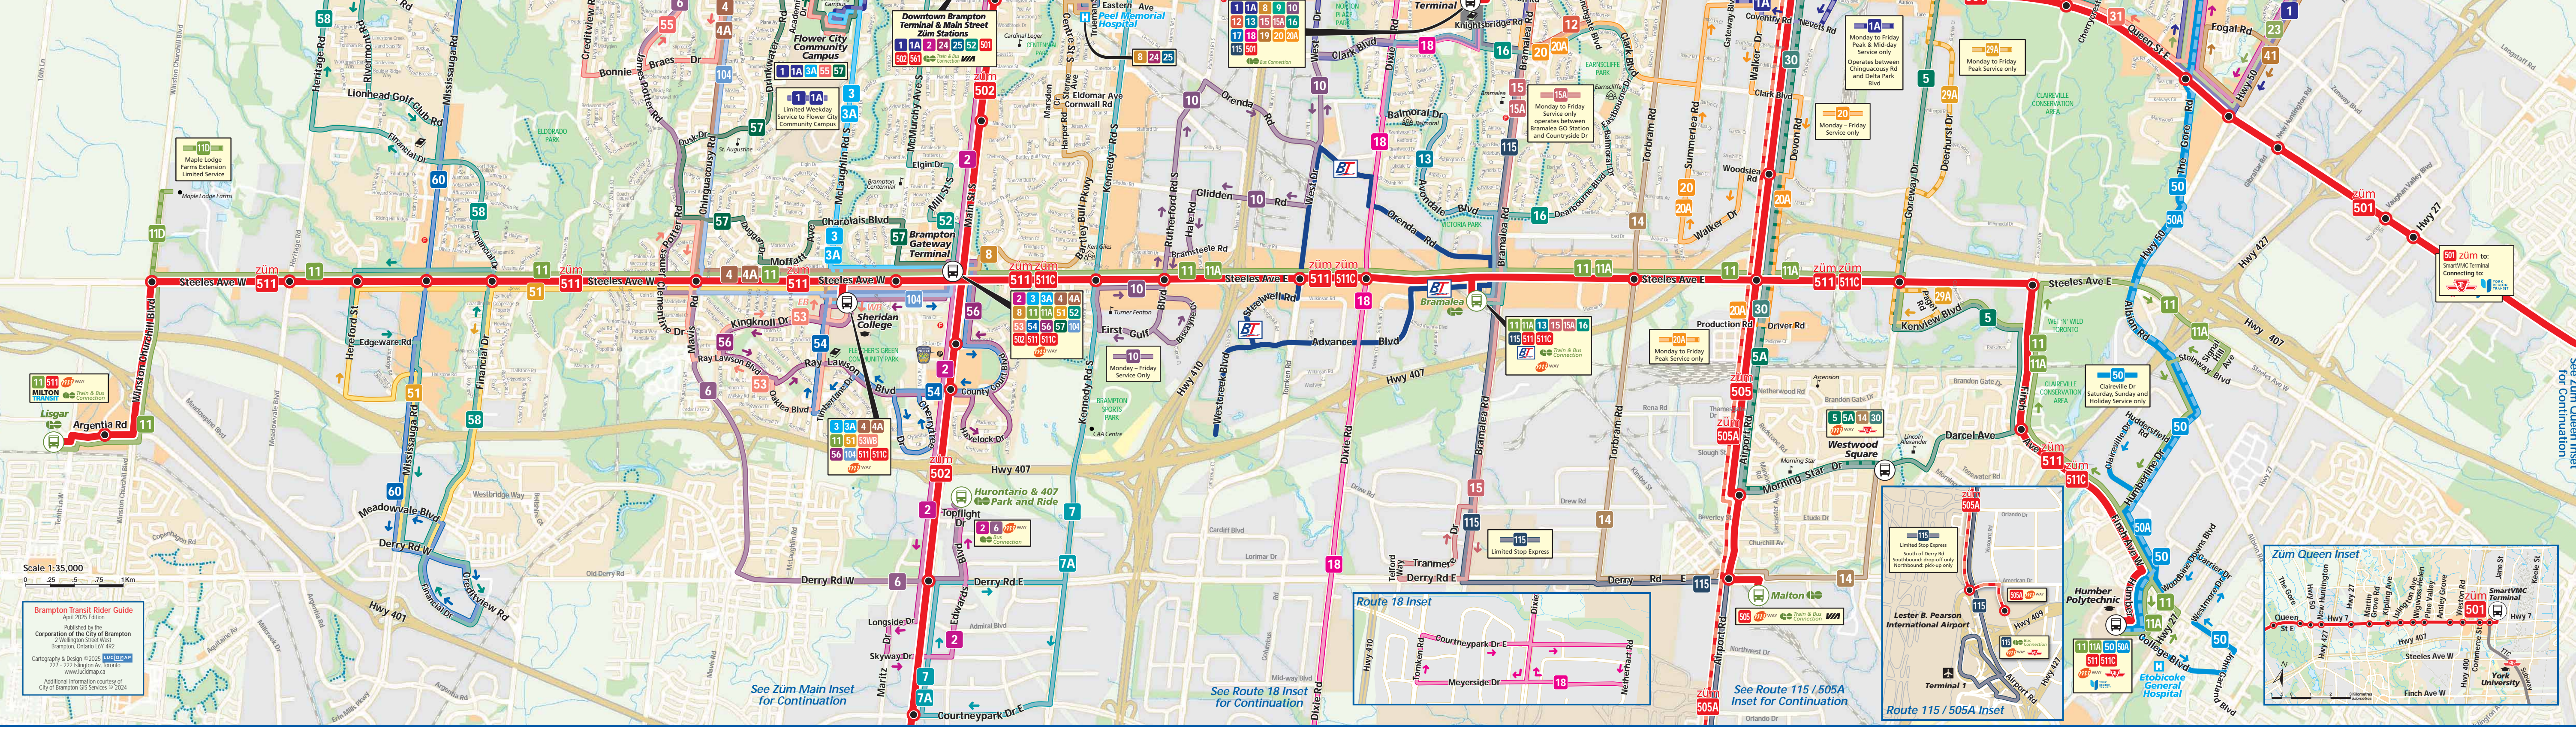

Weekday Service Map

Legend

- Zum Station Stops/Service
- Brampton Transit Route
- One Direction Only
- Bus Terminal
- Connections at Terminals to: MiWay, TTC, YRT, Milton Transit and GO Transit
- Brampton Transit On-Demand
- Other Transit Routes
- GO Transit Terminal
- Parkland
- Recreation Trails
- Industrial Areas
- Shopping & Commercial Areas
- Institutional Areas
- College/University
- Peel Police Station
- Fire Station
- Hospital
- Recreation Centre
- Library
- Public Secondary Schools
- Catholic Secondary Schools

Zum Main Inset

Steeles Ave W
Derry Rd W
Hwy 401
Britannia Rd W
Matheson Blvd
Bristol Rd W
Eglinton Ave W
Hwy 403
Burnhamthorpe Rd E

Steeles Ave E
County Court Blvd
Derry Rd E
Costney Park Dr E
Hwy 407
Eglinton Ave E
Hwy 403
Burnhamthorpe Rd E

Scale 1:35,000

Brampton Transit Rider Guide
April 2025 Edition
Published by the Corporation of the City of Brampton
2 Wellington Street West
Brampton, Ontario L6Y 4R2
www.brampton.ca
Cartography & Design © 2024
227-222 Wellington St. W.
Additional information courtesy of
City of Brampton GO Services © 2024

Route 81 Inset to Caledon

Route 18 Inset for Continuation at left

Route 18 Inset

Route 115 / 505A Inset for Continuation

Route 115 / 505A Inset

Zum Queen Inset

Bolton Inset

See Bolton Inset for Continuation

See Zum Queen Inset for Continuation