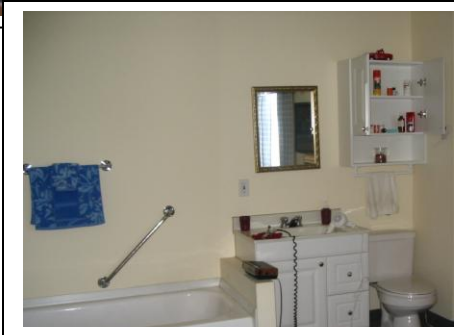

Fire/Life Safety Education Centre Home of Stephanie's Place

The Fire/Life Safety Education Centre is a hands-on learning facility. Upstairs, Stephanie's Place has been designed to model an average home with a kitchen, living room, bedroom, and bathroom. Fire/Life Safety Education Officers use this special classroom to teach people about typical home dangers, smoke alarms, and home escape plans.