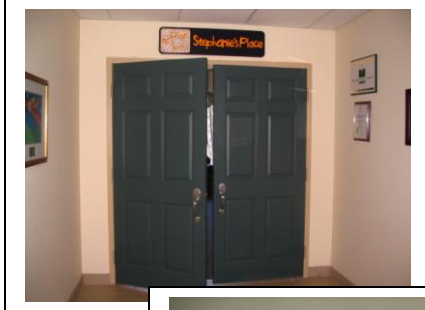

Fire/Life Safety Education Centre Home of Stephanie's Place

The Fire/Life Safety Education Centre is a hands-on learning facility. Upstairs, Stephanie's Place has been designed to model an average home with a kitchen, living room, bedroom, and bathroom. Fire/Life Safety Education Officers use this special classroom to teach people about typical home dangers, smoke alarms, and home escape plans.

Tours for Grade 1 and Grade 4 students are held on Tuesday, Wednesday, and Thursday. Evening groups are welcome.

All tours are free of charge, the bussing is free, and the building has an elevator for accessibility.