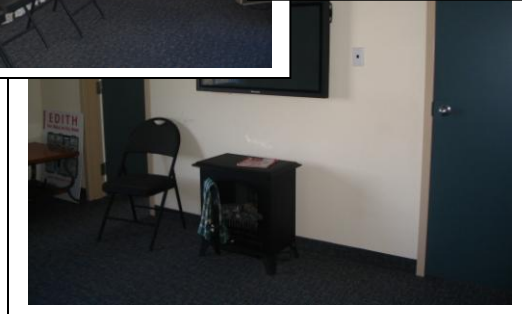

Fire/Life Safety Education Centre Home of Stephanie's Place

The Fire/Life Safety Education Centre is a hands-on learning facility. Upstairs, Stephanie's Place has been designed to model an average home with a kitchen, living room, bedroom, and bathroom. Fire/Life Safety Education Officers use this special classroom to teach people about typical home dangers, smoke alarms, and home escape plans.

Tours for Grade 1 and Grade 4 students are held on Tuesday, Wednesday, and Thursday. Evening groups are welcome.

All tours are free of charge, the bussing is free, and the building has an elevator for accessibility.