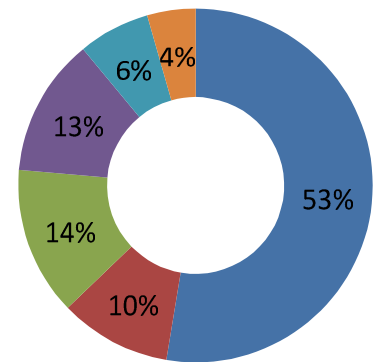

- Single-detached house
- Apartment in a building that has five or more storeys
- Semi-detached house
- Row house
- Apartment or flat in a duplex
- Apartment in a building that has fewer than five storeys

Type of dwelling (Brampton)