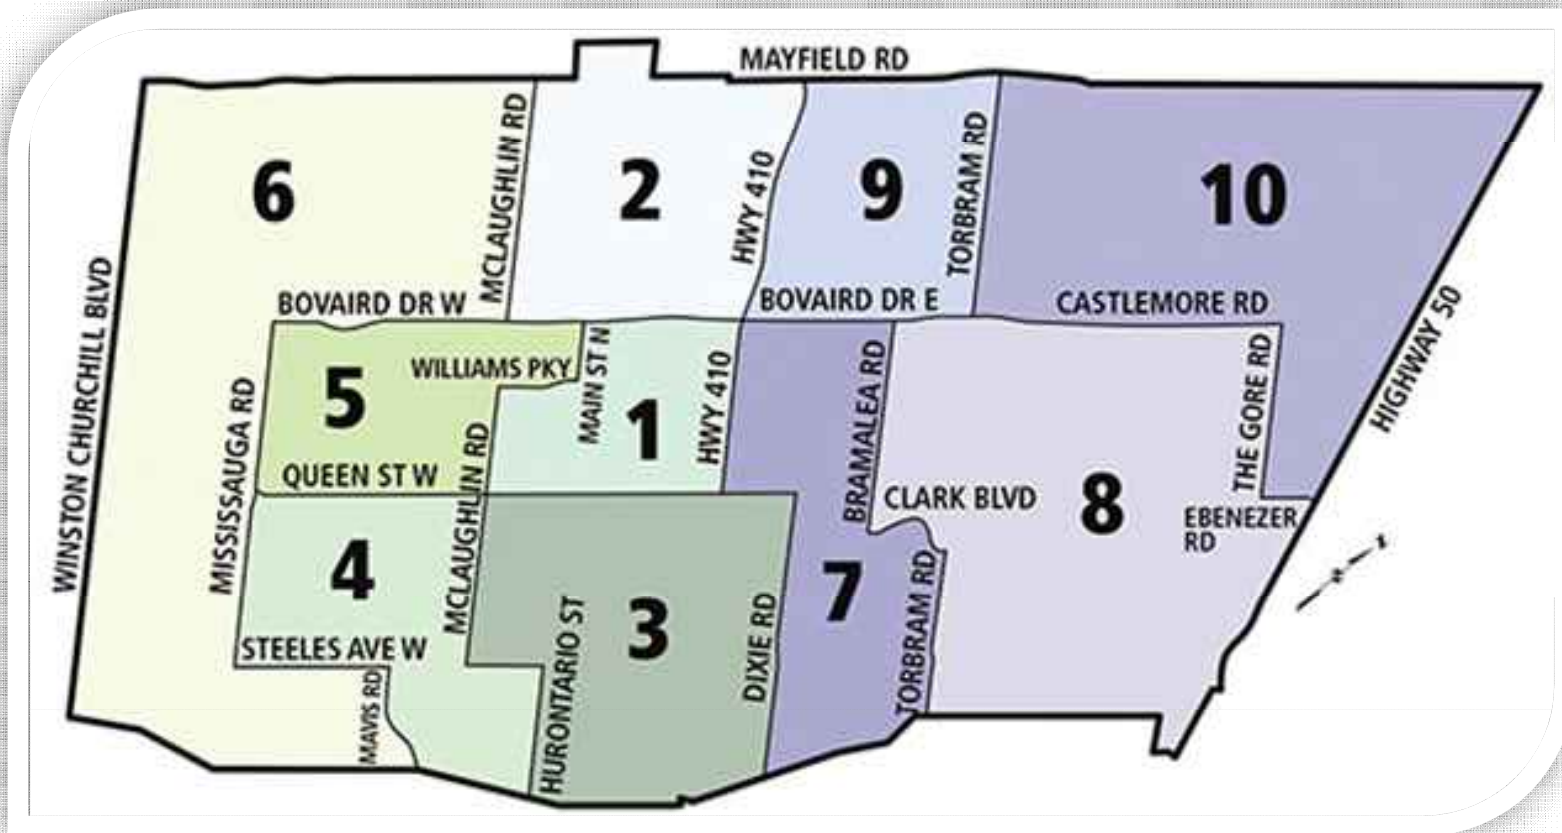

BRAMPTON
Flower City

July 2023

Date: 2023/07/13

City of Brampton Ward 6

- | | | | |
|----------------|---------------------|--------------------------|----------|
| WARD BOUNDARY | PARAMEDIC STATION | SEPARATE SCHOOL | PARKS |
| GO STATION | FIRE STATION | POST SECONDARY EDUCATION | LAKES |
| WASTE FACILITY | POLICE STATION | PRIVATE SCHOOL | RAILWAYS |
| LIBRARY | RECREATION FACILITY | PUBLIC SCHOOL | ROADS |

2021 CENSUS PROFILE

CITY OF BRAMPTON - WARD 6

WARD HIGHLIGHTS

Population

103,285
2021
Ward
Population

50.1%
Females

15.7% of total
Brampton
population

33.2
Median Age

49.9%
Males

2021 Population by Age Group Ward 6

- 0-14
- 15-24
- 25-44
- 45-64
- 65+

Percentage of occupied private dwellings Ward 6

66.9%
Single-
detached
houses

4.2%
Apartments

13%
Semi-
detached
houses

15.7%
Row house