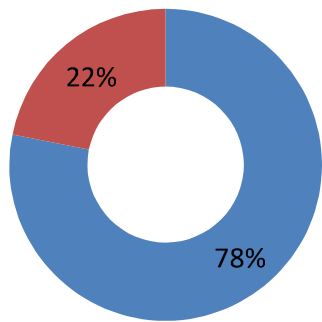

PROFILE OF ETHNO CULTURAL

DWELLINGS

2021 Owners vs Renter (Ward 6)

■ Owner ■ Renter

2021 Owners vs Renter (Brampton)

■ Owner ■ Renter

Type of dwelling (Ward 6)

- Single-detached house
- Apartment in a building that has five or more storeys
- Semi-detached house
- Row house
- Apartment or flat in a duplex
- Apartment in a building that has fewer than five storeys