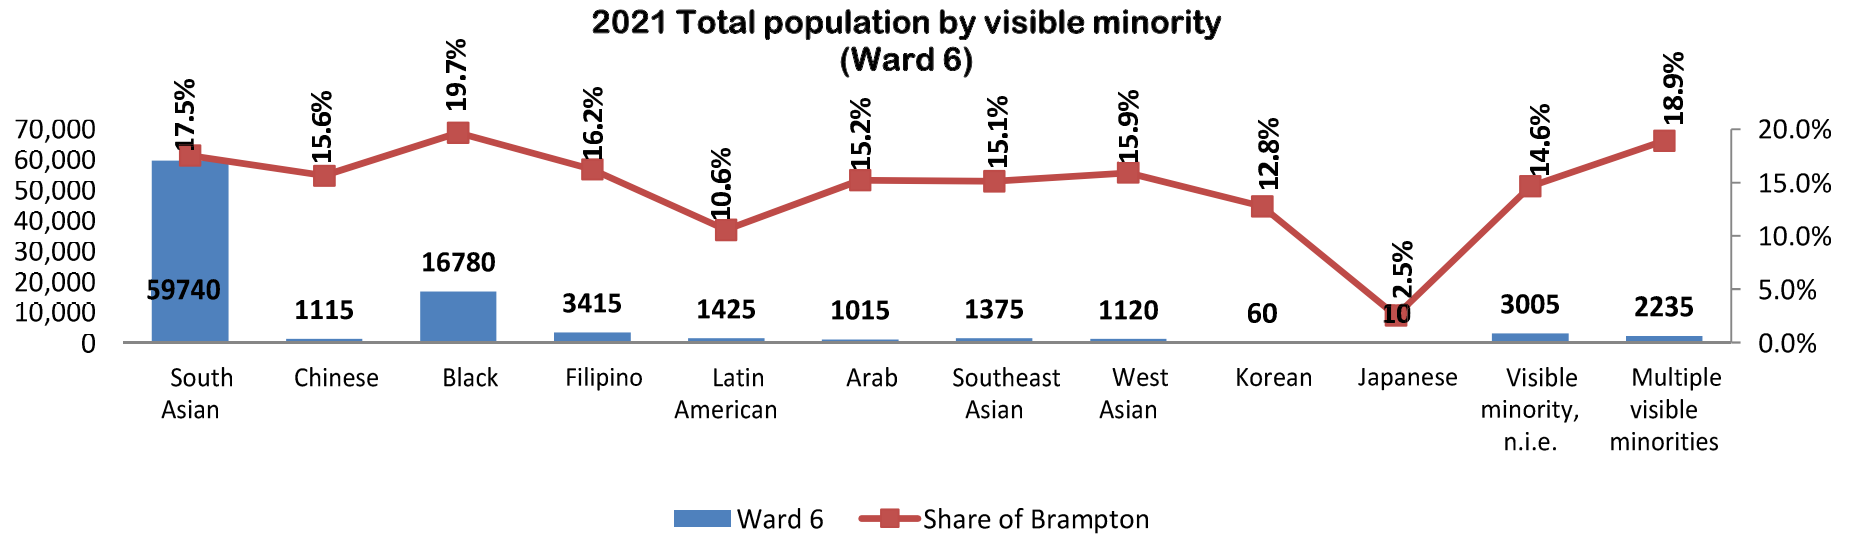

PROFILE OF ETHNO CULTURAL