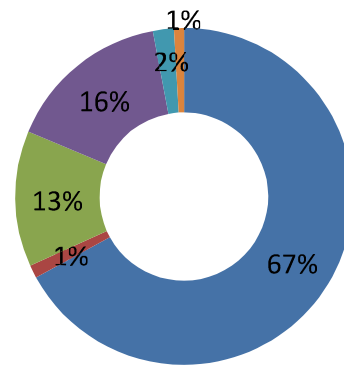

Total population 15 years and over by marital status

59%
Married

30.5%
Single (never
married)

\$46,360
Average
employment
income in 2020

\$135,400
Average
household
income in 2020

56.1%
Immigrant
population

77.1%
Canadian
citizen
population

59.4%
Postsecondary
certificate,
diploma or
degree

36.9%
University
certificate,
diploma or degree
at bachelor level
or above

16.3%
College, CEGEP
or other non-
university
certificate or
diploma

PROFILE OF ETHNO CULTURAL

DWELLINGS

2021 Owners vs Renter (Ward 6)

■ Owner ■ Renter

2021 Owners vs Renter (Brampton)

■ Owner ■ Renter

Type of dwelling (Ward 6)

- Single-detached house
- Apartment in a building that has five or more storeys
- Semi-detached house
- Row house
- Apartment or flat in a duplex
- Apartment in a building that has fewer than five storeys

Type of dwelling (Brampton)

PROFILE OF INCOME

Household total income groups in 2020 for private households

PROFILE OF EDUCATION

2021 Population 15+ years by highest certificate, diploma or degree (Ward 6)