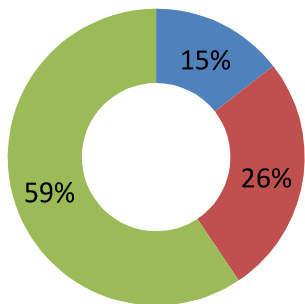

Type of dwelling (Brampton)

PROFILE OF INCOME

Household total income groups in 2020 for private households

PROFILE OF EDUCATION

2021 Population 15+ years by highest certificate, diploma or degree (Ward 6)