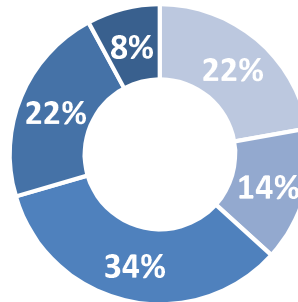

2021 CENSUS PROFILE

CITY OF BRAMPTON - WARD 6

WARD HIGHLIGHTS

Population

103,285
2021
Ward
Population

50.1%
Females

15.7% of total
Brampton
population

33.2
Median Age

49.9%
Males

2021 Population by Age Group Ward 6

- 0-14
- 15-24
- 25-44
- 45-64
- 65+

Percentage of occupied private dwellings Ward 6

66.9%
Single-
detached
houses

4.2%
Apartments

13%
Semi-
detached
houses

15.7%
Row house

Total population 15 years and over by marital status

59%
Married

30.5%
Single (never
married)

\$46,360
Average
employment
income in 2020

\$135,400
Average
household
income in 2020

56.1%
Immigrant
population