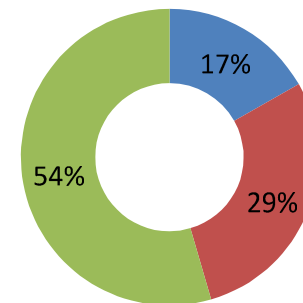

2021 Population 15+ years by highest certificate, diploma or degree (Brampton)

- No certificate, diploma or degree
- Secondary (high) school diploma or equivalency certificate
- Postsecondary certificate, diploma or degree