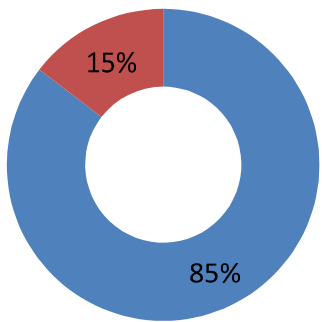

DWELLINGS

2021 Owners vs Renter (Ward 6)