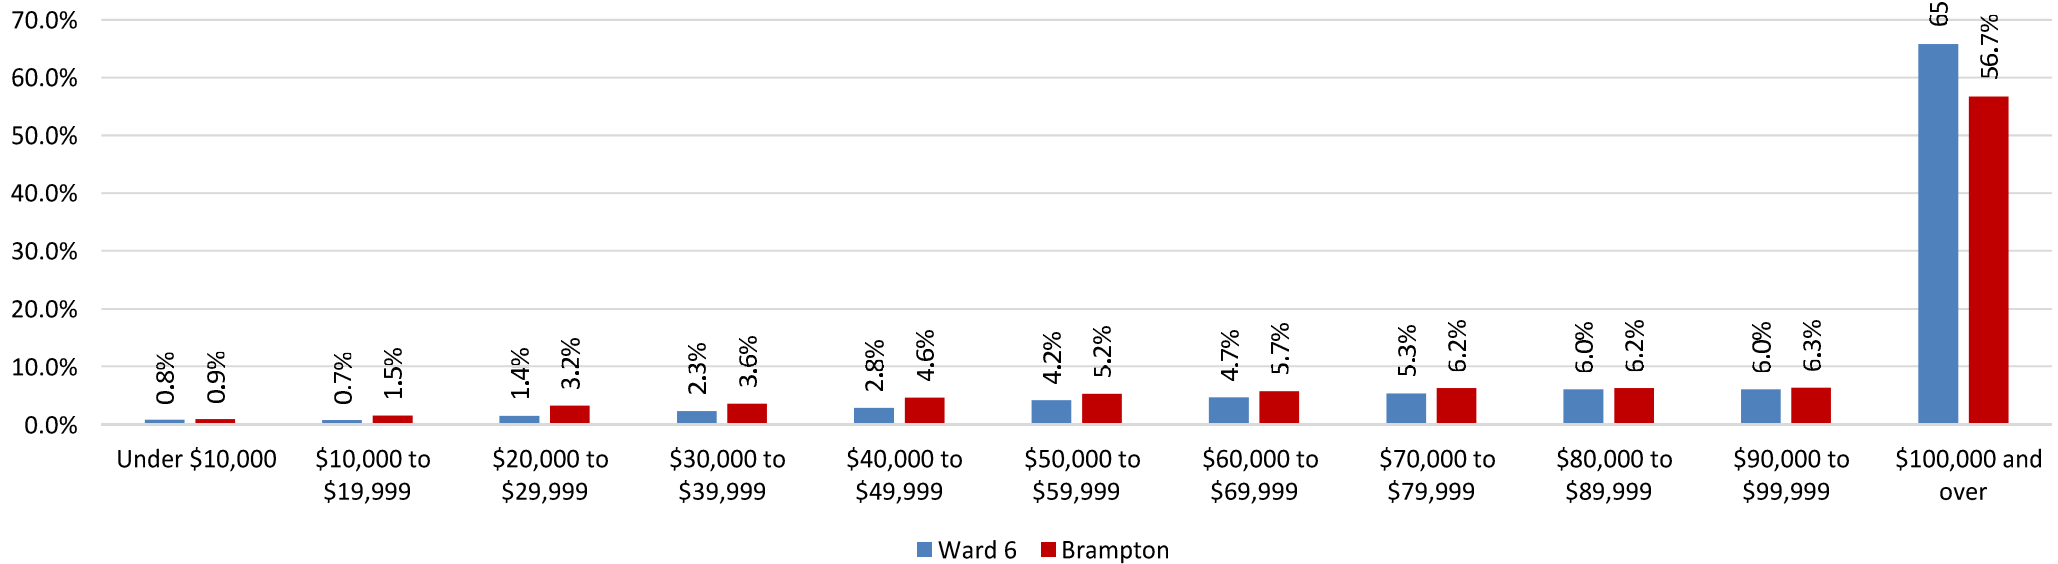

Total population 15 years and over by marital status

59%
Married

30.5%
Single (never
married)

\$46,360
Average
employment
income in 2020

\$135,400
Average
household
income in 2020

56.1%
Immigrant
population

PROFILE OF ETHNO CULTURAL

DWELLINGS

2021 Owners vs Renter (Ward 6)

■ Owner ■ Renter

2021 Owners vs Renter (Brampton)

■ Owner ■ Renter

Type of dwelling (Ward 6)

- Single-detached house
- Apartment in a building that has five or more storeys
- Semi-detached house
- Row house
- Apartment or flat in a duplex
- Apartment in a building that has fewer than five storeys

Type of dwelling (Brampton)

PROFILE OF INCOME

Household total income groups in 2020 for private households

PROFILE OF EDUCATION

2021 Population 15+ years by highest certificate, diploma or degree (Ward 6)