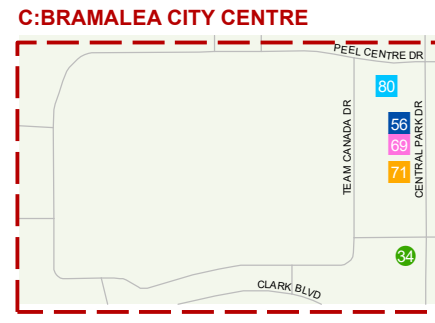

TOWN OF HALTON HILLS

TOWN OF CALEDON

CITY OF VAUGHAN

CITY OF MISSISSAUGA

Fire Stations	Address	Grid	Recreation	Address	Grid	Administration/Other	Address	Grid	Arts and Culture	Address	Grid
1 Fire Station 201 Headquarters	8 Rutherford Rd S	H4N	23 Ebenezer Community Centre	4494 Ebenezer St	O3S	45 Alderlea	40 Elizabeth St S	F4N	68 Bovaird House	563 Bovaird Dr E	H3N
2 Fire Station 202	280 Bramalea Rd	J4S	24 Eldorado Park And Outdoor Pool	8520 Creditview Rd	C4	46 Animal Shelter	475 Chrysler Dr	L3S	69 Lester B. Pearson Theatre	150 Central Park Dr	J4N
3 Fire Station 203	425 Chrysler Dr	L3S	25 Ellen Mitchell Recreation Centre	922 North Park Dr	J3N	47 Apparatus and Maintenance Division	42 Chrysler Dr	L3S	70 Rose Theatre	1 Theatre Lane	G3N
4 Fire Station 204	657 Queen St W	E4N	26 Flower City Community Campus - Lawn Bowling	8910 McLaughlin Rd S	E4N	48 Apparatus and Maintenance Facility	52 Rutherford Rd S	H4N	71 Chinguacousy Branch	150 Central Park Dr	J4N
5 Fire Station 205	95 Sandalwood Pkwy E	G2S	27 Gage Park	45 Main St S	F4N	49 Brampton Provincial Offences Court	5 Ray Lawson Blvd	F5S	72 Civic Clark Branch	20 Loafers Lake Lane	G2N
6 Fire Station 206	7880 Hurontario St	F5S	28 Gore Bocce Club	9916 The Gore Rd	O3N	50 Brampton Wilderness Centre	2749 Bovaird Dr W	A3	73 Four Corners Branch	65 Queen St E	G4N
7 Fire Station 207	75 Voddan St E	G3S	29 Gore Meadows Community Centre	1100 Central Park Dr	K2S	51 Brampton Cemetery	10 Wilson Ave	G3S	74 Gore Meadows Branch	10150 The Gore Rd	O2S
8 Fire Station 208	120 Fernforest Dr	J2S	30 Greenbriar Recreation Centre	2322 Embleton Rd	B3	52 ByLaw Enforcements	2-8850 McLaughlin rd S	H4N	75 Mount Pleasant Village Branch	500 Commuter Dr	C2S
9 Fire Station 209	2691 Sandalwood Pkwy E	L2S	31 Huttonville Community Centre	2322 Embleton Rd	B3	53 CAA Centre	7575 Kennedy Rd	F4S	76 South Fletcher's Branch	8405 Financial Dr	F5
10 Fire Station 210	10530 Creditview Rd	C2S	32 Jim Archdekin Recreation Centre	292 Conestoga Dr	G2S	54 City Hall	2 Wellington St W	F4N	77 South West Branch	10705 Bramalea Rd	J2N
11 Fire Station 211	10797 The Gore Rd	F2N	33 Ken Giles Recreation Centre	370 Bartley Bull Pkwy	G4S	55 City Hall - West Tower	41 George St	F4N	78 Springdale Branch	1600 Bovaird Dr W	C2S
12 Fire Station 212	8020 Mississauga Rd	S4	34 Knightsbridge Community And Senior Citizens Centre	1A Knightsbridge Rd	J4N	56 Civic Centre	150 Central Park Dr	J4N	79 Sandalwood Transit Facility	130 Sandalwood Pkwy W	F2N
13 Fire Station 213	4075 Ebenezer Rd	O4	35 Paul Palleschi Recreation Centre	30 Loafers Lake Lane	G2N	57 Corporate Training Centre	55 Queen St E	G4N	80 Sheridan College Terminal	7899 McLaughlin Rd	F5
14 Bob Callahan Flower City Seniors Centre	8870 McLaughlin Rd S	E4N	36 Memorial Arena	69 Elliott St	F4N	58 Enforcement And Bylaw Services Building	485 Chrysler Dr	L3S	81 Brampton Gateway Terminal	185 Clark Blvd	I4N
15 Brampton Curling Club	46 McMurchy Ave S	F4N	37 Mount Pleasant Village Community Centre	100 Commuter Dr	C2S	59 Fire/Life Safety Education	225 Central Park Dr	J3S	82 Downtown Brampton Terminal/ GO Station	164 Great Lakes Dr	I2S
16 Cassie Campbell Community Centre	1050 Sandalwood Pkwy W	O2N	38 Mount Pleasant Outdoor Skating Rink	100 Commuter Dr	C2S	60 Flower City Community Campus - Building Division	1-8850 McLaughlin Rd S	E4N	83 Heart Lake Terminal		
17 Central Public School Recreation And Arts Centre	24 Alexander St	G3S	39 Peel Village Golf Course	29A Hartford Trail	G5	61 Flower City Community Campus - Sports Facility	8930 McLaughlin Rd S	E4N	84 Mount Pleasant GO Station		
18 Century Gardens Recreation Centre	340 Voddan St E	H3S	40 Professor's Lake Recreation Centre	1660 North Park Dr	K3N	62 Parks Maintenance Booking Dept	115 Orenda Rd	H4N			
19 Chinguacousy Park Skate Trail	9050 Bramalea Rd	J3S	41 Save Max Sports Centre	1495 Sandalwood Pkwy	I2S	63 Parks Operations Centre	129 Glidden Rd	H4S			
20 Ching Park Sandra Hames Centre Curling Club & Tennis Centre	9050 Bramalea rd	J3S	42 Snelgrove Community Centre	11692 Hurontario St	F1	64 Sandalwood Parkway Operations Centre	120 Sandalwood Pkwy W	F2N			
21 Chinguacousy Park Ski Chalet	9050 Bramalea rd	J3S	43 Susan Fennell Sportsplex	500 Ray Lawson Blvd	F5	65 Teramont Park City Fuel Site Location	65 Davisselm Dr	D3S			
22 Eamscliffe Recreation Centre	44 Eastbourne Dr	K4N	44 Terry Miller Recreation Centre	1295 Williams Pky	J3S	66 Williams Parkway Operations Centre	1975 Williams Parkway	L3S			
						67 Works And Transportation Division	1975 Williams Parkway	L3S			