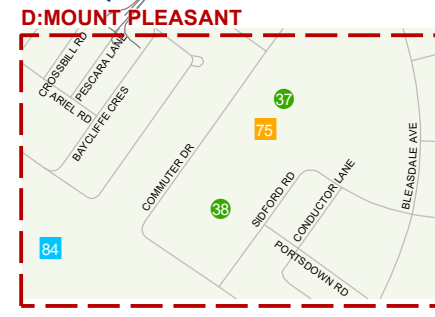

TOWN OF HALTON HILLS

TOWN OF CALEDON

CITY OF VAUGHAN

CITY OF MISSISSAUGA

Fire Stations	Address	Grid	Recreation	Address	Grid	Administration/Other	Address	Grid	Arts and Culture	Address	Grid
1 Fire Station 201 Headquarters	8 Rutherford Rd S	H4N	23 Ebenezer Community Centre	4494 Ebenezer St	O3S	45 Alderlea	40 Elizabeth St S	F4N	68 Bovaird House	563 Bovaird Dr E	H3N
2 Fire Station 202	280 Bramalea Rd	J4S	24 Eldorado Park And Outdoor Pool	8520 Creditview Rd	C4	46 Animal Shelter	475 Chrysler Dr	L3S	69 Lester B. Pearson Theatre	150 Central Park Dr	J4N
3 Fire Station 203	425 Chrysler Dr	L3S	25 Ellen Mitchell Recreation Centre	922 North Park Dr	J3N	47 Apparatus and Maintenance Division	42 Chrysler Dr	L3S	70 Rose Theatre	1 Theatre Lane	G3N
4 Fire Station 204	657 Queen St W	E4N	26 Flower City Community Campus - Lawn Bowling	8910 McLaughlin Rd S	E4N	48 Apparatus and Maintenance Facility	52 Rutherford Rd S	H4N	71 Chinguacousy Branch	150 Central Park Dr	J4N
5 Fire Station 205	95 Sandalwood Pkwy E	G2S	27 Gage Park	45 Main St S	F4N	49 Brampton Provincial Offences Court	5 Ray Lawson Blvd	F5S	72 Civic Clark Branch	20 Loafers Lake Lane	G2N
6 Fire Station 206	7880 Hurontario St	F5S	28 Gore Bocce Club	9916 The Gore Rd	O3N	50 Brampton Wilderness Centre	2749 Bovaird Dr W	A3	73 Four Corners Branch	65 Queen St E	G4N
7 Fire Station 207	75 Voddan St E	G3S	29 Gore Meadows Community Centre	1100 Central Park Dr	K2S	51 Brampton Cemetery	10 Wilson Ave	G3S	74 Gore Meadows Branch	10150 The Gore Rd	O2S
8 Fire Station 208	120 Fernforest Dr	J2S	30 Greenbriar Recreation Centre	2322 Embleton Rd	B3	52 ByLaw Enforcements	2-8850 McLaughlin rd S	H4N	75 Mount Pleasant Village Branch	500 Commuter Dr	C2S
9 Fire Station 209	2691 Sandalwood Pkwy E	L2S	31 Huttonville Community Centre	2322 Embleton Rd	B3	53 CAA Centre	7575 Kennedy Rd	F4S	76 South Fletcher's Branch	8405 Financial Dr	F5
10 Fire Station 210	10530 Creditview Rd	C2S	32 Jim Archdekin Recreation Centre	292 Conestoga Dr	G2S	54 City Hall	2 Wellington St W	F4N	77 South West Branch	10705 Bramalea Rd	J2N
11 Fire Station 211	10797 The Gore Rd	F2N	33 Ken Giles Recreation Centre	370 Bartley Bull Pkwy	G4S	55 City Hall - West Tower	41 George St	F4N	78 Springdale Branch	1600 Bovaird Dr W	C2S
12 Fire Station 212	8020 Mississauga Rd	S4	34 Knightsbridge Community And Senior Citizens Centre	1A Knightsbridge Rd	J4N	56 Civic Centre	150 Central Park Dr	J4N	79 Sandalwood Transit Facility	130 Sandalwood Pkwy W	F2N
13 Fire Station 213	4075 Ebenezer Rd	O4	35 Paul Palleschi Recreation Centre	30 Loafers Lake Lane	G2N	57 Corporate Training Centre	55 Queen St E	G4N	80 Sheridan College Terminal	7899 McLaughlin Rd	F5
14 Bob Callahan Flower City Seniors Centre	8870 McLaughlin Rd S	E4N	36 Memorial Arena	69 Elliott St	F4N	58 Enforcement And Bylaw Services Building	485 Chrysler Dr	L3S	81 Brampton Gateway Terminal	185 Clark Blvd	I4N
15 Brampton Curling Club	46 McMurchy Ave S	F4N	37 Mount Pleasant Village Community Centre	100 Commuter Dr	C2S	59 Fire/Life Safety Education	225 Central Park Dr	J3S	82 Downtown Brampton Terminal/ GO Station	164 Great Lakes Dr	I2S
16 Cassie Campbell Community Centre	1050 Sandalwood Pkwy W	O2N	38 Mount Pleasant Outdoor Skating Rink	100 Commuter Dr	C2S	60 Flower City Community Campus - Building Division	1-8850 McLaughlin Rd S	E4N	83 Heart Lake Terminal		
17 Central Public School Recreation And Arts Centre	24 Alexander St	G3S	39 Peel Village Golf Course	29A Hartford Trail	G5	61 Flower City Community Campus - Sports Facility	8930 McLaughlin Rd S	E4N	84 Mount Pleasant GO Station		
18 Century Gardens Recreation Centre	340 Voddan St E	H3S	40 Professor's Lake Recreation Centre	1660 North Park Dr	K3N	62 Parks Maintenance Booking Dept	115 Orenda Rd	H4N			
19 Chinguacousy Park Skate Trail	9050 Bramalea Rd	J3S	41 Save Max Sports Centre	1495 Sandalwood Pkwy	I2S	63 Parks Operations Centre	129 Glidden Rd	H4S			
20 Ching Park Sandra Hames Centre Curling Club & Tennis Centre	9050 Bramalea rd	J3S	42 Snelgrove Community Centre	11692 Hurontario St	F1	64 Sandalwood Parkway Operations Centre	120 Sandalwood Pkwy W	F2N			
21 Chinguacousy Park Ski Chalet	9050 Bramalea rd	J3S	43 Susan Fennell Sportsplex	500 Ray Lawson Blvd	F5	65 Teramont Park City Fuel Site Location	65 Davisselm Dr	D3S			
22 Eamscliffe Recreation Centre	44 Eastbourne Dr	K4N	44 Terry Miller Recreation Centre	1295 Williams Pky	J3S	66 Williams Parkway Operations Centre	1975 Williams Parkway	L3S			
						67 Works And Transportation Division	1975 Williams Parkway	L3S			