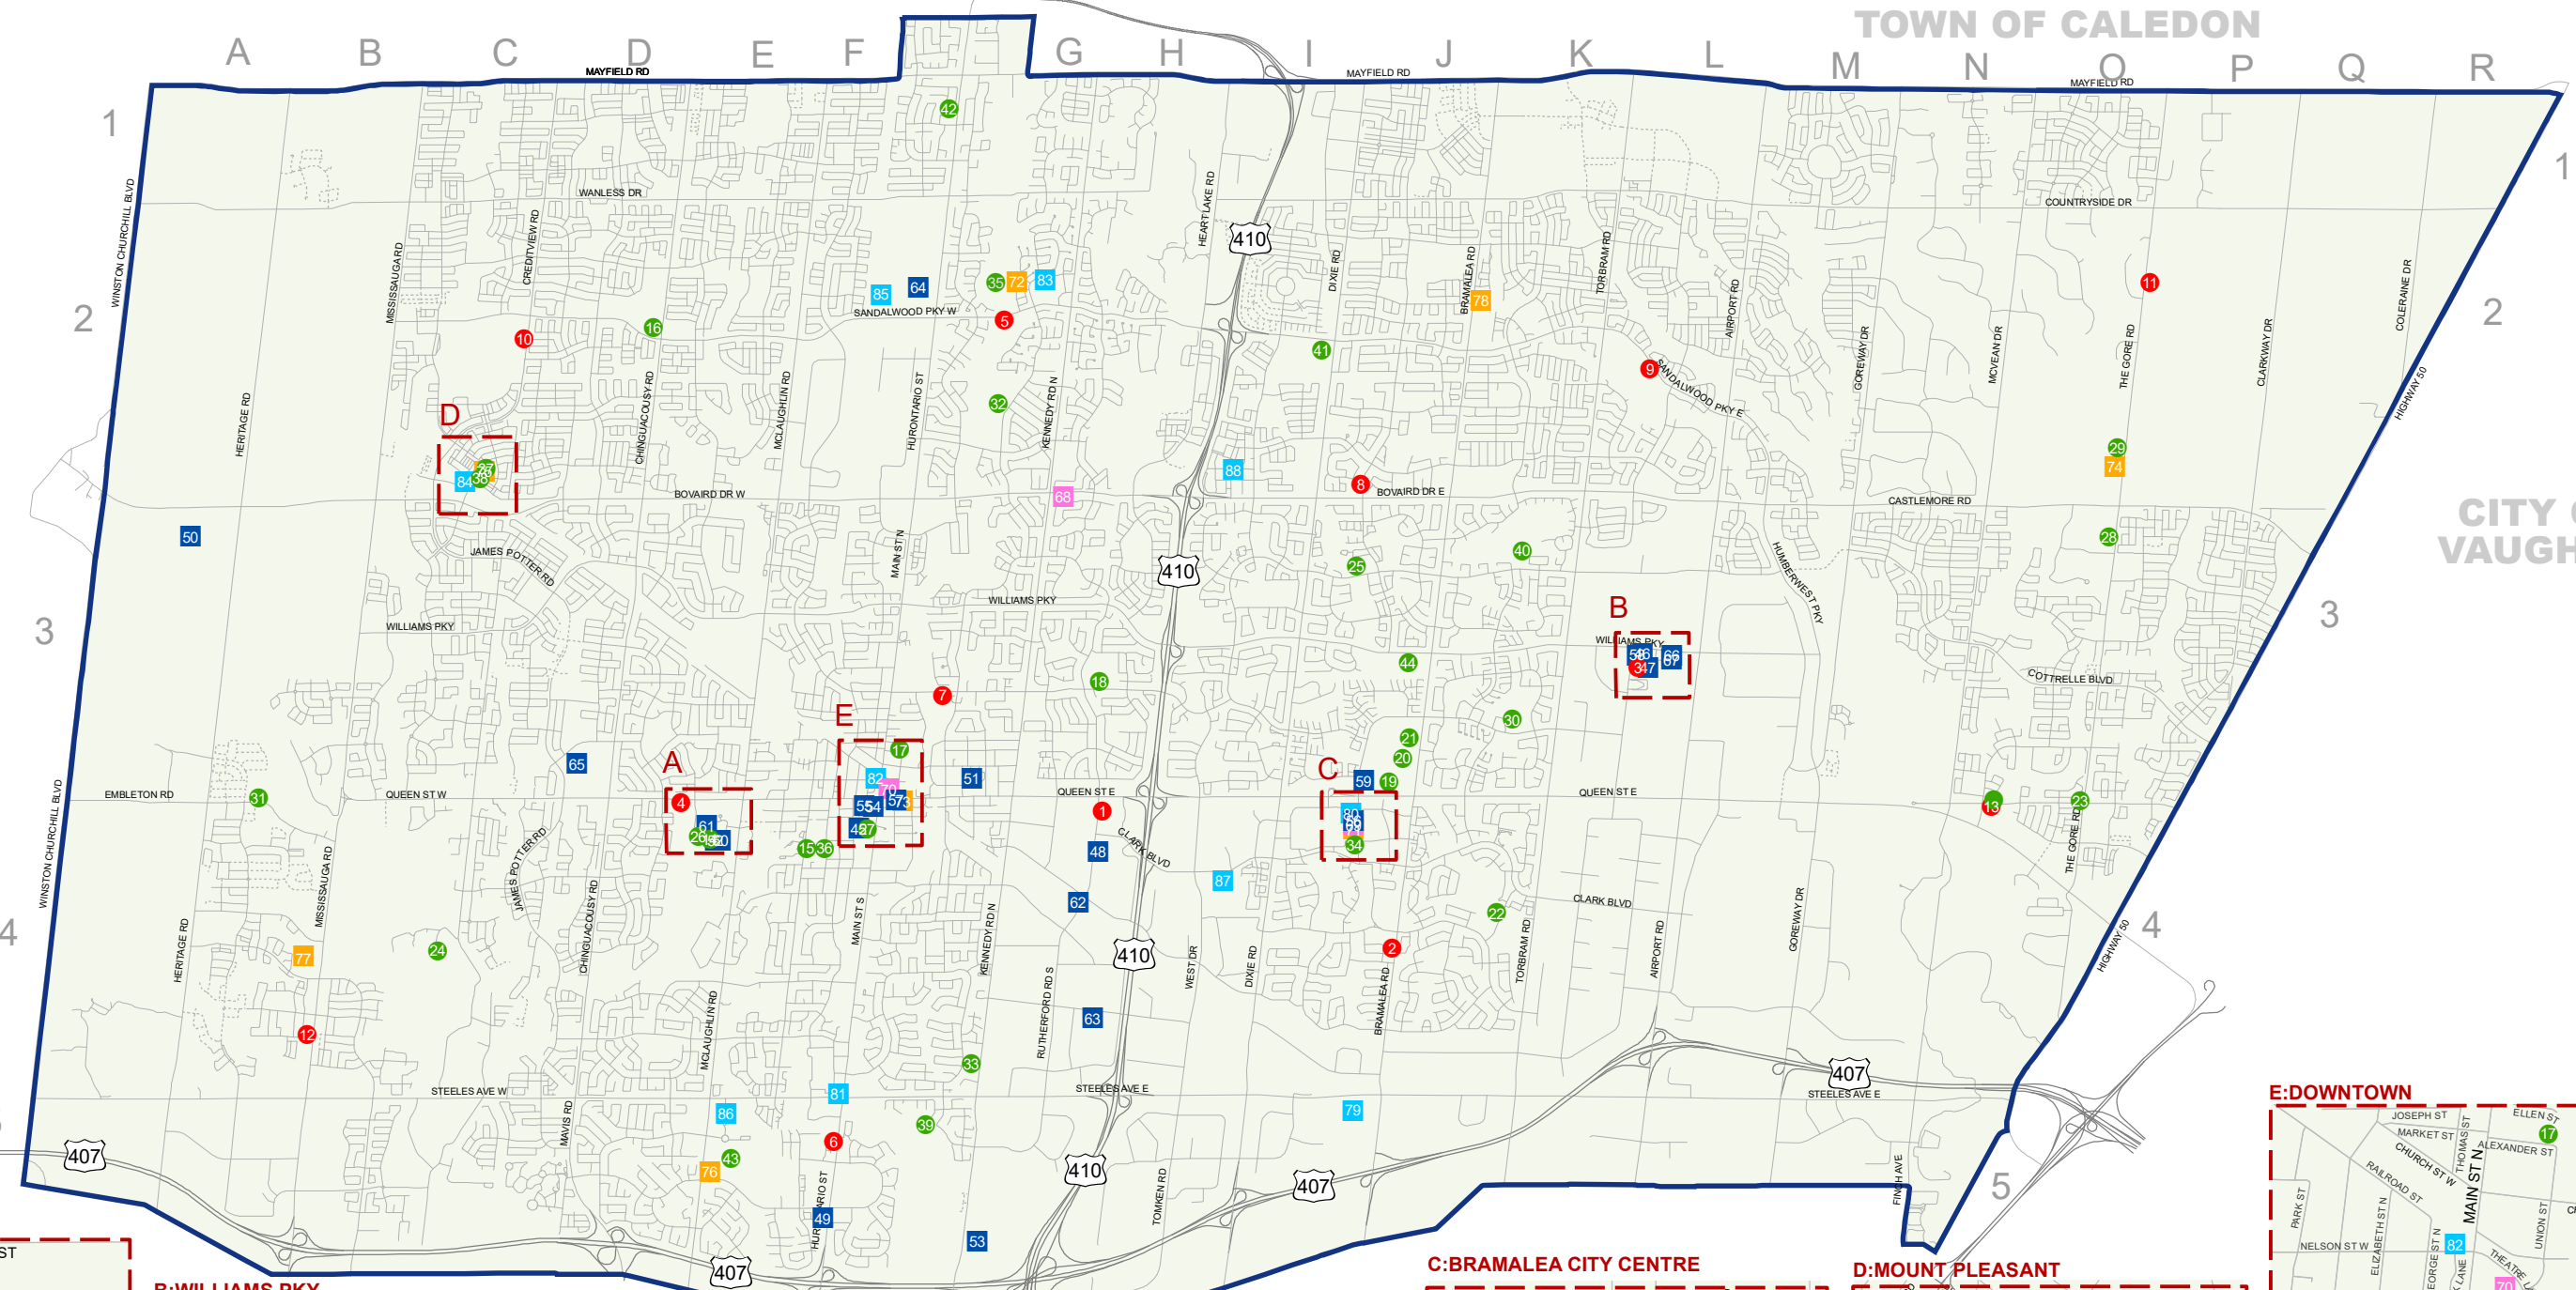

TOWN OF HALTON HILLS

TOWN OF CALEDON

CITY OF VAUGHAN

CITY OF MISSISSAUGA

Fire Stations	Address	Grid	Recreation	Address	Grid	Administration/Other	Address	Grid	Arts and Culture	Address	Grid
1 Fire Station 201 Headquarters	8 Rutherford Rd S	H4N	23 Ebenezer Community Centre	4494 Ebenezer St	O3S	45 Alderlea	40 Elizabeth St S	F4N	68 Bovaird House	563 Bovaird Dr E	H3N
2 Fire Station 202	280 Bramalea Rd	J4S	24 Eldorado Park And Outdoor Pool	8520 Creditview Rd	C4	46 Animal Shelter	475 Chrysler Dr	L3S	69 Lester B. Pearson Theatre	150 Central Park Dr	J4N
3 Fire Station 203	425 Chrysler Dr	L3S	25 Ellen Mitchell Recreation Centre	922 North Park Dr	J3N	47 Apparatus and Maintenance Division	42 Chrysler Dr	L3S	70 Rose Theatre	1 Theatre Lane	G3N
4 Fire Station 204	657 Queen St W	E4N	26 Flower City Community Campus - Lawn Bowling	8910 McLaughlin Rd S	E4N	48 Apparatus and Maintenance Facility	52 Rutherford Rd S	H4N	71 Chinguacousy Branch	150 Central Park Dr	J4N
5 Fire Station 205	95 Sandalwood Pkwy E	G2S	27 Gage Park	45 Main St S	F4N	49 Brampton Provincial Offences Court	5 Ray Lawson Blvd	F5S	72 Civic Clark Branch	20 Loafers Lake Lane	G2N
6 Fire Station 206	7880 Hurontario St	F5S	28 Gore Bocce Club	9916 The Gore Rd	O3N	50 Brampton Wilderness Centre	2749 Bovaird Dr W	A3	73 Four Corners Branch	65 Queen St E	G4N
7 Fire Station 207	75 Voddan St E	G3S	29 Gore Meadows Community Centre	1100 Central Park Dr	K2S	51 Brampton Cemetery	10 Wilson Ave	G3S	74 Gore Meadows Branch	10150 The Gore Rd	O2S
8 Fire Station 208	120 Fernforest Dr	J2S	30 Greenbriar Recreation Centre	2322 Embleton Rd	B3	52 ByLaw Enforcements	2-8850 McLaughlin rd S	H4N	75 Mount Pleasant Village Branch	500 Commuter Dr	C2S
9 Fire Station 209	2691 Sandalwood Pkwy E	L2S	31 Huttonville Community Centre	2322 Embleton Rd	B3	53 CAA Centre	7575 Kennedy Rd	F4S	76 South Fletcher's Branch	8405 Financial Dr	F5
10 Fire Station 210	10530 Creditview Rd	C2S	32 Jim Archdekin Recreation Centre	292 Conestoga Dr	G2S	54 City Hall	2 Wellington St W	F4N	77 South West Branch	10705 Bramalea Rd	J2N
11 Fire Station 211	10797 The Gore Rd	F2N	33 Ken Giles Recreation Centre	370 Bartley Bull Pkwy	G4S	55 City Hall - West Tower	41 George St	F4N	78 Springdale Branch	1600 Bovaird Dr W	C2S
12 Fire Station 212	8020 Mississauga Rd	S4	34 Knightsbridge Community And Senior Citizens Centre	1A Knightsbridge Rd	J4N	56 Civic Centre	150 Central Park Dr	J4N	79 Sandalwood Transit Facility	130 Sandalwood Pkwy W	F2N
13 Fire Station 213	4075 Ebenezer Rd	O4	35 Paul Palleschi Recreation Centre	30 Loafers Lake Lane	G2N	57 Corporate Training Centre	55 Queen St E	G4N	80 Sheridan College Terminal	7899 McLaughlin Rd	F5
14 Bob Callahan Flower City Seniors Centre	8870 McLaughlin Rd S	E4N	36 Memorial Arena	69 Elliott St	F4N	58 Enforcement And Bylaw Services Building	485 Chrysler Dr	L3S	81 Brampton Gateway Terminal	185 Clark Blvd	I4N
15 Brampton Curling Club	46 McMurchy Ave S	F4N	37 Mount Pleasant Village Community Centre	100 Commuter Dr	C2S	59 Fire/Life Safety Education	225 Central Park Dr	J3S	82 Downtown Brampton Terminal/ GO Station	164 Great Lakes Dr	I2S
16 Cassie Campbell Community Centre	1050 Sandalwood Pkwy W	O2N	38 Mount Pleasant Outdoor Skating Rink	100 Commuter Dr	C2S	60 Flower City Community Campus - Building Division	1-8850 McLaughlin Rd S	E4N	83 Heart Lake Terminal		
17 Central Public School Recreation And Arts Centre	24 Alexander St	G3S	39 Peel Village Golf Course	29A Hartford Trail	G5	61 Flower City Community Campus - Sports Facility	8930 McLaughlin Rd S	E4N	84 Mount Pleasant GO Station		
18 Century Gardens Recreation Centre	340 Voddan St E	H3S	40 Professor's Lake Recreation Centre	1660 North Park Dr	K3N	62 Parks Maintenance Booking Dept	115 Orenda Rd	H4N			
19 Chinguacousy Park Skate Trail	9050 Bramalea Rd	J3S	41 Save Max Sports Centre	1495 Sandalwood Pkwy	I2S	63 Parks Operations Centre	129 Glidden Rd	H4S			
20 Ching Park Sandra Hames Centre Curling Club & Tennis Centre	9050 Bramalea rd	J3S	42 Snelgrove Community Centre	11692 Hurontario St	F1	64 Sandalwood Parkway Operations Centre	120 Sandalwood Pkwy W	F2N			
21 Chinguacousy Park Ski Chalet	9050 Bramalea rd	J3S	43 Susan Fennell Sportsplex	500 Ray Lawson Blvd	F5	65 Teramont Park City Fuel Site Location	65 Davisselm Dr	D3S			
22 Eamscliffe Recreation Centre	44 Eastbourne Dr	K4N	44 Terry Miller Recreation Centre	1295 Williams Pky	J3S	66 Williams Parkway Operations Centre	1975 Williams Parkway	L3S			
						67 Works And Transportation Division	1975 Williams Parkway	L3S			