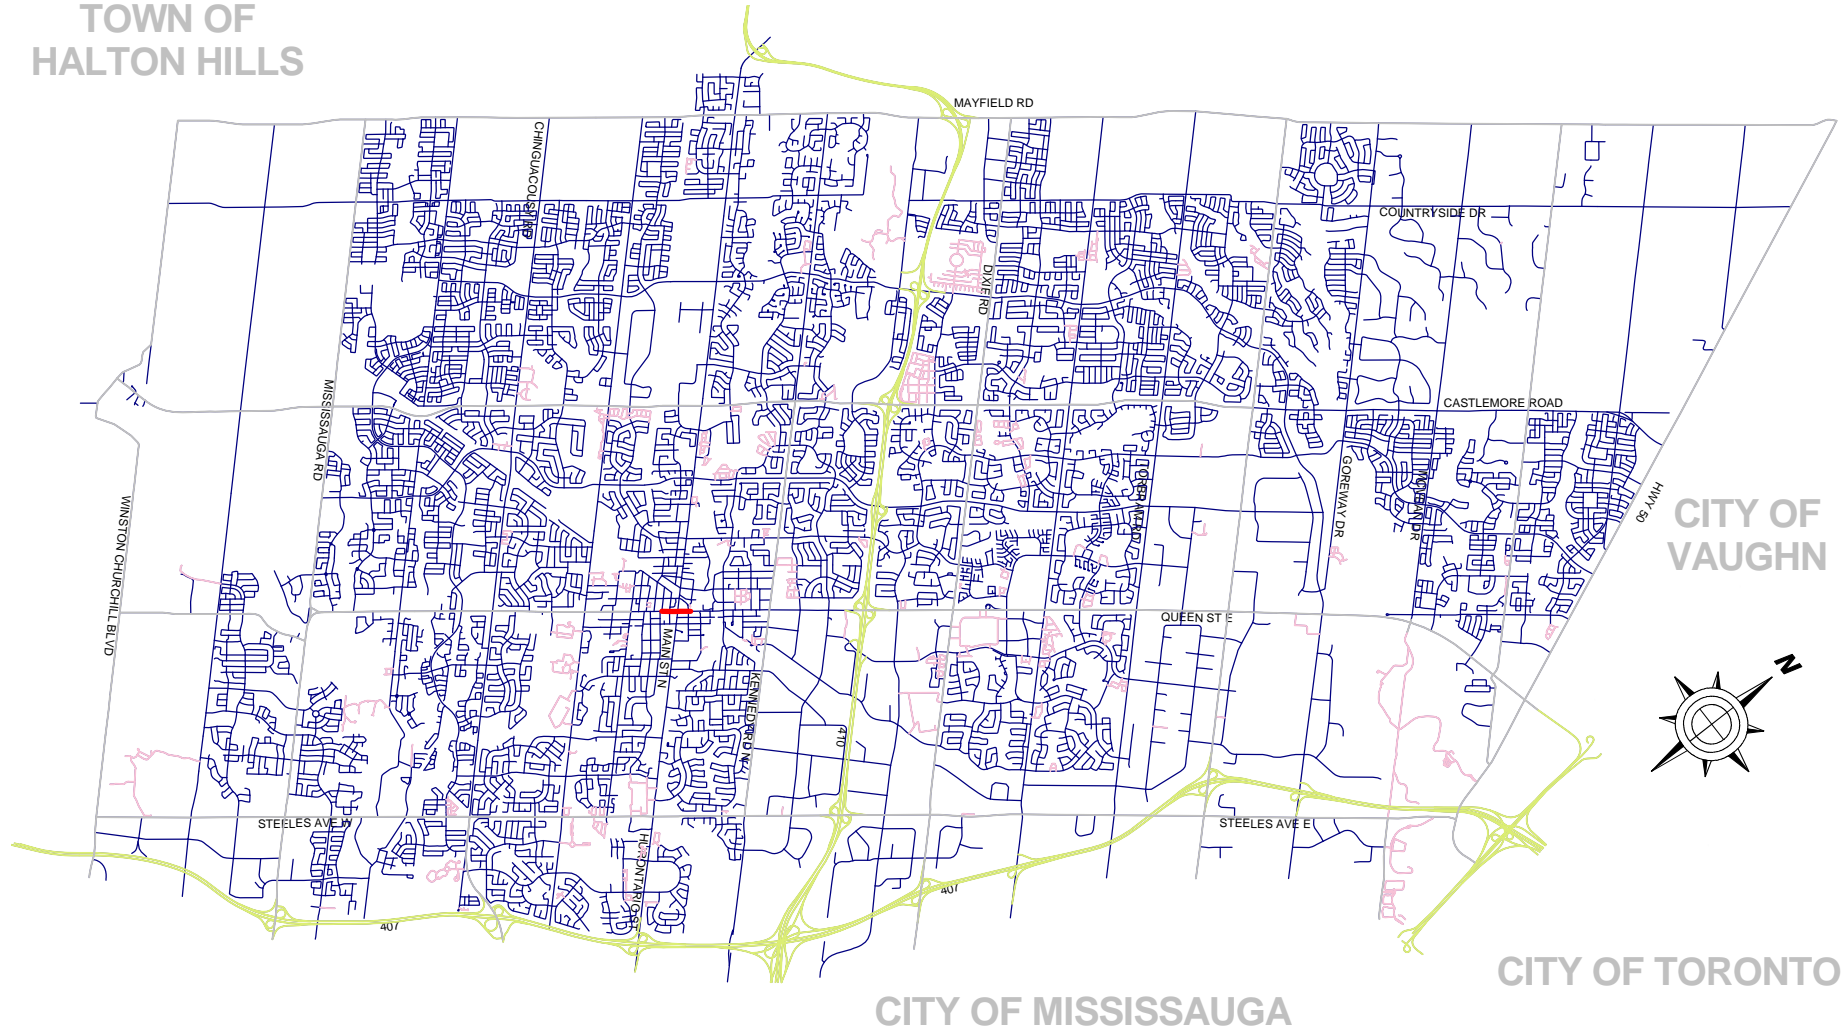

# BRAMPTON Flower City

## Works and Transportation

TOWN OF  
HALTON HILLS

TOWN OF CALEDON

TOW-AWAY  
ZONES

The Corporation of the City of Brampton  
Works and Transportation Department

Notes:  
This map is produced based on the General Traffic By-law, Schedule XIX.  
In the event of discrepancies between this map and the By-law text,  
the By-law text shall prevail.

### Legend

- TOW-AWAY ZONES
- BRAMPTON ROADS
- MTO
- PRIVATE
- PEEL