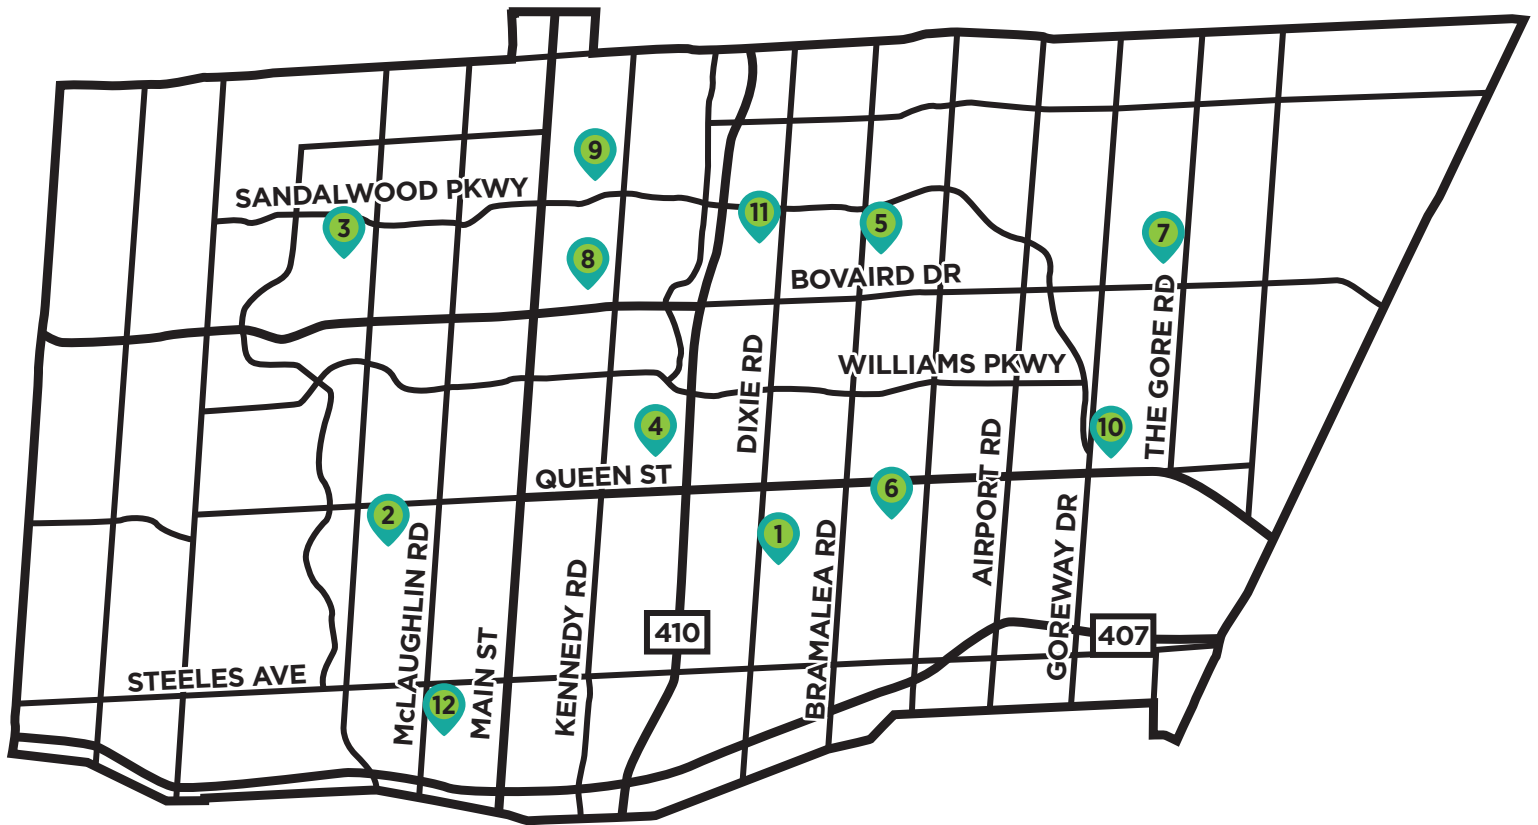

Brampton's population is 656,480 and 53% of residents were born outside of Canada. The City is made-up of 250 different cultures speaking 171 languages.

Locations

- Balmoral Recreation Centre
- Bob Callahan Flower City Seniors Centre
- Cassie Campbell Community Centre
- Century Gardens Recreation Centre
- Chinguacousy Wellness Centre
- Earnscliffe Recreation Centre
- Gore Meadows Community Centre
- Jim Archdekin Recreation Centre
- Paul Paleschi Recreation Centre (formerly Loafer's Lake)
- Riverstone Community Centre
- Save Max Sports Centre
- Susan Fennell Sportsplex

For a complete list of advertising opportunities with the City of Brampton, visit our website.

City of Brampton Recreation MAP

RECREATION CENTRE	LOCATION
1 Balmoral Recreation Centre	225 Balmoral Dr.
2 Bob Callahan Flower City Seniors Centre	870 McLaughlin Rd. S.
3 Cassie Campbell Community Centre	1050 Sandalwood Pky. W.
4 Century Gardens Recreation Centre	340 Vodden St. E.
5 Chinguacousy Wellness Centre	995 Peter Robertson Blvd.
6 Earncliffe Recreation Centre	44 Eastbourne Dr.
7 Gore Meadows Community Centre	10150 The Gore Rd.
8 Jim Archdekin Recreation Centre	292 Conestoga Dr.
9 Paul Palleschi Recreation Centre (formerly Loafer's Lake)	30 Loafers Lake Ln.
10 Riverstone Community Centre	195 Don Minaker Dr.
11 Save Max Sports Centre	1495 Sandalwood Pky. E.
12 Susan Fennell Sportsplex	500 Ray Lawson Blvd.