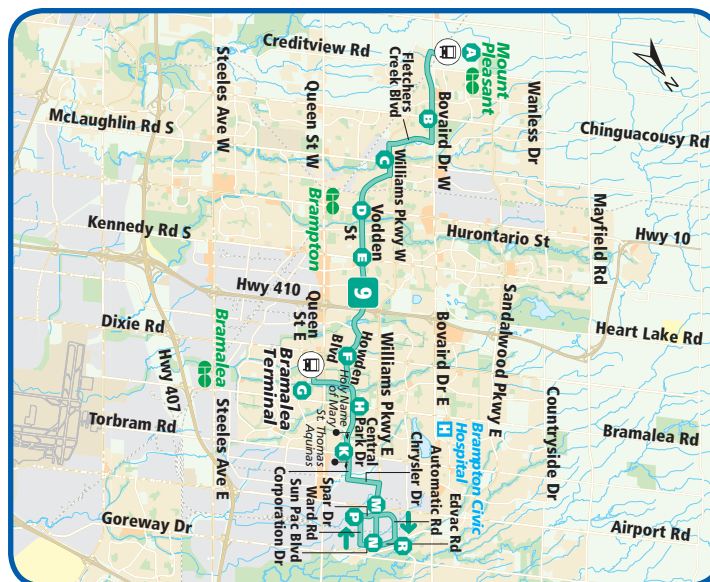

While every effort will be made to keep to the timetables, Brampton Transit does not undertake that its buses will be operated in accordance with them, or at all. Brampton Transit will not be responsible for any loss, damage or inconvenience caused by any operating failure or in consequence of any inaccuracies in this timetable.

For more information, call 905-874-2999.
Monday to Friday 7:00 a.m. to 9:00 p.m.
Saturday 7:00 a.m. to 7:00 p.m.
Sunday 9:00 a.m. to 6:00 p.m.

Alternate formats available upon request.

Monday – Sunday
Effective: March 26, 2012

Vodden

9

www.bramptontransit.com
905.874.2999
TTY 905.874.2130