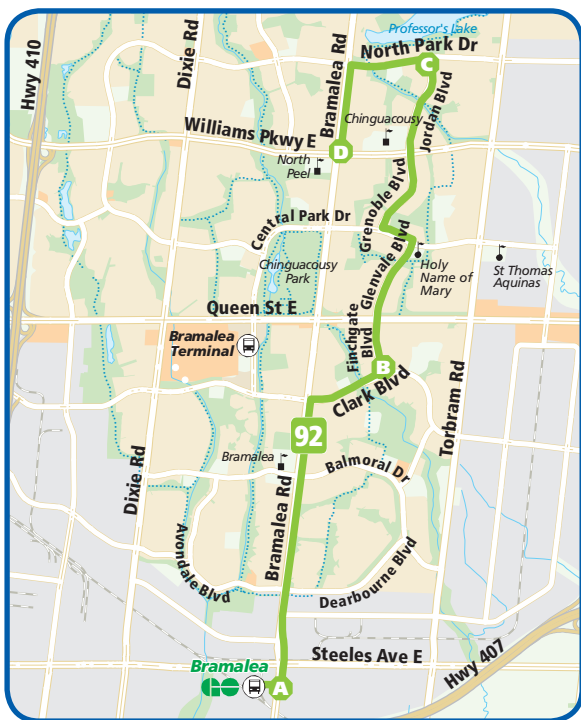

92

Bramalea GO Shuttle

Monday – Friday

Effective: September 6, 2011

www.bramptontransit.com
905.874.2999
TTY 905.874.2130

92

Bramalea GO Station Jordan Blvd North Park Drive

SOUTHBOUND: Monday-Friday

Map	Timepoint	AM	AM	AM	AM	AM
D	Williams Pkwy E & Bramalea Rd	6:15	6:40	6:55	7:05	7:30
C	Jordan Blvd & North Park Dr	6:18	6:43	6:58	7:08	7:33
B	Clark Blvd & Finchgate Blvd	6:26	6:51	7:06	7:16	7:41
A	Bramalea GO Station	6:35	7:00	7:15	7:25	7:50

NORTHBOUND: Monday-Friday

Map	Timepoint	PM	PM	PM	PM
A	Bramalea GO Station	5:00	5:30	6:00	6:30
B	Clark Blvd & Finchgate Blvd	5:09	5:39	6:09	6:39
C	Jordan Blvd & North Park Dr	5:17	5:47	6:17	6:47
D	Williams Pkwy E & Bramalea Rd	5:20	5:50	6:20	6:50