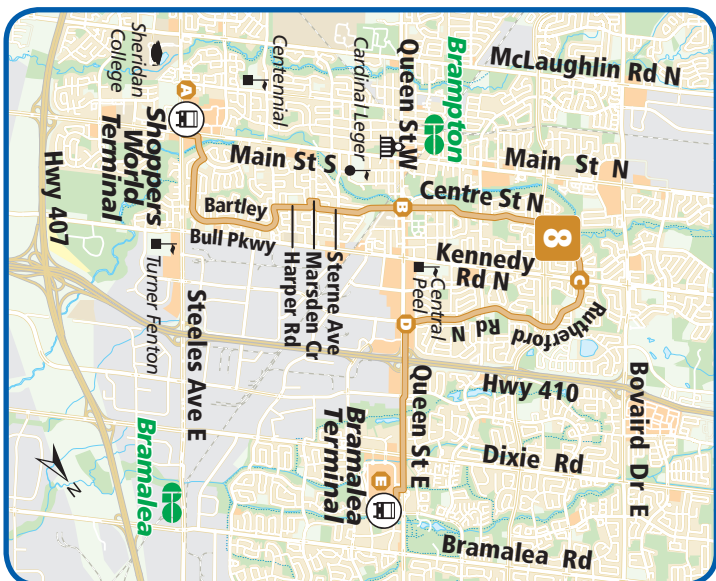

WESTBOUND: Sunday-Holiday

Map	Timepoint	AM	AM	AM	AM	AM	AM	AM	PM	PM	PM	PM	PM	PM	PM	PM	PM	PM	PM	PM	PM	PM	PM
E	Bramalea Terminal	7:50	8:30	9:10	9:50	10:30	11:10	11:50	12:30	1:10	1:50	2:30	3:15	3:55	4:34	5:14	5:53	6:33	7:10	7:50	8:30	9:10	9:50
D	Queen St & Rutherford Rd	8:01	8:41	9:21	10:01	10:41	11:21	12:01	12:41	1:21	2:01	2:41	3:26	4:06	4:45	5:25	6:04	6:44	7:20	8:00	8:40	9:20	10:00
C	Kennedy Rd & Centre St	8:09	8:49	9:29	10:09	10:49	11:29	12:09	12:49	1:29	2:09	2:49	3:34	4:14	4:53	5:33	6:12	6:52	7:28	8:08	8:48	9:28	10:08
B	Queen St & Centre St	8:17	8:57	9:37	10:17	10:57	11:37	12:17	12:57	1:37	2:17	2:57	3:42	4:22	5:01	5:41	6:20	7:00	7:36	8:16	8:56	9:36	10:16
A	Shoppers World Terminal	8:30	9:10	9:50	10:30	11:10	11:50	12:30	1:10	1:50	2:30	3:10	3:55	4:35	5:14	5:54	6:33	7:13	7:49	8:29	9:09	9:49	10:29

While every effort will be made to keep to the timetables, Brampton Transit does not undertake that its buses will be operated in accordance with them, or at all. Brampton Transit will not be responsible for any loss, damage or inconvenience caused by any operating failure or in consequence of any inaccuracies in this timetable.

For more information, call 905-874-2999.
Monday to Friday 7:00 a.m. to 9:00 p.m.
Saturday 7:00 a.m. to 7:00 p.m.
Sunday 9:00 a.m. to 6:00 p.m.

Alternate formats available upon request.

Monday – Sunday
Effective: February 13, 2012

Centre