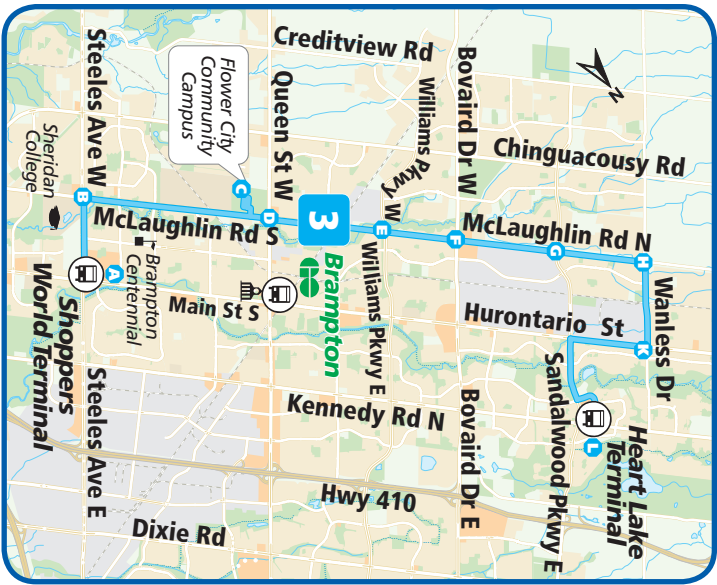

continued...

Map	Timepoint	PM	PM	PM	PM	PM	PM	PM	PM	PM	PM
L	Heart Lake Terminal	6:25	6:55	7:25	7:55	8:25	8:55	9:25	9:55	10:25	10:55
K	Wanless Dr & Hurontario St	6:31	7:01	7:31	8:01	8:31	9:01	9:31	10:01	10:31	11:01
H	McLaughlin Rd N & Wanless Dr	6:34	7:04	7:34	8:04	8:34	9:04	9:34	10:04	10:34	11:04
G	McLaughlin Rd N & Sandalwood Pkwy	6:37	7:07	7:37	8:07	8:37	9:07	9:37	10:07	10:37	11:07
F	McLaughlin Rd N & Bovaird Dr	6:41	7:11	7:41	8:11	8:41	9:11	9:41	10:11	10:41	11:11
E	McLaughlin Rd N & Williams Pkwy	6:44	7:14	7:44	8:14	8:44	9:14	9:44	10:14	10:44	11:14
D	McLaughlin Rd & Queen St W	6:49	7:19	7:49	8:19	8:49	9:19	9:49	10:19	10:49	11:19
C	Flower City Community Campus	6:52									
B	Steeles Ave E & McLaughlin Rd S	6:58	7:28	7:58	8:28	8:58	9:28	9:58	10:28	10:58	11:28
A	Shoppers World Terminal	7:02	7:32	8:02	8:32	9:02	9:32	10:02	10:32	11:02	11:32

While every effort will be made to keep to the timetables, Brampton Transit does not undertake that its buses will be operated in accordance with them, or at all. Brampton Transit will not be responsible for any loss, damage or inconvenience caused by any operating failure or in consequence of any inaccuracies in this timetable.

For more information, call 905-874-2999.
Monday to Friday 7:00 a.m. to 9:00 p.m.
Saturday 7:00 a.m. to 7:00 p.m.
Sunday 9:00 a.m. to 6:00 p.m.

Alternate formats available upon request.

Monday – Sunday
Effective: January 2, 2012

McLaughlin

3

www.bramptontransit.com

905.874.