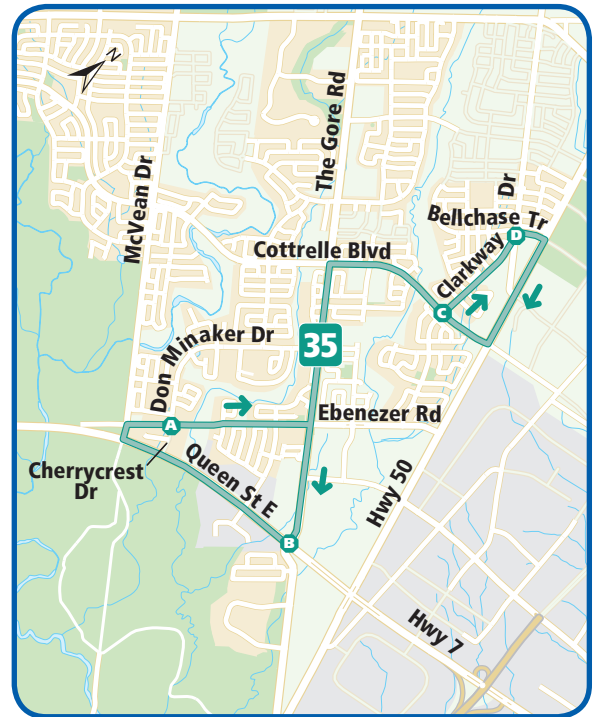

35

35

Clarkway

Monday – Friday

Effective: January 2, 2012

While every effort will be made to keep to the timetables, Brampton Transit does not undertake that its buses will be operated in accordance with them, or at all. Brampton Transit will not be responsible for any loss, damage or inconvenience caused by any operating failure or in consequence of any inaccuracies in this timetable.

For more information, call 905-874-2999.
Monday to Friday 7:00 a.m. to 9:00 p.m.
Saturday 7:00 a.m. to 7:00 p.m.
Sunday 9:00 a.m. to 6:00 p.m.

Alternate formats available upon request.