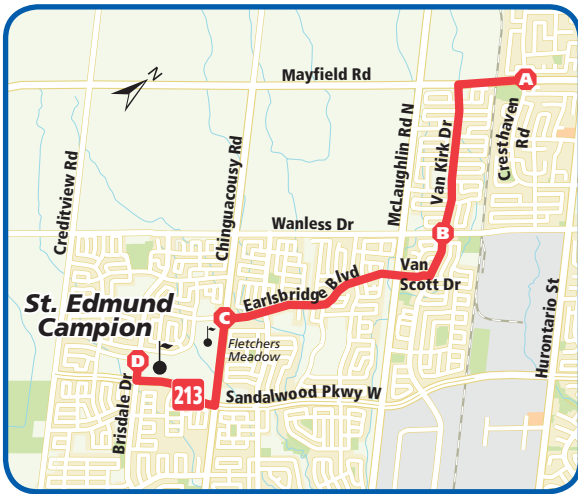

213

St. Edmund Campion

Monday – Friday (School Days)

Effective: September 6, 2011

www.bramptontransit.com
905.874.2999
TTY 905.874.2130

213**St. Edmund Campion****Earlsbridge Blvd • Van Kirk Dr**

Morning		
Map	Timepoint	AM
A	Mayfield Rd & Cresthaven Rd	7:40
B	Van Kirk Dr & Wanless Dr	7:45
C	Chinguacousy Rd & Earlsbridge Blvd	7:53
D	St. Edmund Campion	8:00

Afternoon		
Map	Timepoint	PM
A	St. Edmund Campion	2:30
B	Chinguacousy Rd & Earlsbridge Blvd	2:37
C	Van Kirk Dr & Wanless Dr	2:45
D	Mayfield Rd & Cresthaven Rd	2:50

While every effort will be made to keep to the timetables, Brampton Transit does not undertake that its buses will be operated in accordance with them, or at all. Brampton Transit will not be responsible for any loss, damage or inconvenience caused by any operating failure or in consequence of any inaccuracies in this timetable.