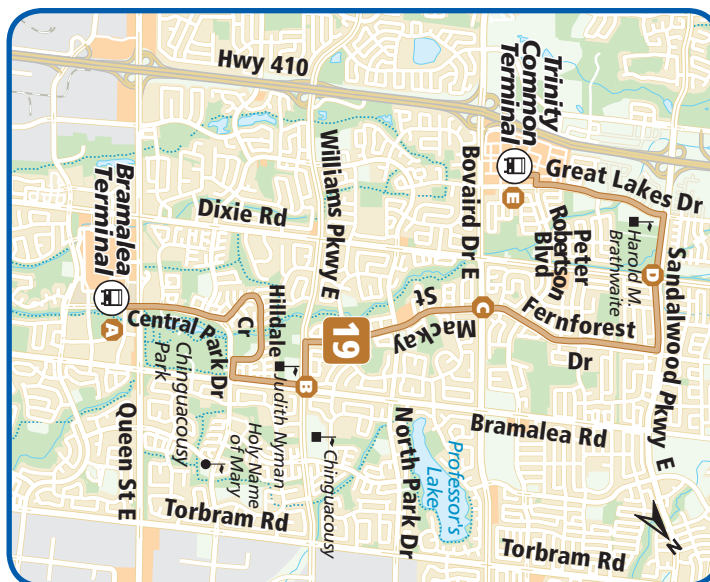

SOUTHBOUND: Sunday-Holiday

Map	Timepoint	AM	AM	AM	AM	PM	PM	PM	PM	PM	PM	PM	
E	Trinity Common Terminal	8:30	9:30	10:30	11:30	12:30	1:30	2:30	3:30	4:30	5:30	6:30	7:30
D	Dixie Rd & Sandalwood Pkwy	8:39	9:39	10:39	11:39	12:39	1:39	2:39	3:39	4:39	5:39	6:39	7:39
C	Fernforest Dr & Bovaird Dr	8:44	9:44	10:44	11:44	12:44	1:44	2:44	3:44	4:44	5:44	6:44	7:44
B	Williams Pkwy E & Bramalea Rd	8:49	9:49	10:49	11:49	12:49	1:49	2:49	3:49	4:49	5:49	6:49	7:49
A	Bramalea Terminal	8:58	9:58	10:58	11:58	12:58	1:58	2:58	3:58	4:58	5:58	6:58	7:58

While every effort will be made to keep to the timetables, Brampton Transit does not undertake that its buses will be operated in accordance with them, or at all. Brampton Transit will not be responsible for any loss, damage or inconvenience caused by any operating failure or in consequence of any inaccuracies in this timetable.

For more information, call 905-874-2999.
Monday to Friday 7:00 a.m. to 9:00 p.m.
Saturday 7:00 a.m. to 7:00 p.m.
Sunday 9:00 a.m. to 6:00 p.m.

Alternate formats available upon request.

Monday – Sunday
Effective: September 6, 2011

Fernforest

19

www.bramptontransit.com

905.874.2999

TTY 905.874.2130